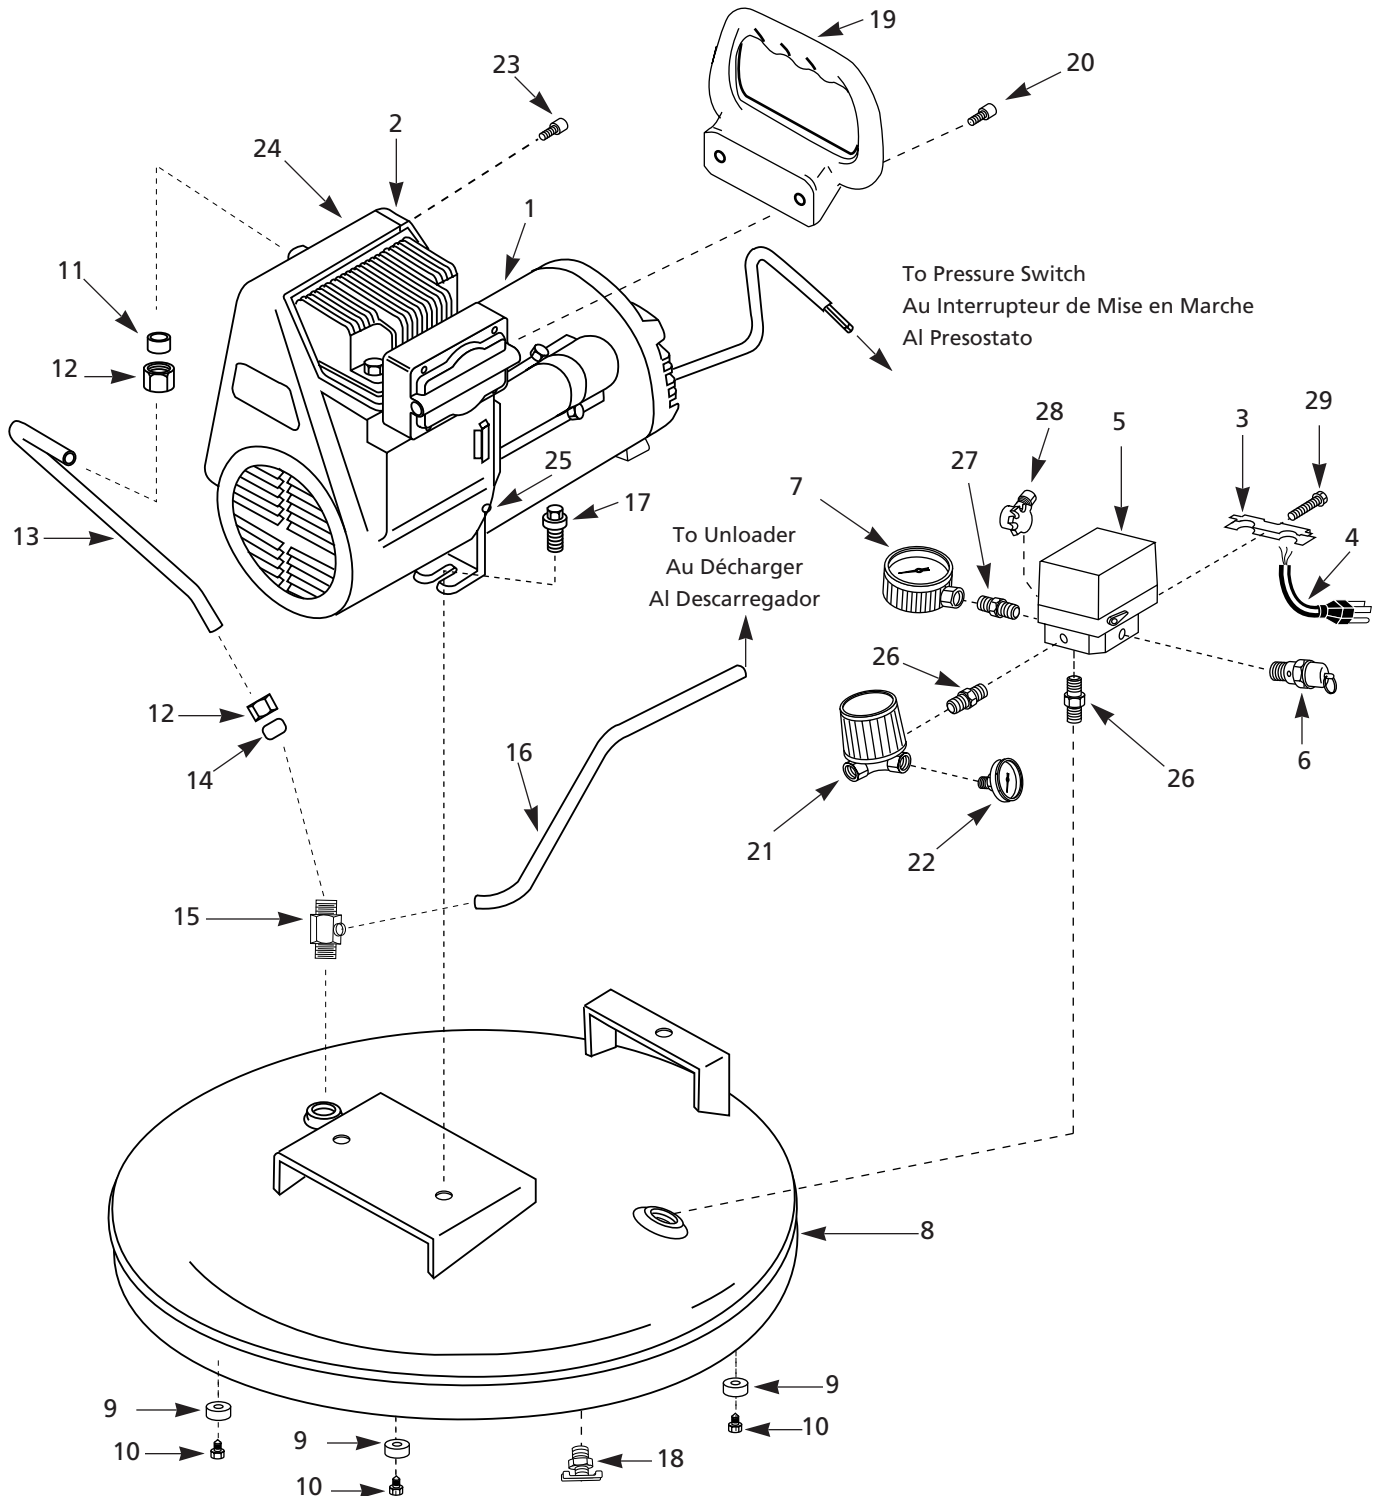

Replacement Parts List
Liste de Pièces de Rechange
Lista de Repuestos

WL504307, WL505202, WL505903

For Replacement Parts, Call 1-800-543-6400

Please provide following information:

- -Model number
- -Serial number (if any)
- -Part description and number as shown in parts list

Address parts correspondence to:

The Campbell Group / Parts Department
100 Production Drive
Harrison, OH 45030

Ref. No.	Description	WL504307	WL505202	WL505903	Qty.
1	Pump/motor	WL301405AJ	WL302102AJ	WL302502AJ	1
2	Rear shroud	WL002202AV	WL004402AV	WL002202AV	1
3	Strain relief	CW000700AV	CW000700AV	CW000700AV	2
4	Power cord w/plug	EC012600AV	EC012600AV	EC012600AV	1
5	■ Pressure switch	CW207576AV	CW207576AV	CW207576AV	1
6	■ ASME safety valve	V-215100AV	V-215100AV	V-215100AV	1
7	■ 1/8" NPT - Gauge	GA016300AV	GA016300AV	GA016300AV	1
8	Tank	AR026302BR	AR026302BR	AR026302BR	1
9	Foot	ST158300AV	ST158300AV	ST158300AV	4
10	5/16"-18 x 1/2" Washer head tap screw	ST116400AV	ST116400AV	ST116400AV	4
11	Ferrule	ST032900AV	ST032900AV	ST032900AV	1
12	Nut	ST033001AV	ST033001AV	ST033001AV	2
13	Exhaust tube	WL001700AP	WL001701AP	WL001701AP	1
14	Ferrule	ST067300AV	ST067300AV	ST067300AV	1
15	Check valve	CV221503AJ	CV221503AJ	CV221503AJ	1
16	Flex tube	ST079702AV	ST079702AV	ST079702AV	1
17	5/16"-18 x 1/2" Washer head tap screw	ST116400AV	ST116400AV	ST116400AV	3
18	Drain cock	D-1401	D-1401	D-1401	1
19	Handle	WL002900AV	WL002900AV	WL002900AV	1
20	M5 x .8 x 32 Screw	ST129303AV	ST129303AV	ST129303AV	2
21	Regulator	RE206203AV	RE206203AV	RE206203AV	1
22	1/8" NPT - Gauge	GA016101AV	GA016101AV	GA016101AV	1
23	Plascrew M3	ST158400AV	ST158400AV	ST158400AV	1
24	Front shroud	WL001501AV	WL004301AV	WL001501AV	1
25	Shroud Screw	ST129301AV	ST129301AV	ST129301AV	3
26	Nipple	HF002401AV	HF002401AV	HF002401AV	2
27	■ Reducer	ST071407AV	ST071407AV	ST071407AV	1
28	■ Unloader	CW000800AV	CW000800AV	CW000800AV	1
29	Strain Relief Screw	ST074418AV	ST074418AV	ST074418AV	1
REPAIR KITS					
■	Manifold assembly (Includes Ref. Nos. 5, 6, 7, 27 & 28)	CV303100AJ	CV303100AJ	CV303100AJ	1