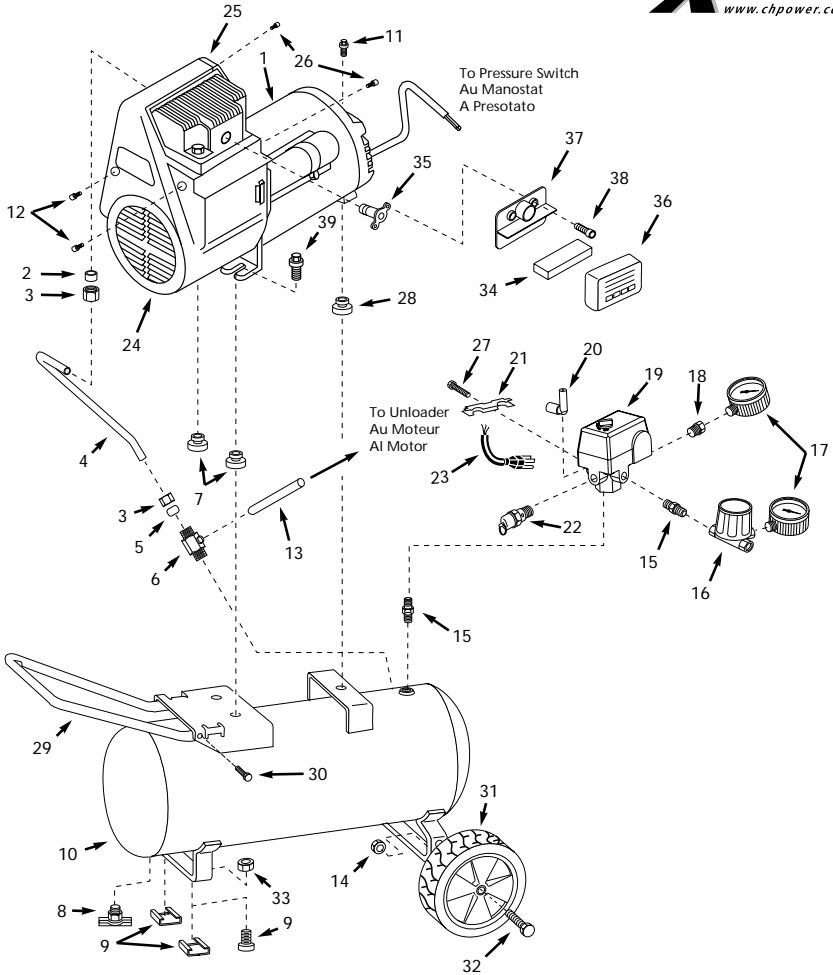

Replacement Parts List
Liste de Pièces de Rechange
Lista de Repuestos

WL503504, WL506901, WL507200, WL610501

For parts, products & service information visit
POWER XPERT
www.chpower.com

For Replacement Parts, Call 1-800-543-6400

Please provide following information:

- -Model number
- -Serial number (if any)
- -Part description and number as shown in parts list

Address parts correspondence to:

The Campbell Group/Att'n: Parts Dept.
100 Production Drive
Harrison, OH 45030 U.S.A.

Ref. No.	Description	Part Number for Models:				Qty.
		WL503504	WL506901	WL507200	WL610501	
1 †	Pump/motor	WL382001AJ	WL362001AJ	WL361001AJ	WL371500AJ	1
2	Compression Ferrule	ST032900AV	ST032900AV	ST032900AV	ST032900AV	1
3	Compression nut	ST033001AV	ST033001AV	ST033001AV	ST033001AV	2
4	Exhaust tube	WL004900AP	WL004900AP	WL615000AP	WL001901AP	1
5	Rubber ferrule	ST067300AV	ST067300AV	ST067300AV	ST067300AV	1
6	Check valve	CV221503AJ	CV221503AJ	CV221503AJ	CV221503AJ	1
7	Isolation Mount	—	—	—	WL003203AV	2
8	Drain cock	D-1403	D-1403	D-1403	D-1403	1
9	Foot	ST162600AV	ST162600AV	ST041600AV	ST041600AV	2
10	Tank	AR047500CG	AR047500CG	AR047500CG	AR025802CG	1
11	Mounting Bolt	ST116400AV	ST116400AV	ST116400AV	ST158000AV	1
12	Shroud tapping screw	ST129302AV	ST129302AV	ST129302AV	ST129302AV	2
13	Unloader tube	ST079704AV	ST079704AV	ST079704AV	ST079709AV	1
14	Hex Head Lock Nut	ST033500AV	ST033500AV	ST033500AV	ST033500AV	2
15 ■	1/4"-18 Nipple	HF002401AV	HF002401AV	HF002401AV	HF002401AV	2
16 ■	Regulator	RE206203AV	RE206203AV	RE206203AV	RE206203AV	1
17 ●	Gauge	GA016302AV	GA016302AV	GA016302AV	GA016302AV	2
18 ●	Reducer 1/8"-27 x 1/4"-18	ST071407AV	ST071407AV	ST071407AV	ST071407AV	1
19 ●	Pressure Switch	CW208700AJ	CW208700AJ	CW208700AJ	CW208700AJ	1
20 ●	Unloader Valve	CW210000AV	CW210000AV	CW210000AV	CW210000AV	1
21	Strain Relief	CW209600AV	CW209600AV	CW209500AV	CW209500AV	1
22 ●	Safety Valve	V-215100AV	V-215100AV	V-215100AV	V-215100AV	1
23	Power Cord & Plug	EC012500AV	EC012601AV	EC012600AV	EC012601AV	1
24	Shroud	WL006603AV	WL006603AV	WL006603AV	WL006603AV	1
25	Rear cover	WL007600AV	WL007600AV	WL007600AV	WL007600AV	1
26	M2 x 12mm Plascrew	ST158400AV	ST158400AV	ST158400AV	ST158400AV	2
27	Strain Relief Screw	ST209800AV	ST209800AV	ST209800AV	ST209800AV	1
28	Isolation Mount	—	—	—	WL003202AV	1
29	Handle	HL001801BH	HL001801BH	HL001801BH	HL001801BH	1
30	1/4"-20 Handle Screw	ST073236AV	ST073236AV	ST073236AV	ST073236AV	2
31	Wheel	WA004700AV	WA004700AV	WA004700AV	WA004700AV	2
32	Hex Head Axle Bolt	ST033400AV	ST033400AV	ST033400AV	ST033400AV	2
33	Stop Nut	ST146000AV	ST146000AV	—	—	2
34	Filter element	VT042500AV	VT042500AV	WL001100AV	VT042500AV	1
35	Adapter filter	WL002800AV	WL002800AV	WL001400AV	WL002800AV	1
36	Filter housing (front)	WL208900AV	WL208900AV	WL003000AV	WL208900AV	1
37	Filter housing (back)	WL209000AV	WL209000AV	—	WL209000AV	1
38	Screw	ST074415AV	ST074415AV	—	ST074415AV	2
39	Mounting bolt	ST073275AV	ST073275AV	ST073275AV	ST158000AV	2
■	Regulator assembly	CV209301AJ	CV209301AJ	CV209301AJ	CV305801AJ	1
●	Pressure switch assembly	CV303100AJ	CV303100AJ	CV303100AJ	CV305900AJ	1
†	Items 24-27 are not included with the pump/motor					
	Warning Decal, 3 piece (not shown)	DK631100AV	DK631100AV	DK631100AV	DK631100AV	1
		DK632600AV	DK632600AV	DK632600AV	DK632600AV	1
		DK633500AV	DK633500AV	DK633500AV	DK633500AV	1