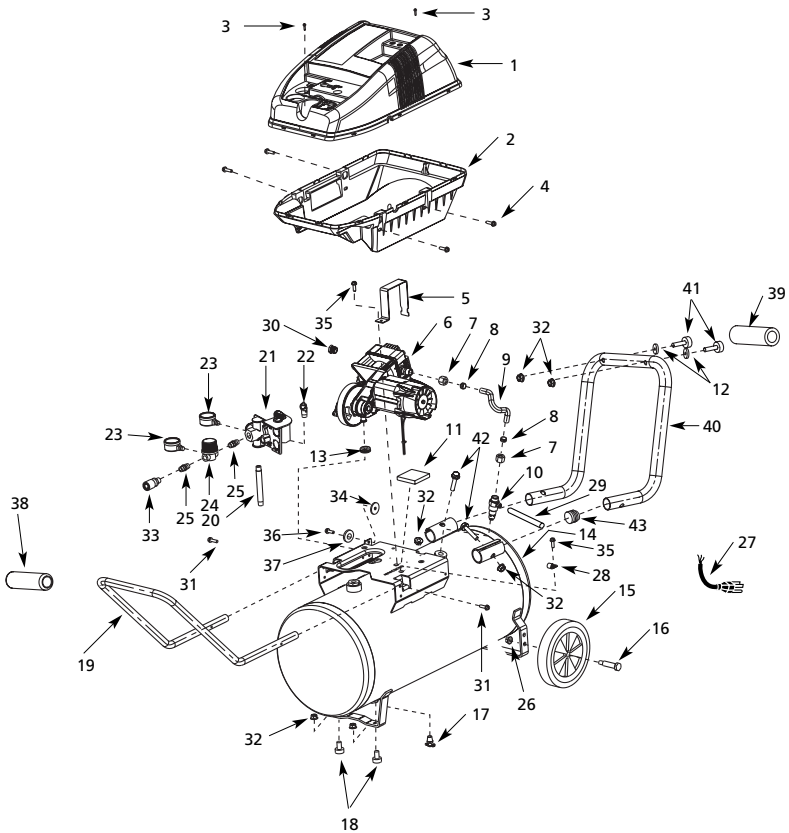

Oilless Air Compressors Compresseurs d'Air Sans Huile Compressores Sin Aceite

Replacement Parts List
Lista de Repuestos
Liste de Pièces de Rechange

WL650002, WL650102, WL650202, WL650501, WL650601

For parts, products & service information visit
POWER XPERT
www.chpower.com