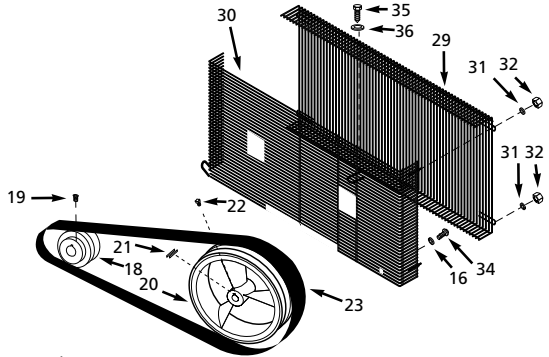

For parts, products & service information visit
POWER XPERT
www.campbellhausfeld.com