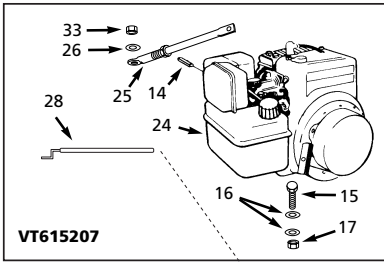

For parts, products & service information visit
POWER XPERT
www.campbellhausfeld.com