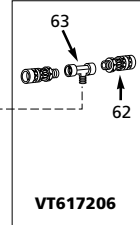

For parts, products & service information visit
POWER XPERT
www.campbellhausfeld.com