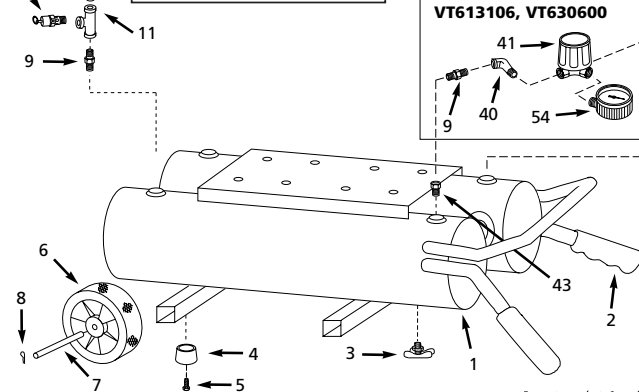

For parts, products & service information visit
POWER XPERT
www.campbellhausfeld.com