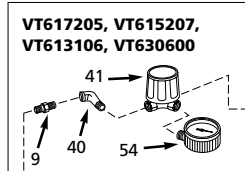

For parts, products & service information visit
POWER XPERT
www.campbellhausfeld.com