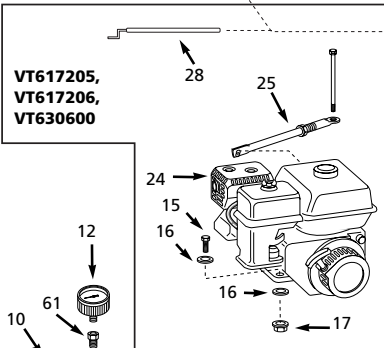

For parts, products & service information visit
POWER XPERT
www.campbellhausfeld.com