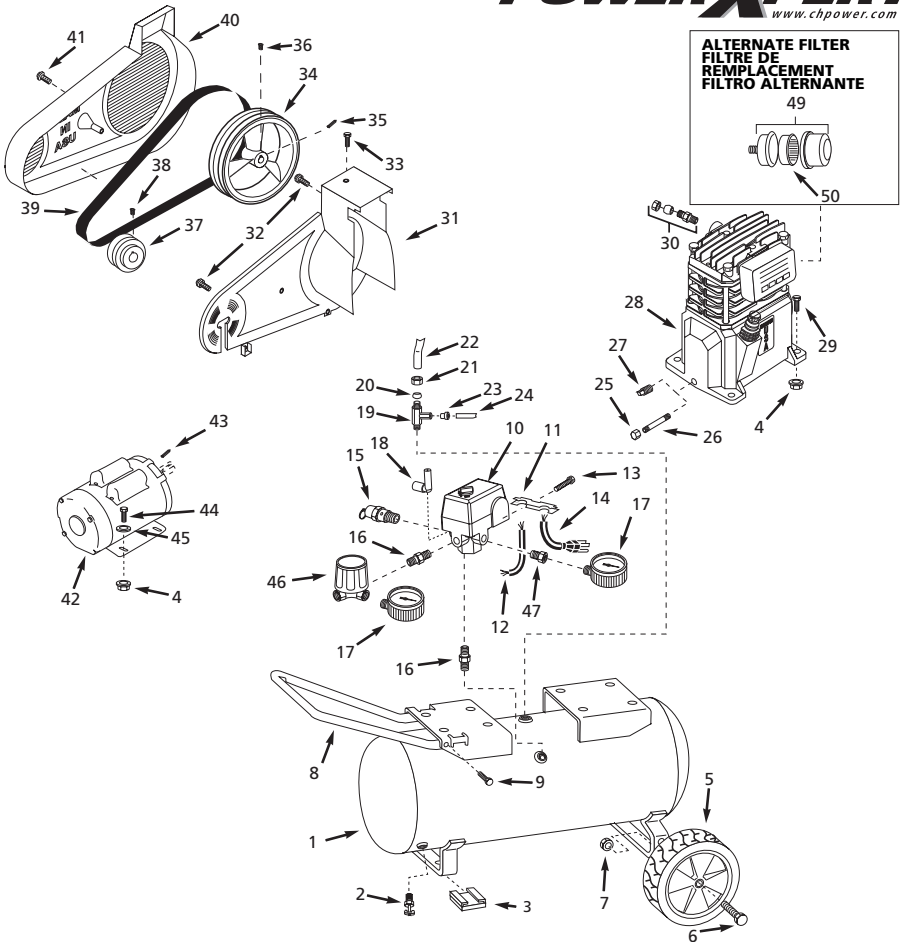

Portable Air Compressors

Compresseurs d'Air Portatifs

Compresores de Aire Portátiles

Replacement Parts List
Liste de Pièces de Rechange
Lista de Repuestos

EX830001, VT618305, VT619605, VT623104, VT623305,
VT629003, VT629802, VT630000, VT632800, VT633300

For parts, products & service information visit
POWER XPERT
www.chpower.com