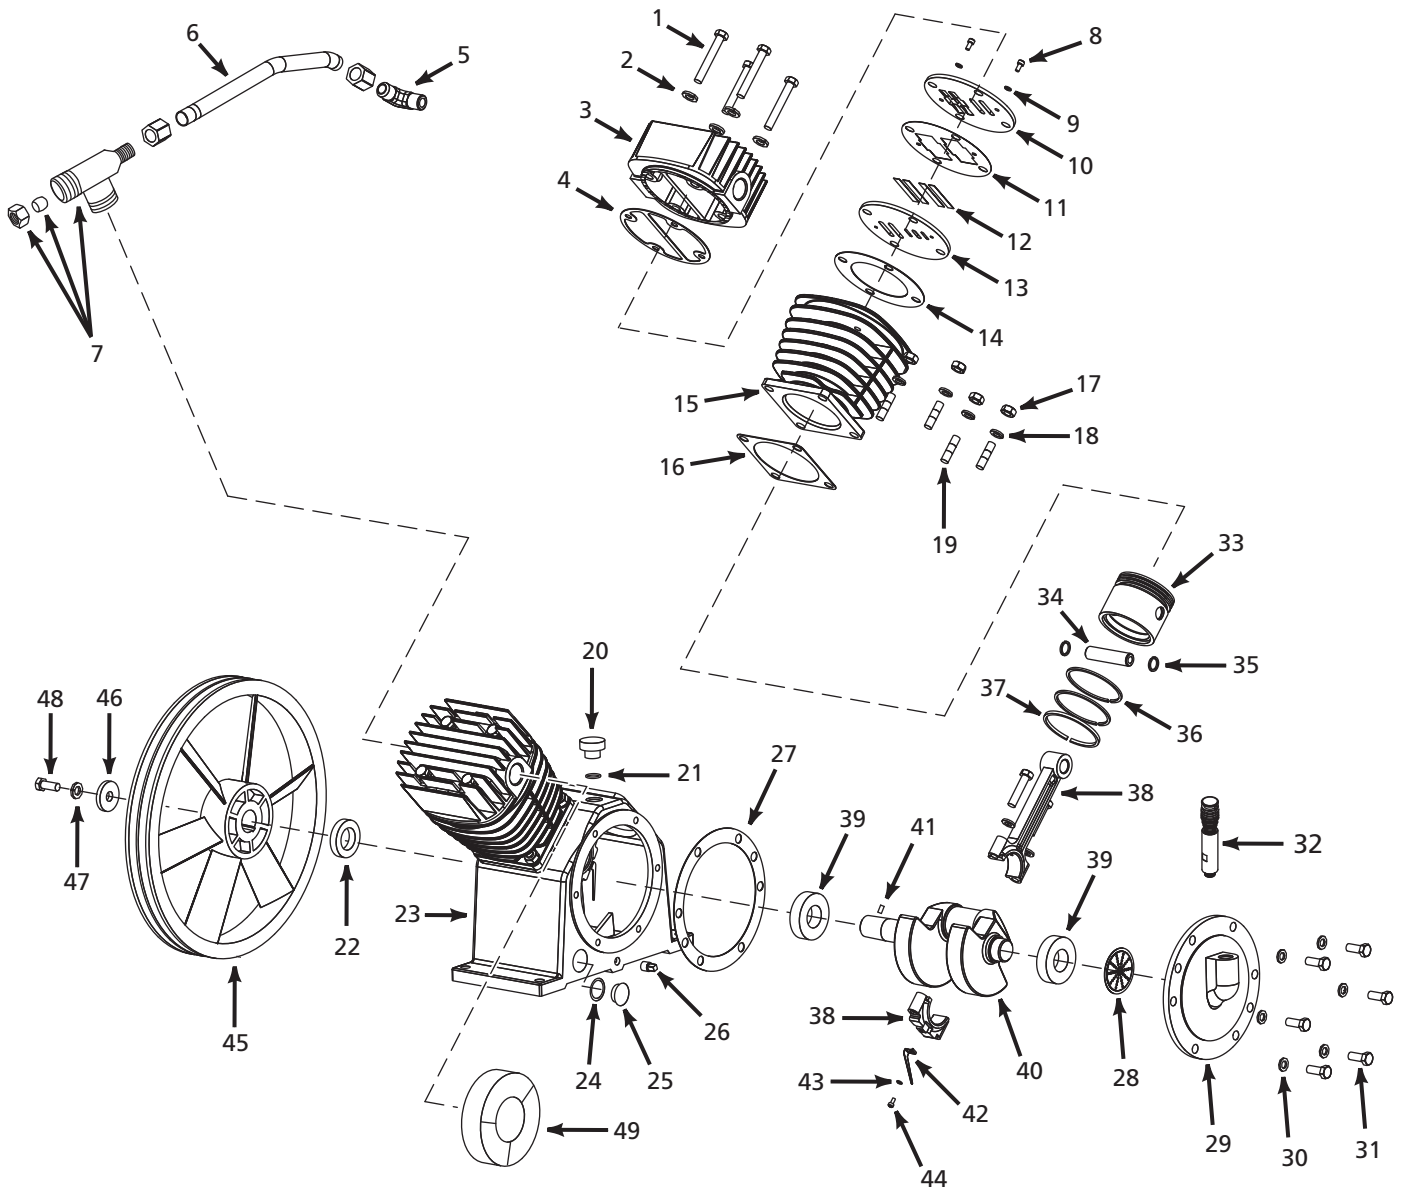

Torque Specifications

Cylinder head bolt.	40 ft. lb.
Cylinder to crankcase bolt . . .	40 ft. lb.
Bearing cap bolt	40 ft. lb.
Flywheel bolt.	60 ft. lb.
Connecting rod bolt	40 ft. lb.

Spécifications de couple

Boulon de culasse	54,2 Nm
Boulon de cylindre à carter.	54,2 Nm
Boulon de chapeau de palier.	54,2 Nm
Boulon de volant.	81,3 Nm
Boulon de bielle	54,2 Nm

Especificaciones del par de torsión

Perno de culata	54,2 Nm
Perno del cilindro al cárter . . .	54,2 Nm
Perno del retenedor del rodamiento	54,2 Nm
Perno del volante	81,3 Nm
Perno de la barra conectora.	54,2 Nm