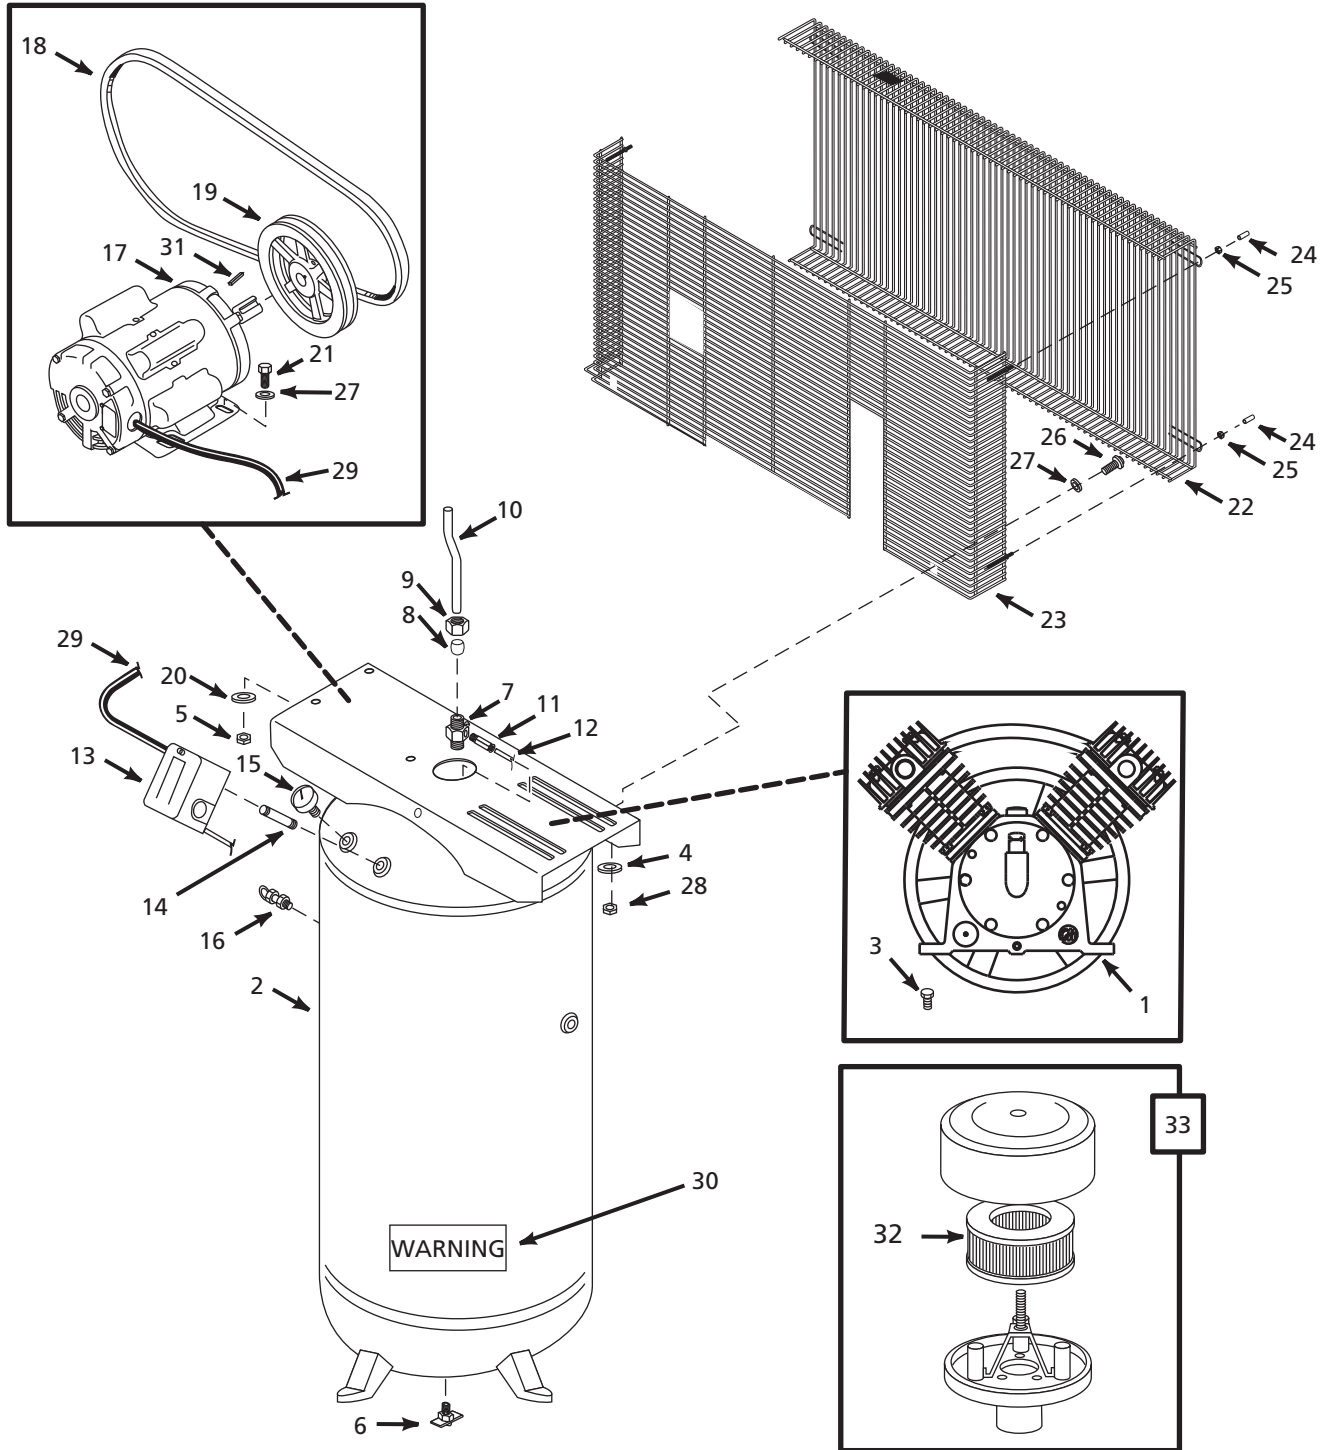

Stationary Air Compressors

Compresseur d'Air Stationnaire

Compresores de Aire Estacionarios

Replacement Parts List
Liste De Pièces De Rechange
Lista de repuestos

CE50000AJ, DP561000, DP561500, DP581000,
DP581100, DP581200, DP581500, EX840200

For Replacement Parts, Call 1-800-543-6400

Please provide following information:

- Model number
- Serial number (if any)
- Part descriptions and number as shown in parts list

Address parts correspondence to:

Customer Service
100 Production Drive
Harrison, OH 45030

Ref. No.	Description	Part Numbers For Models			Qty.
		DP561000 EX840200	DP561500	CE500000AJ DP581000 DP581100 DP581200 DP581500	
1	Air Compressor Pump	DP500002AV	DP500002AV	DP500002AV	1
2	Air Tank	AR234200CG	AR234200CG	AR234000CG	1
3	7/16 inch - 14 x 1-1/2 inch Hex head screw	*	*	*	4
4	7/16 inch Washer	ST070916AV	ST070916AV	ST070916AV	4
5	5/16 inch Hex stop nut	ST146001AV	ST146001AV	ST146001AV	4
6	Drain valve	D-1403	D-1403	ST127700AV	1
7	1/2 inch Check valve	SV621600AV	SV621600AV	CV221502AV	1
8	1/2 inch Ferrule	ST032900AV	ST032900AV	ST032900AV	2
9	1/2 inch Compression nut	ST033001AV	ST033001AV	ST033001AV	2
10	Exhaust tube	DP500200AP	DP500200AP	DP500100AP	1
11	1/8 inch T x 1/4 inch P Compression fitting	ST081301AV	ST081301AV	ST081301AV	1
12	Unloader tube	ST117803AV	ST117803AV	ST117802AV	1
13	Pressure switch	CW207593AV	CW207593AV	CW207593AV	1
14	1/4 inch - 18 Pipe nipple	HF002401AV	HF002401AV	HF002401AV	1
15	1/4 inch NPT, 300 psi Pressure gauge	GA031900AV	GA031900AV	GA031900AV	1
16	Safety valve	V-215105AV	V-215105AV	V-215200AV	1
17	Motor	MC024700SJ	MC018600SJ	MC024700SJ	1
18	Belt	BT009700AV	BT007300AV	BT009700AV	1
19	Pulley	PU009771AV	PU009796AV	PU009771AV	1
20	M-10 Washer	ST077303AV	ST077303AV	ST077303AV	4
21	5/16 inch - 18 x 3/4 inch Hex head screw	ST016000AV	ST016000AV	ST016000AV	4
22	Belt guard front	BG221100AV	BG221100AV	BG221100AV	1
23	Belt guard back	BG221200AV	BG221200AV	BG221200AV	1
24	Cap	ST075400AV	ST075400AV	ST075400AV	4
25	10-24 Hex-flange nut	ST116201AV	ST116201AV	ST116201AV	4
26	5/16 inch Self threading bolt	ST016500AV	ST016500AV	ST016500AV	4
27	5/16 inch Washer	ST011200AV	ST011200AV	ST011200AV	4
28	Hex Nut 7/16 inch - 14	*	*	*	4
29	Motor cord	EC013500AV	EC013501AV	EC013500AV	1
30	Tank warning decals	DK634000AJ	DK634000AJ	DK634000AJ	1
31	Key	KE000903AV	KE000903AV	KE000903AV	1
32	Replacement filter element	▲	▲	▲	2
33	Air filter housing assembly with filter element	▲	▲	▲	2

▲ - See Pump Parts List

* - Standard hardware item - available at your local hardware store