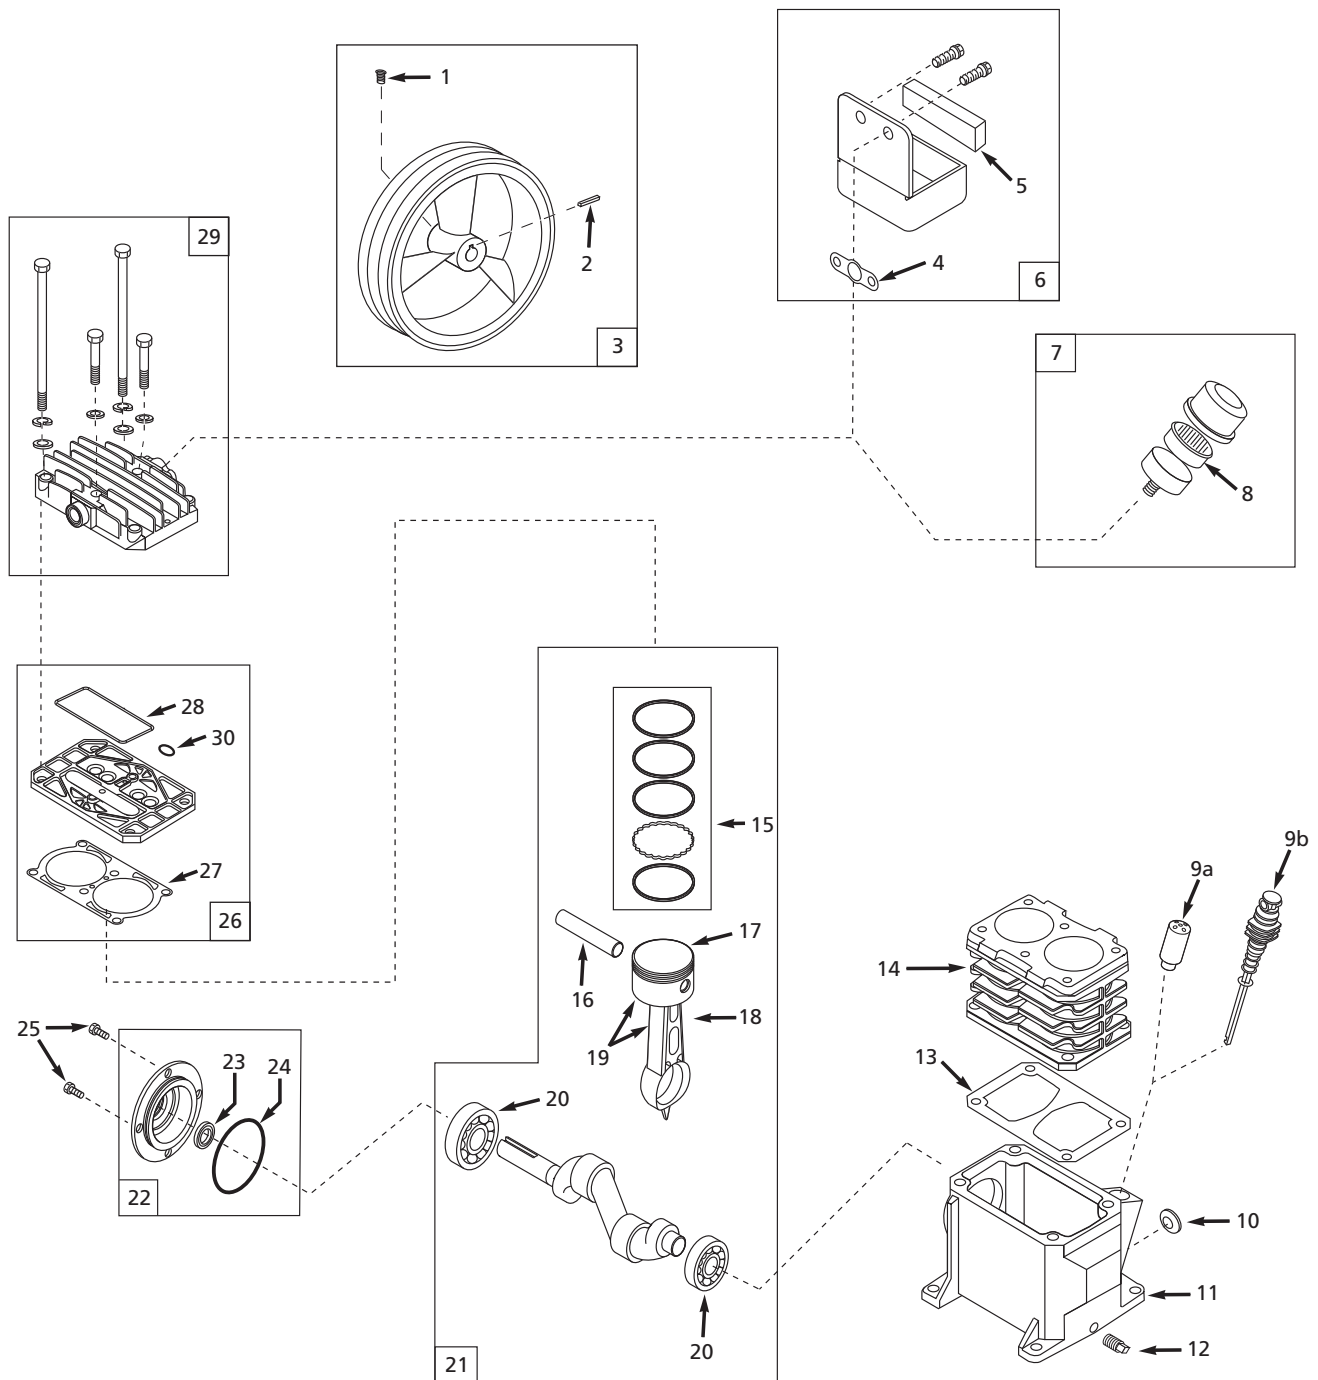

Air Compressor Pumps

Pompes pour Compresseurs d'Air

Compresores de Aire

Replacement Parts List
Liste de Pièces de Rechange
Lista de Repuestos

VT470000AJ, VT470000AV,
VT480000AJ, VT480000AV

For replacement parts or technical assistance, call 1-800-543-6400

Please provide the following information:

- Model number
- Serial number (if any)
- Part description and number as shown in parts list

Address any correspondence to:

Attn: Customer Service
100 Production Drive
Harrison, OH 45030 USA

Replacement Parts List

Ref. No.	Description	VT470000AJ VT480000AJ	VT470000AV VT480000AV	Qty.
1	3/8-16 x 3/4 inch Setscrew	—	—	1
2	3/16 inch key	—	—	1
3	Flywheel	PU015901SJ	PU015901SJ	1
4	Filter gasket (Classic)	XA010600AV ●	—	1
5	Filter element (Classic)	VT042500AV	—	1
6	Air filter assembly (Classic)	MP333200SJ	—	1
7	Air filter assembly (Standard)	WL026100AV	WL026100AV	1
	Air filter assembly (Deluxe)	VH901700AV	VH901700AV	1
8	Air filter element (Deluxe)	VH901800AV	VH901800AV	1
9a	Breather	—	VH901100AV	1
9b	Dipstick breather	VT041700AJ	—	1
10	Sight glass	ST191700AV	ST191700AV	1
11	Crankcase	VT040300AG	VT040300AV	1
12	1/8 inch NPT oil drain plug	ST022300AV	ST022300AV	1
13	Crankcase gasket	●	●	1
14	Cylinder (VT470000AJ, VT470000AV)	VT040900SJ	VT040915AV	1
	Cylinder (VT480000AJ, VT480000AV)	VT040750SJ	VT040715AV	1
15	Piston ring set	VT210400AJ	VT911200AV	1
16	Piston pin	VS001400AV	VS001400AV	2
17	Piston	VT005501SJ	VT050915AV	2
18	Connecting rod	VT040100AV	VT040100AV	2
19	Connecting rod and piston assembly	VT042900SJ	VT020500AV	2
20	Ball bearing	ST084202AV	ST084202AV	2
21	Crankshaft, bearings, rods, piston assembly	VT040699SJ	VT040650AV	1
22	Bearing cap assembly	VT040200AJ	VT040200AJ	1
23	Oil seal	ST129700AV ●	ST129700AV ●	1
24	O-ring	●	●	1
25	M6-1.00 x 10 cap screw	—	—	4
26	Valve plate assembly	VT470800AJ	VT491100AV	1
27	Cylinder gasket	●	●	1
28	Valve plate gasket	●	●	1
29	Cylinder head & fasteners	TQ900800AJ	TQ900800AJ	1
30	O-ring	—	VT036700AV	1
REPLACEMENT PARTS KITS				
●	Gasket kit	VT470900AJ	VT470900AJ	1
†	Standard hardware item