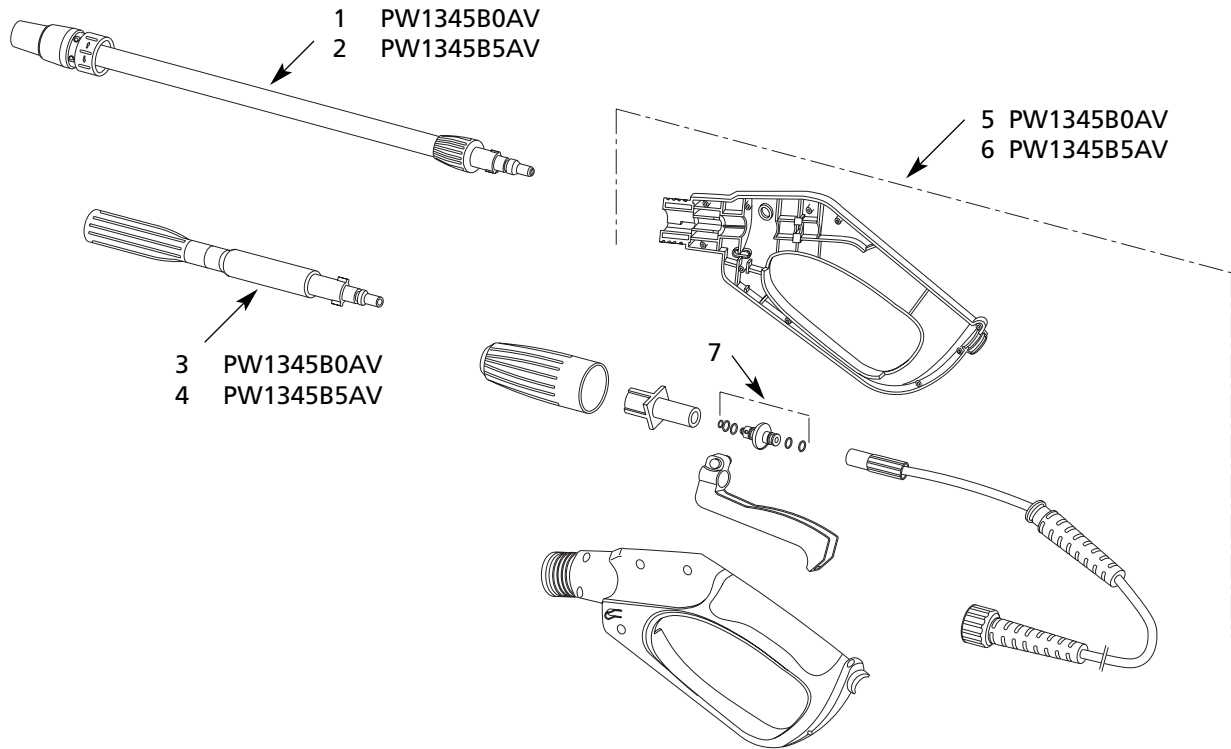

Replacement Parts List

PW1345B

For parts, products & service information visit
POWER XPERT
www.chpower.com

For Replacement Parts, Call 1-800-330-0712

Please provide following information:

- Model number
- Serial number (if any)
- Part description and number as shown in parts list

Address parts correspondence to:

Campbell Group/Parts Department
100 Production Drive
Harrison, OH 45030

Ref. No.	Description	Part No.	Qty.
1	Adjustable lance	PM230100SV	1
2	Adjustable lance	PM235800SV	1
3	Short lance	PM230200SV	1
4	Short lance	PM235900SV	1
5	Gun/hose	PM230300SV	1
6	Gun/hose	PM237100SV	1
7	Gun valve	PM230500SV	1