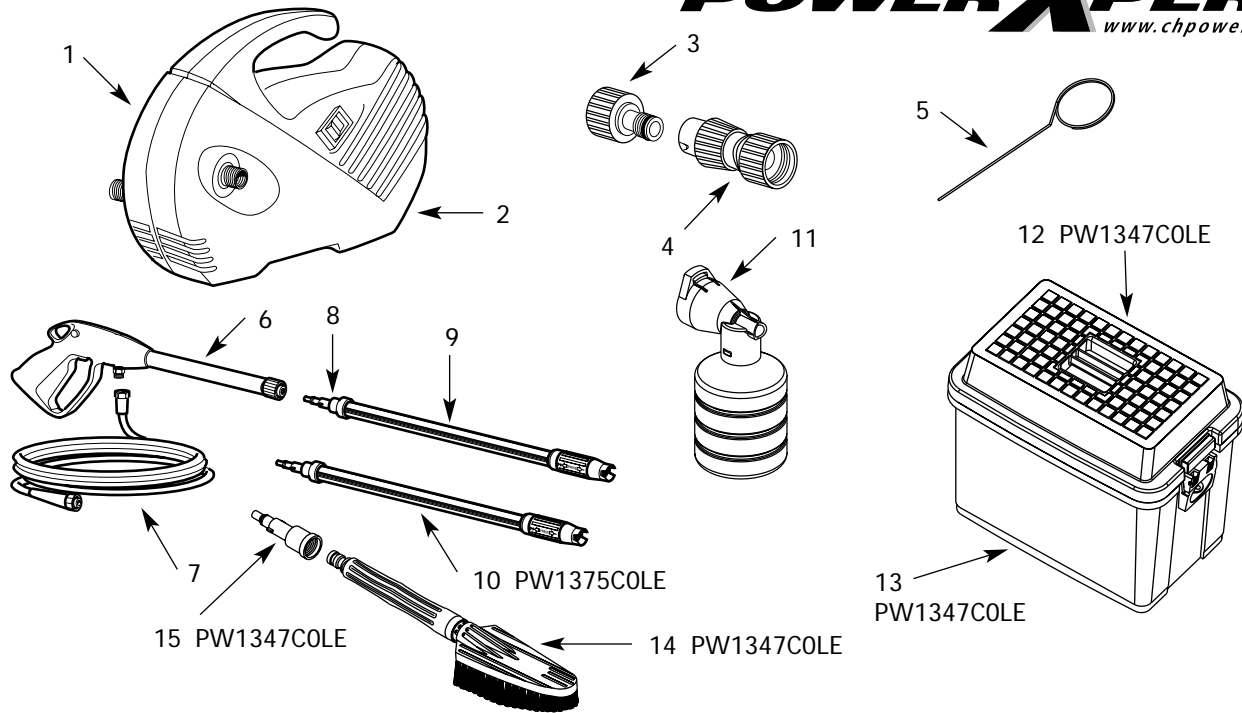

Replacement Parts List

Model PW1345C, PW1347C, PW1375C

For parts, products & service information visit
POWER XPERT
www.chpower.com

For Replacement Parts, Call 1-800-237-0987

Please provide following information:

- Model number
- Serial number (if any)
- Part description and number as shown in parts list

Address parts correspondence to:

Campbell Group/Parts Department
100 Production Drive
Harrison, OH 45030

Ref. No.	Description	Part Number	Qty.
1	Housing Half Inlet Side	PM237200SV	1
2	Housing Half Outlet Side	PM237300SV	1
3	Nipple Adapter	PM022100AV	1
4	Quick Connect Fitting	PM020600SV	1
5	Tip Cleaner	PM008500AV	1
6	Gun	PM037201AV	1
7	Hose	PM012902AV	1
8	O-ring	PM232200SV	1
9	Adjustable Lance	PM231700SV	1
10	Turbo Lance	PM022621AV	1
11	Detergent Applicator	PM231600SV	1
12	Tool Box Lid	HV601500SV	1
13	Tool Box Tub	HV601600SV	1
14	Soft Bristle Brush	PM020300AV	1
15	Bayonet Adapter	PM020401AV	1