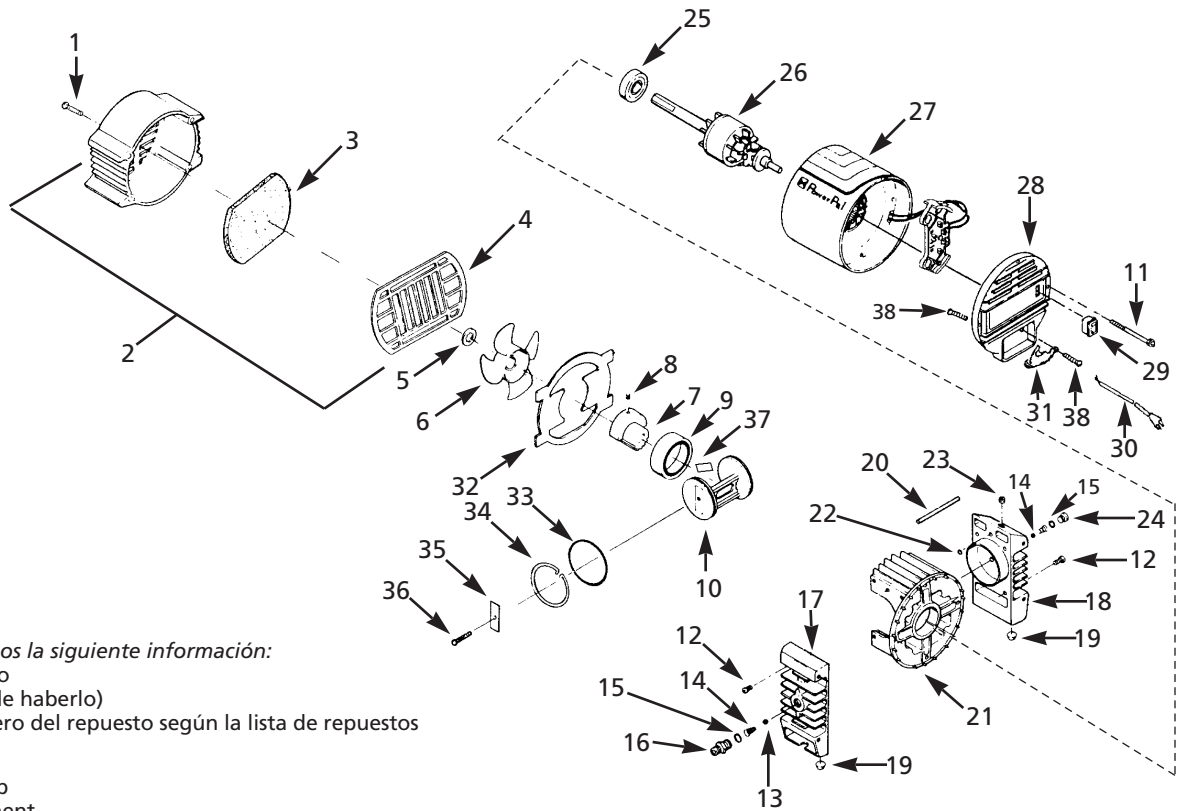

Para ordenar repuestos, sírvase llamar al distribuidor más cercano a su domicilio

Sírvase suministrarnos la siguiente información:
-Número del modelo
-Número de Serie (de haberlo)
-Descripción y número del repuesto según la lista de repuestos

Puede escribirnos a:
The Campbell Group
Attn: Parts Department
100 Production Drive
Harrison, OH 45030 U.S.A.

No. de Ref.	Descripción	Número del Repuesto	Ctd.
1	Tornillo 10-24 x 22,2 mm (7/8")	ST076402AV	4
2	Ensamblaje de la cubierta (EUA)	MT203701AV	1
	Ensamblaje de la cubierta (Canada)	MT205900AV	1
3	Filtro (EUA)	MT011301AV	1
	Filtro (Canada)	MT011300AV	1
4	Tapa plástica	MT010900AV	1
5	▲Anillo de retención	ST063100AV	1
6	Ventilador	MT000900AJ	1
7	Ensamblaje del excéntrico	MT200200AJ	1
8	Tornillo de fijación	●	1
9	Baleros	●	1
10	Ensamblaje del pistón, incluye los Nos. 37, 38, 39, 40, 41	MT200402AJ	1
11	Perno, motor	ST110408AV	4
12	Tornillo	ST110102AV	8
13	▲Dispositivo de chequeo	MT001800AV	2
14	▲Resorte	MT001900AV	2
15	▲Anillo en O	ST110700AV	2
16	Conector de compresión (modelos con tanque)	MT004600AV	1
17	Ensamblaje de la culata y el cilindro (modelos con tanque)	MT200502AJ	1
18	Ensamblaje de la culata y el cilindro (modelos con tanque)	MT201702AJ	1
19	Pata de goma	ST113700AV	3
20	Tubo de 6,4 mm (1/4")	MT001000AP	1
21	Extremo delantero	*	1

No. de Ref.	Descripción	Número del Repuesto	Ctd.
22	▲Anillo en O	ST110800AV	2
23	Tapón 6,4 mm (1/4") -18	ST022400AV	1
24	Tapón	MT000300AV	1
25	Baleros	*	1
26	Rotor	*	1
27	Estator / etiquetas	*	1
28	Extremo posterior	*	1
29	Placa (modelos con tanque)	MT004800AV	1
30	Cordón (modelos con tanque)	EC012700AV	1
31	Relevo de tensión	MT002600AV	1
32	Tapa protectora	MT001201AV	1
33	▲Anillo en O	MT011700AV	2
34	▲Anillo	MT002500AV	2
35	▲Entrada de la válvula	LT013400AV	2
36	Tornillo	ST110101AV	2
37	Almohadilla de los cojinetes	MT010700AV	2
38	Tornillo de conexión a tierra/ relevo de tensión	ST074407AV	2
●	Disponible sólo como ensamblaje	MT200200AJ	
*	Disponible sólo como número de pieza:		
	MT310006AJ EUA Power Pal con Tanque (reemplazo)		
▲	MT207500AJ Piezas del sistema de entrada/salida, incluye los números de referencia 5, 14, 15, 16, 25, 37, 38, 39.