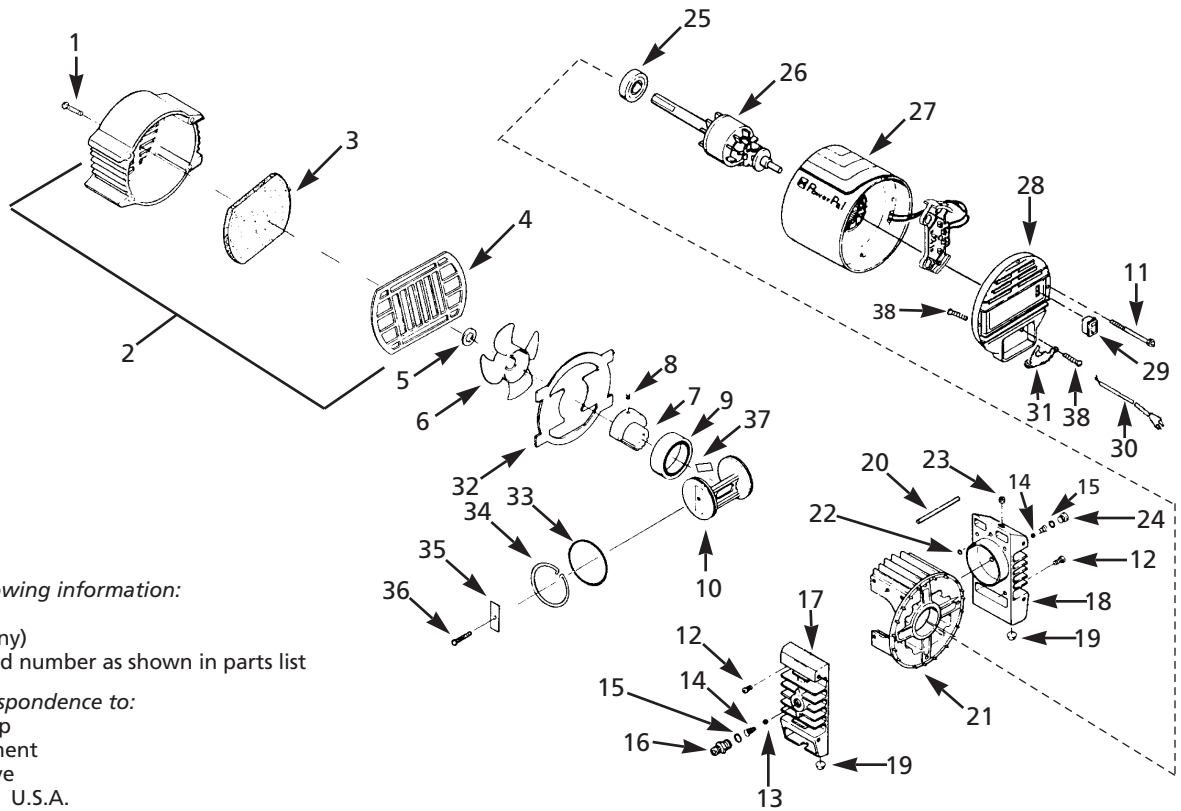

For Replacement Parts, Call 1-800-543-6400

Please provide following information:
-Model number
-Serial number (if any)
-Part description and number as shown in parts list

Address parts correspondence to:
The Campbell Group
Attn: Parts Department
100 Production Drive
Harrison, OH 45030 U.S.A.

Ref. No.	Description	Part Number	Qty
1	10-24 x 7/8 Screw	ST076402AV	4
2	Shroud assembly (USA)	MT203701AV	1
	Shroud assembly (Canada)	MT205900AV	1
3	Filter USA	MT011301AV	1
	Filter Canada	MT011300AV	1
4	Plastic retainer	MT010900AV	1
5	▲Retainer ring	ST063100AV	1
6	Fan	MT000900AJ	1
7	Eccentric assembly	MT200200AJ	1
8	Set screw	●	1
9	Ball bearing	●	1
10	Piston assembly includes ref. nos. 37, 38, 39, 40, 41	MT200402AJ	1
11	Motor bolt	ST110408AV	4
12	Screw	ST110102AV	8
13	▲Check ball	MT001800AV	2
14	▲Spring	MT001900AV	2
15	▲O-ring	ST110700AV	2
16	Straight compression fitting (tank mounted)	MT004600AV	1
17	Head and cylinder assembly (tank mounted)	MT200502AJ	1
18	Head and cylinder assembly (tank mounted)	MT201702AJ	1
19	Rubber foot	ST113700AV	3

Ref. No.	Description	Part Number	Qty
20	Slip tube 1/4"	MT001000AP	1
21	End bell, front assembly	*	1
22	▲O-ring	ST110800AV	2
23	1/4-18 Plug	ST022400AV	1
24	Plug	MT000300AV	1
25	Ball bearing	*	1
26	Rotor	*	1
27	Stator/decal assembly	*	1
28	Rear end bell assembly	*	1
29	Cover plate (tank mounted)	MT004800AV	1
30	Cord (tank mounted)	EC012700AV	1
31	Strain relief	MT002600AV	1
32	Safety guard	MT001201AV	1
33	▲O-ring energizer	MT011700AV	2
34	▲Ring	MT002500AV	2
35	▲Valve inlet	LT013400AV	2
36	Screw	ST110101AV	2
37	Wear button	MT010700AV	2
38	Ground and strain relief screw	ST074407AV	2
●	Available only as part of assembly MT200200AJ		
*	Available only as part number: MT310006AJ USA Tank Mounted Replacement Power Pal MT207500AJ Intake/Exhaust Kit, includes reference numbers 5, 14, 15, 16, 25, 37, 38, 39.		
▲	MT207500AJ Intake/Exhaust Kit, includes reference numbers 5, 14, 15, 16, 25, 37, 38, 39.