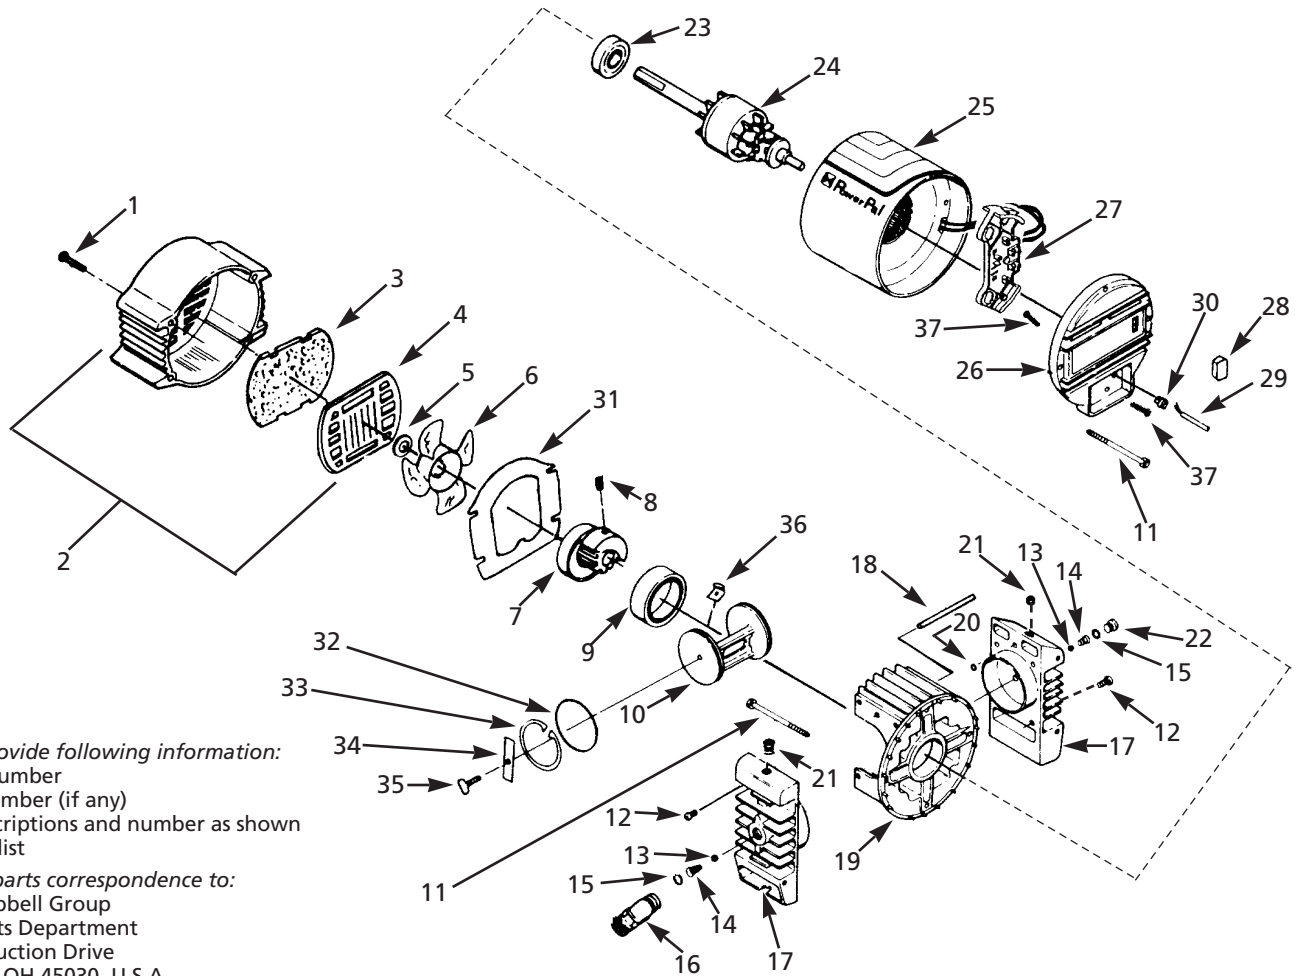

For Replacement Parts, Call 1-800-543-6400

Please provide following information:
-Model number
-Serial number (if any)
-Part descriptions and number as shown in parts list

Address parts correspondence to:
The Campbell Group
Attn: Parts Department
100 Production Drive
Harrison, OH 45030 U.S.A.

Ref. No.	Description	Part Number	Qty
1	10-24 x 7/8 Screw	ST076402AV	4
2	Shroud assembly (USA) Shroud assembly (Canada)	MT203701AV MT205900AJ	1
3	Filter USA Filter Canada	MT011301AV MT011300AV	1
4	Plastic retainer	MT010900AV	1
5	▲Retainer ring	ST063100AV	1
6	Fan	MT000900AV	1
7	Eccentric	MT205200AJ	1
8	Set Screw	●	1
9	Ball bearing	●	1
10	Piston Assy. incl. nos. 33, 34, 35, 36, 37	MT200403AJ	1
11	Motor bolt	ST110408AV	4
12	Screw	ST110102AV	8
13	▲Check ball	MT001800AV	2
14	▲Spring	MT001900AV	2
15	▲O-ring	ST110700AV	2
16	Straight compression fitting	MT004600AV	1
17	Head and cylinder assembly w/outlet Head and cylinder assembly	MT205401AJ MT205501AJ	1
18	Tube	MT001001AP	1
19	Front end bell housing	*	1
20	O-ring	ST110800AV	2

Ref. No.	Description	Part Number	Qty
21	1/4 - 18 NPT Plug	ST022400AV	2
22	Plug	MT000300AV	1
23	Ball bearing	*	1
24	Rotor	*	1
25	Stator/Decal assembly	*	1
26	Rear end bell assembly	*	1
27	Motor switch	MC104500AV	1
28	Cover plate	MT004800AV	1
29	Motor switch cord	EC012700AV	1
30	Strain relief	MT002601AV	1
31	Safety guard	MT001201AV	1
32	▲O-ring energizer	MT011700AV	2
33	▲Ring	MT012500AV	2
34	▲Flapper valve	LT013400AV	2
35	Screw	ST110101AV	2
36	Wear button	MT010700AV	2
37	Ground and strain relief screw	ST074407AV	2
●	Available only as part of assembly	MT205200AJ	
*	Available only as part number: MT350003AJ USA, MT360001AJ USA MT350303AJ Canada		
▲	MT207600AJ Intake/Exhaust Kit, includes Reference Numbers 6, 14, 15, 16, 33, 34, 35