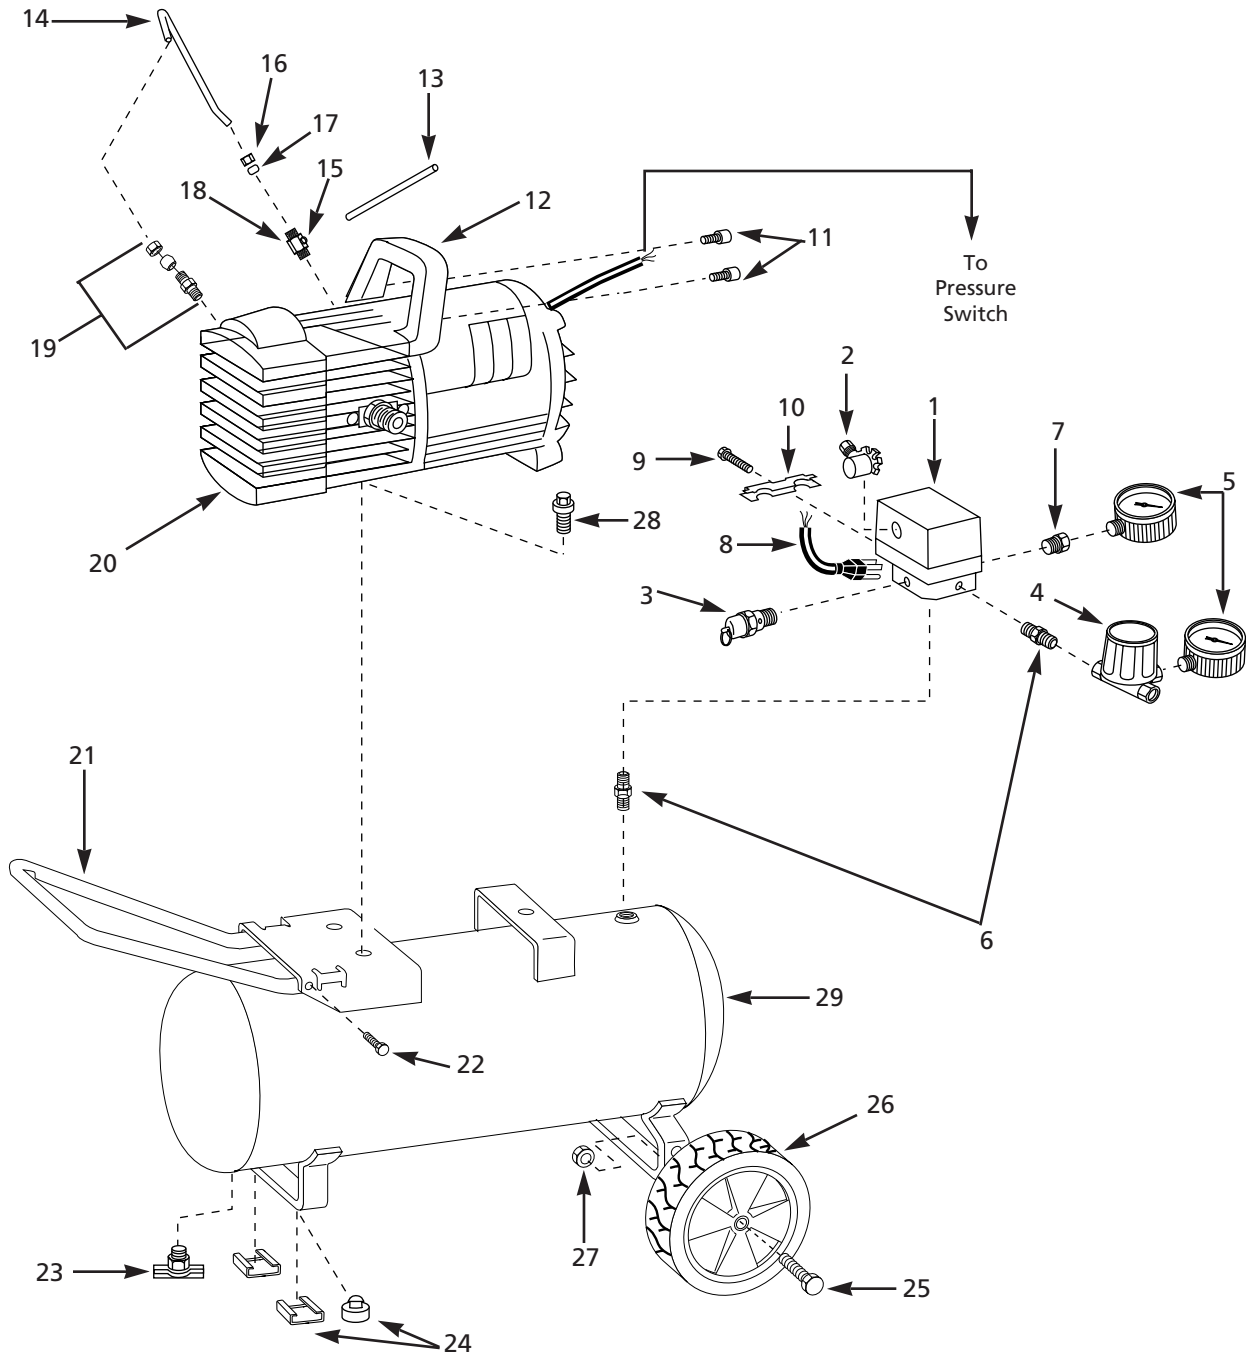

PowerPal® Motor/Pump Assembly