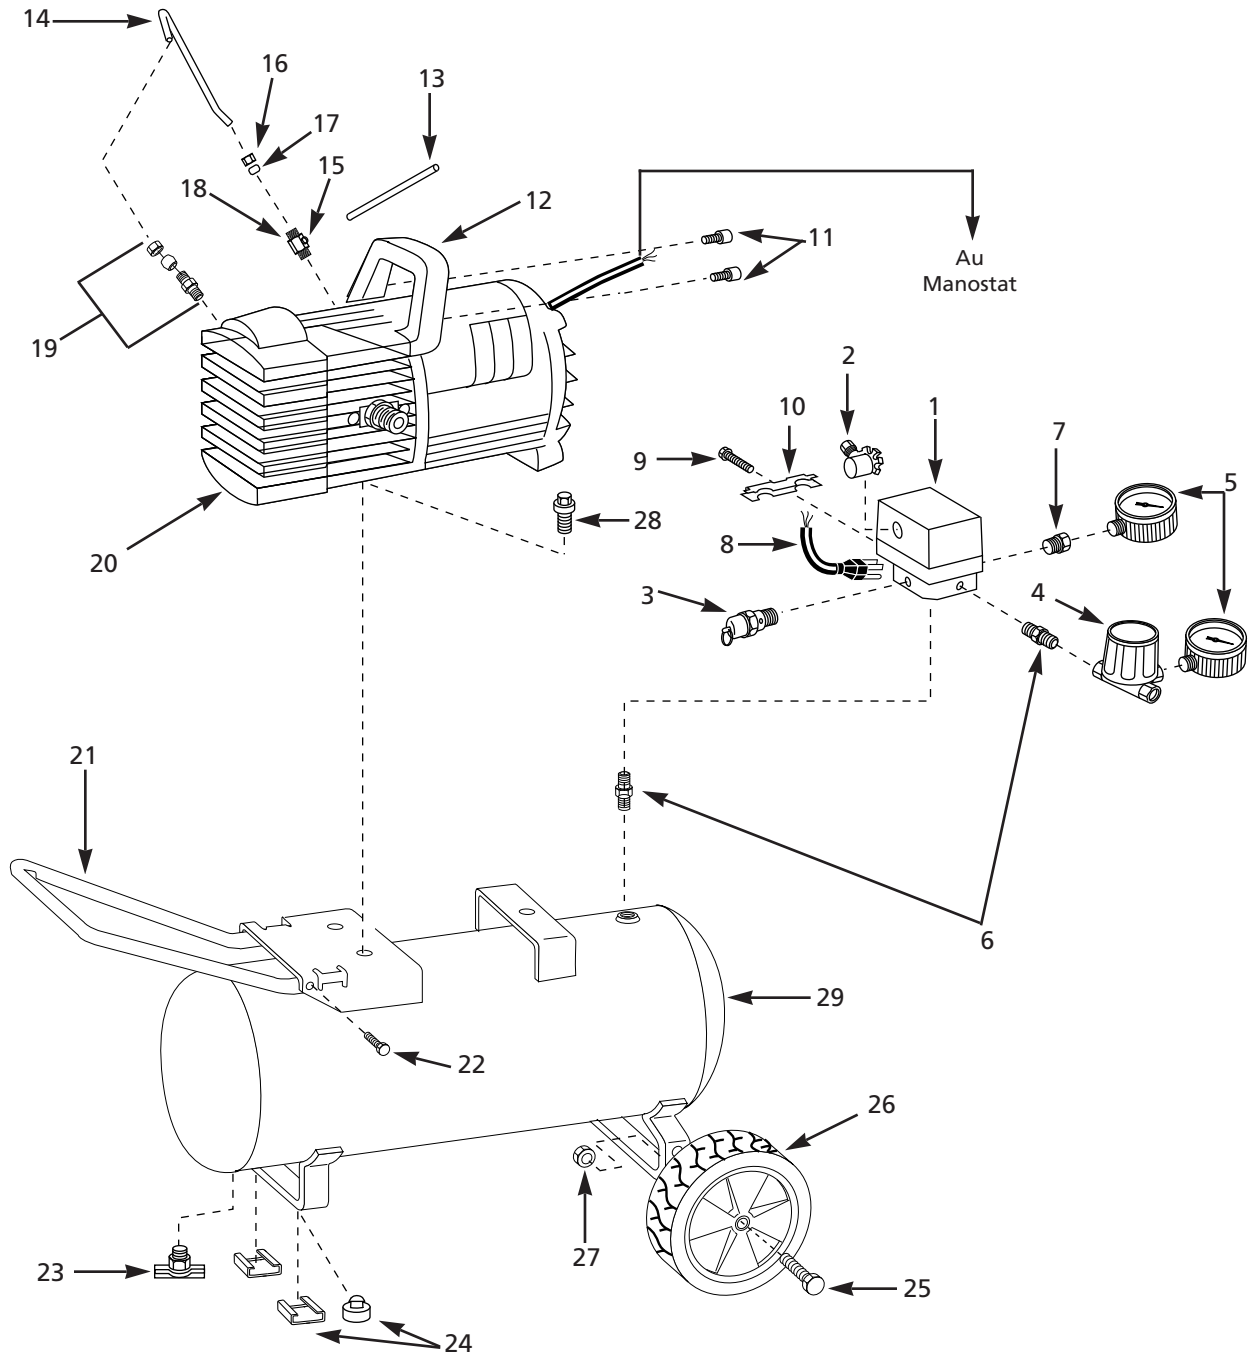

PowerPal® Montage Moteur/Pompe