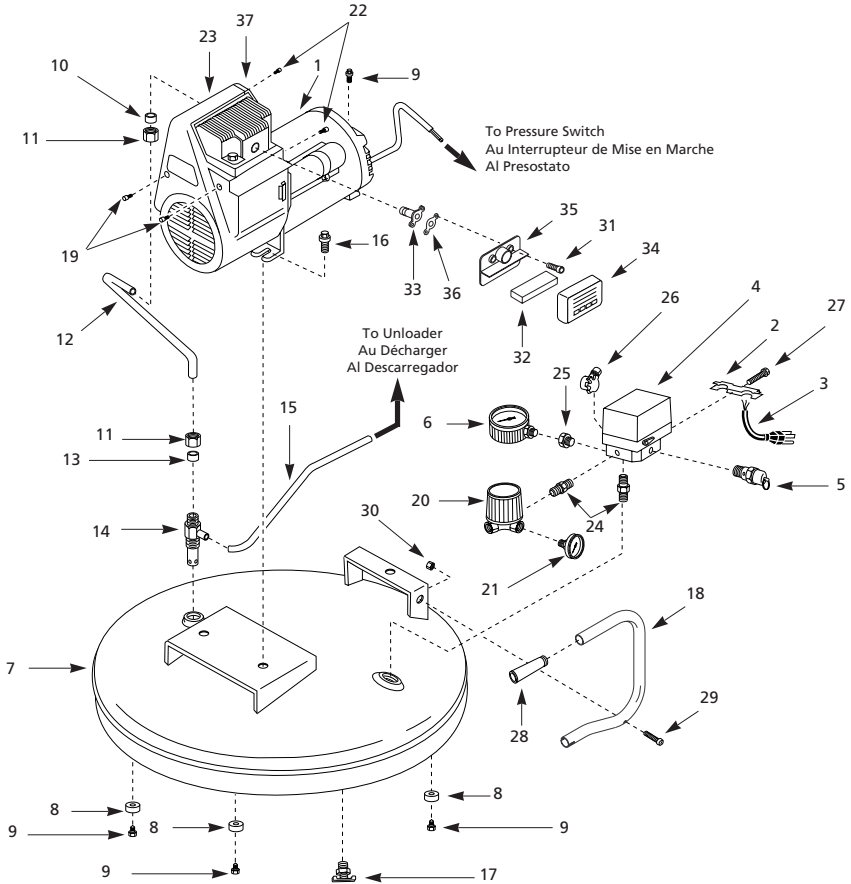

Portable Air Compressor Compresseur D'air Portatif Compresor D'aire Portáil

Replacement Parts List
Liste de Pièces de Rechange
Lista de Repuestos

WL504308, WL505203, WL505904

WL504308, WL505203 and WL505904

For Replacement Parts, Call 1-800-543-6400

Please provide following information:

- -Model number
- -Serial number (if any)
- -Part description and number as shown in parts list

Address parts correspondence to:
The Campbell Group / Parts Department
100 Production Drive
Harrison, OH 45030

Ref. No.	Description	WL504308	WL505203	WL505904	Qty.
1	Pump/motor	WL361500AJ	WL382000AJ	WL362000AJ	1
2	Strain relief	CW000700AV	CW000700AV	CW000700AV	2
3	Power cord w/plug	EC012600AV	EC012600AV	EC012600AV	1
4	■ Pressure switch	CW207576AV	CW207576AV	CW207576AV	1
5	■ ASME safety valve	V-215100AV	V-215100AV	V-215100AV	1
6	■ 1/8" NPT - Gauge	GA016300AV	GA016300AV	GA016300AV	1
7	Tank	AR026302BR	AR026302BR	AR026302BR	1
8	Foot	ST158300AV	ST158300AV	ST158300AV	4
9	5/16"-18 x 1/2" Washer head tap screw	ST116400AV	ST116400AV	ST116400AV	5
10	Ferrule (Brass)	ST032900AV	ST032900AV	ST032900AV	1
11	Nut	ST033001AV	ST033001AV	ST033001AV	2
12	Exhaust tube	WL001700AP	WL001701AP	WL001701AP	1
13	Ferrule (Rubber)	ST067300AV	ST067300AV	ST067300AV	1
14	Check valve	CV221503AJ	CV221503AJ	CV221503AJ	1
15	Flex tube	ST079702AV	ST079702AV	ST079702AV	1
16	5/16"-18 x 1/2" Washer head tap screw	ST073275AV	ST073275AV	ST073275AV	2
17	Drain cock	D-1401	D-1401	D-1401	1
18	Handle	WL006700AV	WL006700AV	WL006700AV	1
19	M5 x .8 x 32 Screws	ST129302AV	ST129302AV	ST129302AV	2
20	Regulator	RE206203AV	RE206203AV	RE206203AV	1
21	1/8" NPT - Gauge	GA016101AV	GA016101AV	GA016101AV	1
22	Plascrews M3	ST158400AV	ST158400AV	ST158400AV	2
23	Front shroud	WL006603AV	WL006603AV	WL006603AV	1
24	Nipple	HF002401AV	HF002401AV	HF002401AV	2
25	■ Reducer	ST071407AV	ST071407AV	ST071407AV	1
26	■ Unloader	CW000800AV	CW000800AV	CW000800AV	1
27	Strain relief screw	ST074418AV	ST074418AV	ST074418AV	1
28	Hande grip	ST160000AV	ST160000AV	ST160000AV	1
29	Handle screw	ST012800AV	ST012800AV	ST012800AV	1
30	Nut	ST146000AV	ST146000AV	ST146000AV	1
31	▲ 1/4"-20 x 3/4" TT Screw	ST074415AV	ST074415AV	ST074415AV	2
32	▲ Filter element	VT042500AV	VT042500AV	VT042500AV	1
33	▲ Adapter filter	WL002800AV	WL002800AV	WL002800AV	1
34	▲ Filter housing (Front)	WL208900AV	WL208900AV	WL208900AV	1
35	▲ Filter housing (Back)	WL209000AV	WL209000AV	WL208900AV	1
36	▲ Gasket adapter	XA010600AV	XA010600AV	XA010600AV	1
37	Rear shroud	WL007600AV	WL007600AV	WL007600AV	1

REPAIR KITS

■	Manifold assembly (Includes ref. nos. 5, 6, 7, 27 & 28)	CV303100AJ	CV303100AJ	CV303100AJ	1
▲	Filter assembly (Includes ref. nos. 31 - 36)	WL209100AJ	WL209100AJ	WL209100AJ	1