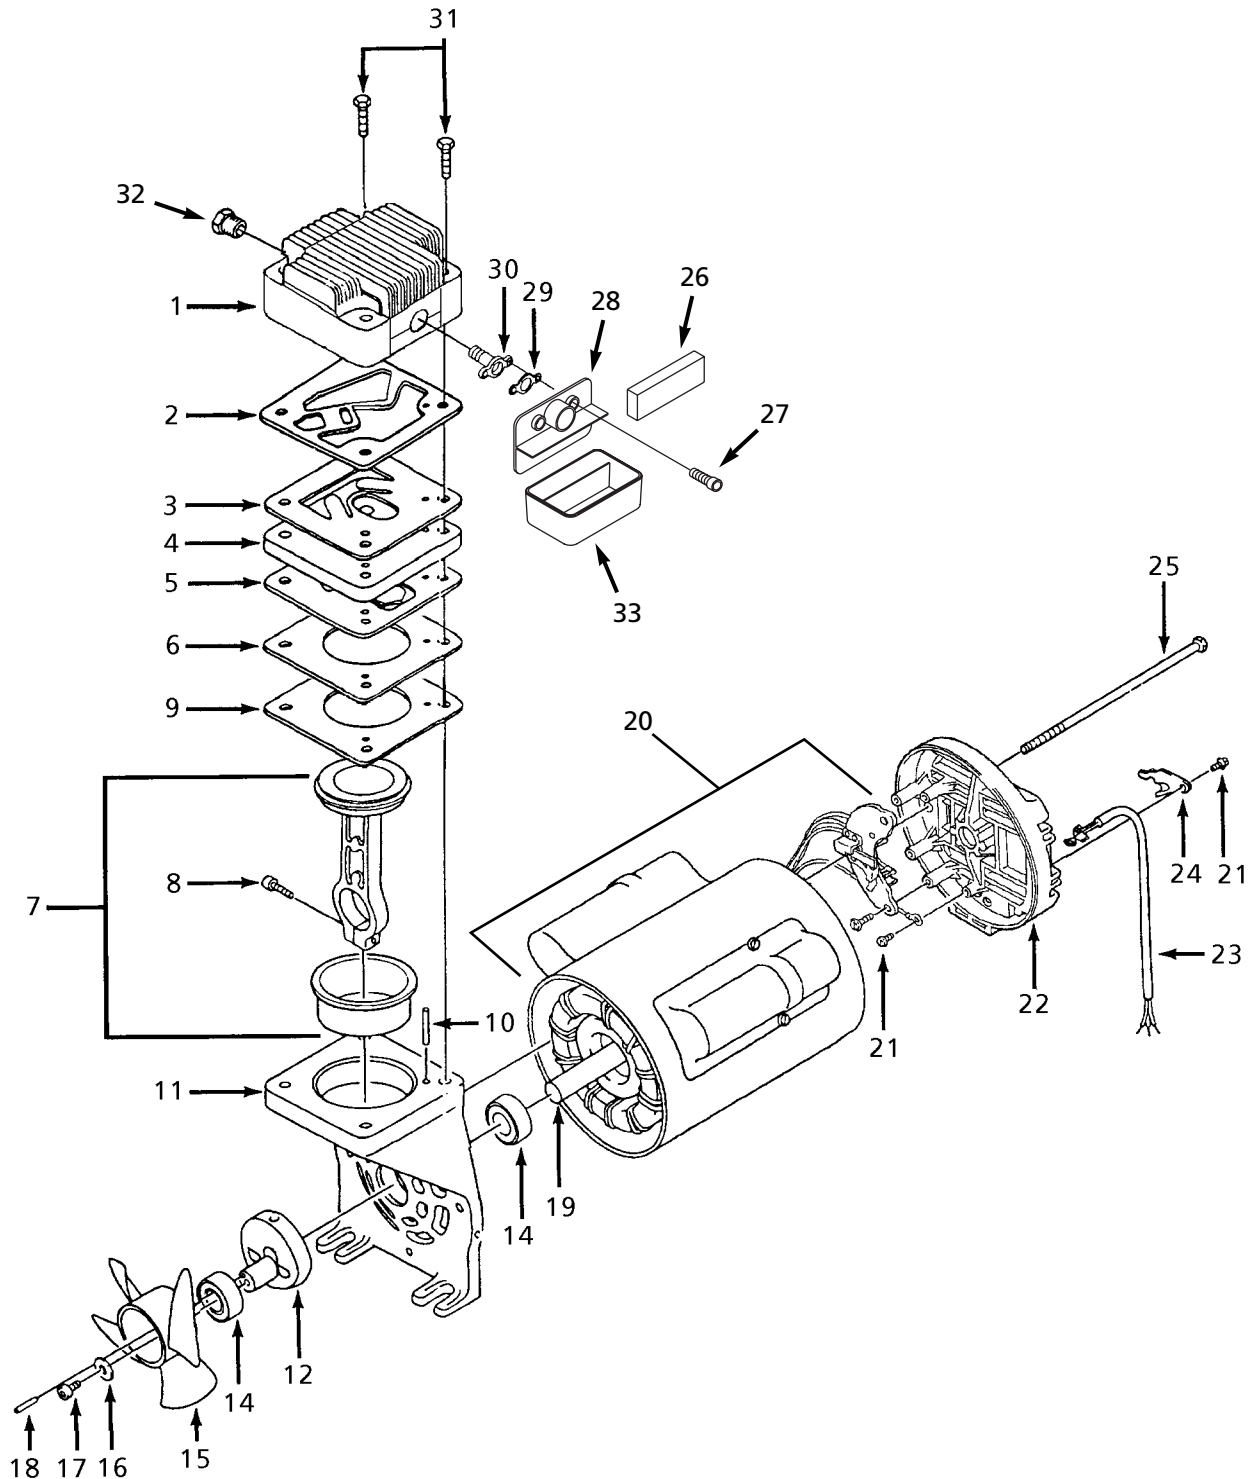

Replacement Parts List
Liste De Pièces De Rechange
Liste De Repuestos

WL301502, WL302700, WL340003, WL350002

For Replacement Parts, Call 1-800-543-6400

Please provide following information:

- -Model number
- -Serial number (if any)
- -Part description and number as shown in parts list

Address parts correspondence to:
The Campbell Group/Attn: Parts Dept.
100 Production Drive
Harrison, OH 45030

Ref. No.	Description	Part Number for Models:				Qty.
		WL301502	WL302700	WL340003	WL350002	
1 †	Head	†	†	†	†	1
2 ■	Head Gasket	XA010800AV	XA010801AV	XA010801AV	XA010801AV	1
3	Exhaust valve	■	■	■	■	1
4	Valve plate	■	■	■	■	1
5	Intake valve	■	■	■	■	1
6 ■	Cylinder gasket	XA010301AV	XA010301AV	XA010300AV	XA010300AV	1
7	Piston & connecting rod w/sleeve (Incl. nos. 8 & 9)	WL200402AJ	WL200402AJ	WL200401AJ	WL200401AJ	1
8	M5 x .8 x 20 Socket head cap screw	ST116104AV	ST116104AV	ST116104AV	ST116104AV	1
9	Cylinder gasket	—	XA010303AV	—	—	1
10 ▲	Spiral pin, end-bell	ST158601AV	ST158601AV	ST158601AV	ST158601AV	1
11	Front end-bell	▲	▲	▲	▲	1
12	Eccentric	▲	▲	▲	▲	1
14	Ball bearing	▲	▲	▲	▲	1
15	Axial fan	WL004500AV	WL004500AV	WL002401AV	WL002401AV	1
16	Washer	ST070928AV	ST070928AV	ST070928AV	ST070928AV	1
17	M5 x .8 x 12 Socket head cap screw (LH)	ST116105AV	ST116105AV	ST116105AV	ST116105AV	1
18 ▲	Spiral pin, eccentric	ST070059AV	ST070059AV	ST070059AV	ST070059AV	1
19	Rotor/shaft	▲	▲	▲	▲	1
20	Stator assembly	MC402300AJ	MC120301AJ	MC504201AV	MC503901AV	1
21	#8-32 x 7/16" Hex head screw	●	●	●	●	2
22	Rear end-bell	●	●	●	●	1
23	Switch cord	●	●	●	●	1
24	Strain relief	●	●	●	●	1
25	Motor bolt	ST128801AV	ST128801AV	ST128804AV	ST128804AV	4
26	Filter element	VT042500AV	VT042500AV	VT042500AV	VT042500AV	1
27	1/4"-20 x 3/4" Thread form screw	ST074415AV	ST074415AV	ST074415AV	ST074415AV	2
28	Filter housing back	WL209000AV	WL209000AV	WL209000AV	WL209000AV	1
29	Gasket	XA010600AV	XA010600AV	XA010600AV	XA010600AV	1
30	Adapter	WL002800AV	WL002800AV	WL002800AV	WL002800AV	1
31 †	M6 x 55mm Head bolt	ST074315AV	ST074315AV	ST074315AV	ST074315AV	4
32	Compression connector	ST159001AV	ST159001AV	ST159001AV	ST159001AV	1
33	Filter housing front	WL208900AV	WL208900AV	WL208900AV	WL208900AV	1
†	Head kit (Includes ref. nos. 1 & 31)	WL602800AJ	WL602800AJ	WL602800AJ	WL602800AJ	1
■	Valve plate kit (Incl. nos. 2 - 6 & 9)	WL206400AJ	WL206400AJ	WL201400AJ	WL201400AJ	1
●	Rear end-bell assembly (Incl. nos. 21-24)	WL206702AJ	WL208316AJ	WL205907AJ	WL205907AJ	1
▲	Front end-bell & rotor kit (Incl. nos. 10-14, 18 & 19)	WL206301AJ	WL208203AJ	WL204202AJ	WL204203AJ	1

NOTES: Ref. numbers 11-14 and 19 are precisely assembled at the factory and are not available separately.
Parts without a part number are available only as part of a kit.