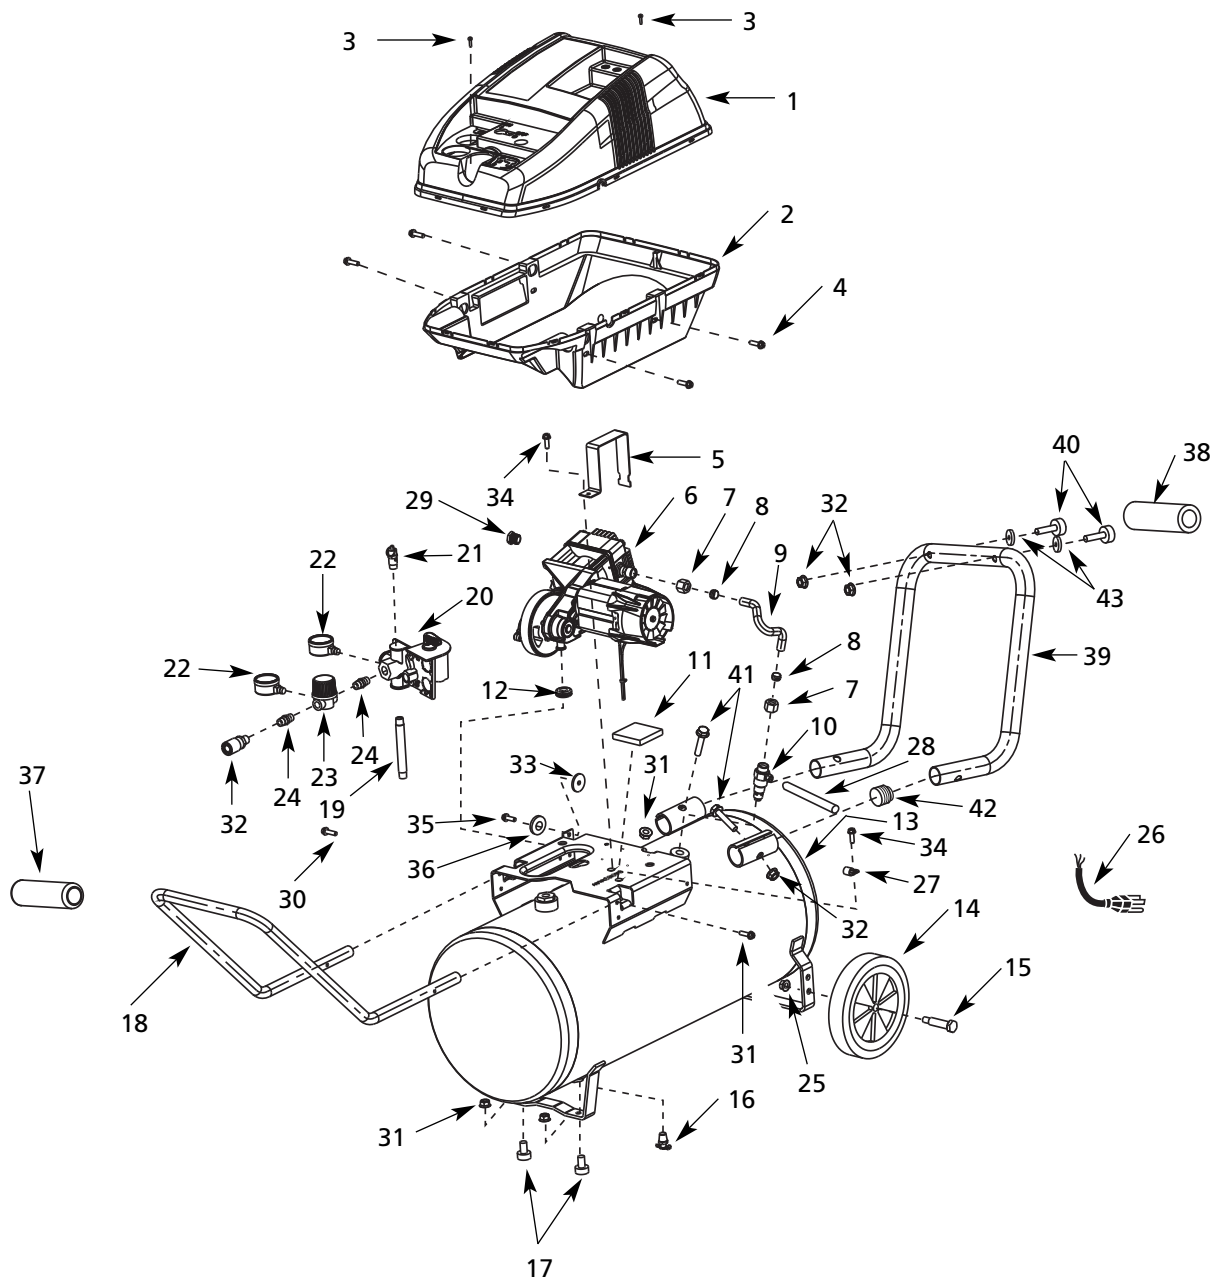

Oilless Air Compressors Compresseurs d'Air Sans Huile Compresores Sin Aceite

Replacement Parts List

Lista de Repuestos

Liste de Pièces de Rechange

WL650003, WL650102, WL650202, WL650601, WL651300

For parts, products & service information visit
POWER XPERT
www.chpower.com

For Replacement Parts, Call 1-800-543-6400

Address parts correspondence to:

Please provide the following information:

- -Model number
- -Serial number (if any)
- -Part description and number as shown in parts list

The Campbell Group
Attn: Parts Dept.
100 Production Drive
Harrison, OH 45030 USA

Ref. No.	Description	Part Numbers					Qty.
		WL650003	WL650102	WL650202	WL650601	WL651300	
1	Top cover	WL016900AV	WL016900AV	WL016900AV	WL016900AV	WL016901AV	1
2	Lower cover	WL008500AV	WL008500AV	WL008500AV	WL008500AV	WL008503AV	1
3	Screw	ST058502AV	ST058502AV	ST074420AV	ST074420AV	ST074420AV	2
4	Screw, 1/4" - 20 x 3/4"	ST074415AV	ST074415AV	ST074415AV	ST074415AV	ST074415AV	4
5	Motor bracket	BA018300AV	BA018300AV	BA018300AV	BA018300AV	BA018300AV	1
6	■ Pump/motor assembly	WL390100AJ	WL390100AJ	WL390100AJ	WL390100AJ	WL390100AJ	1
7	Compression nut	ST033001AV	ST033001AV	ST033001AV	ST033001AV	ST033001AV	2
8	Rubber sleeve	ST085200AV	ST085200AV	ST085200AV	ST085200AV	ST085200AV	2
9	Exhaust tube	WL011200AP	WL011200AP	WL014000AP	WL014000AP	WL011200AP	1
10	Check valve	CV222201AJ	CV222201AJ	CV222201AJ	CV222201AJ	CV222201AJ	1
11	▲ Motor pad	WL007802AV	WL007802AV	WL007802AV	WL007802AV	WL007802AV	1
12	▲ Grommet	WL008000AV	WL008000AV	WL008000AV	WL008000AV	WL008000AV	1
13	Tank	AR045000CG	AR045000CG	AR045300CG	AR051900CG	AR052400CG	1
14	Wheel	WA003900AV	WA003900AV	WA003900AV	WA004000AV	WA003900AV	2
15	Axle bolt	ST033400AV	ST033400AV	ST033400AV	ST033400AV	ST033400AV	2
16	Drain cock	D-1403	D-1403	D-1403	D-1403	D-1403	1
17	Foot	ST162600AV	ST162600AV	ST162600AV	ST162600AV	ST162600AV	2
18	Handle	HL004300AV	HL004300AV	HL004300AV	HL005100AV	HL005000AV	1
19	Pipe nipple	ST070307AV	ST070307AV	ST070362AV	ST070362AV	ST070307AV	1
20	Pressure switch	CW209400AV	CW209400AV	CW209400AV	CW209400AV	CW209400AV	1
21	Safety valve	V-215100AV	V-215100AV	V-215100AV	V-215100AV	V-215100AV	1
22	Gauge	GA016303AV	GA016303AV	GA016303AV	GA016303AV	GA016305AV	2
23	Regulator	RE206202AJ	RE206202AJ	RE206202AJ	RE206202AJ	RE300000AJ	1
24	Nipple	HF007301AV	—	—	—	HF007301AV	2
	Nipple	—	HF007301AV	HF007301AV	HF007301AV	—	1
25	Nut	ST033500AV	ST033500AV	ST033500AV	ST033500AV	ST033500AV	2
26	Power cord with plug	EC012601AV	EC012601AV	EC012601AV	EC012601AV	EC012601AV	1
27	Clip	WL012700AV	WL012700AV	WL012700AV	WL012700AV	WL012700AV	1
28	Flexible tube	ST117803AV	ST117803AV	ST117803AV	ST117803AV	ST117803AV	1
29	Inlet tube	WL011801AV	WL011801AV	WL011801AV	WL011801AV	WL011801AV	1
30	Screw, 1/4" - 20 x 1-1/4"	ST073273AV	ST073273AV	ST073273AV	ST073273AV	ST073273AV	2
31	Nut	ST146000AV	ST146000AV	ST146000AV	—	ST146000AV	2
	Nut	—	—	—	ST146000AV	—	6
32	Coupler	MP288300AV	—	—	—	MP288300AV	1
33	Washer	ST070933AV	ST070933AV	ST070933AV	ST070933AV	ST070933AV	1
34	Screw, 1/4" - 20 x 7/8"	ST073236AV	ST073236AV	ST073236AV	ST070933AV	ST070933AV	2
35	Screw, 1/4" - 20 x 3/4"	ST120200AV	ST120200AV	ST120200AV	ST070933AV	ST070933AV	1
36	Washer	ST070910AV	ST070910AV	ST070910AV	ST070910AV	ST070910AV	1
37	Handle grip	—	—	—	WL012101AV	—	1
38	Handle grip	—	—	—	WL012102AV	—	1
39	Vertical storage ground iron	—	—	—	WL019500AV	—	1
40	Foot	—	—	—	ST162601AV	—	2
41	Screw 5/16" - 18 x 1 1/2"	—	—	—	ST178303AV	—	2
42	1" Plug	—	—	—	ST073611AV	—	2
43	5/16" Washer	—	—	—	ST070930AV	—	2
REPAIR KITS							
▲	Isolator kit (Includes #11 & 12)	WL211300AJ	WL211300AJ	WL211300AJ	WL211300AJ	WL211300AJ	1
■	Pump/motor kit (Includes #8 & 11)	WL212000AJ	WL212000AJ	WL212000AJ	WL212000AJ	WL212000AJ	1