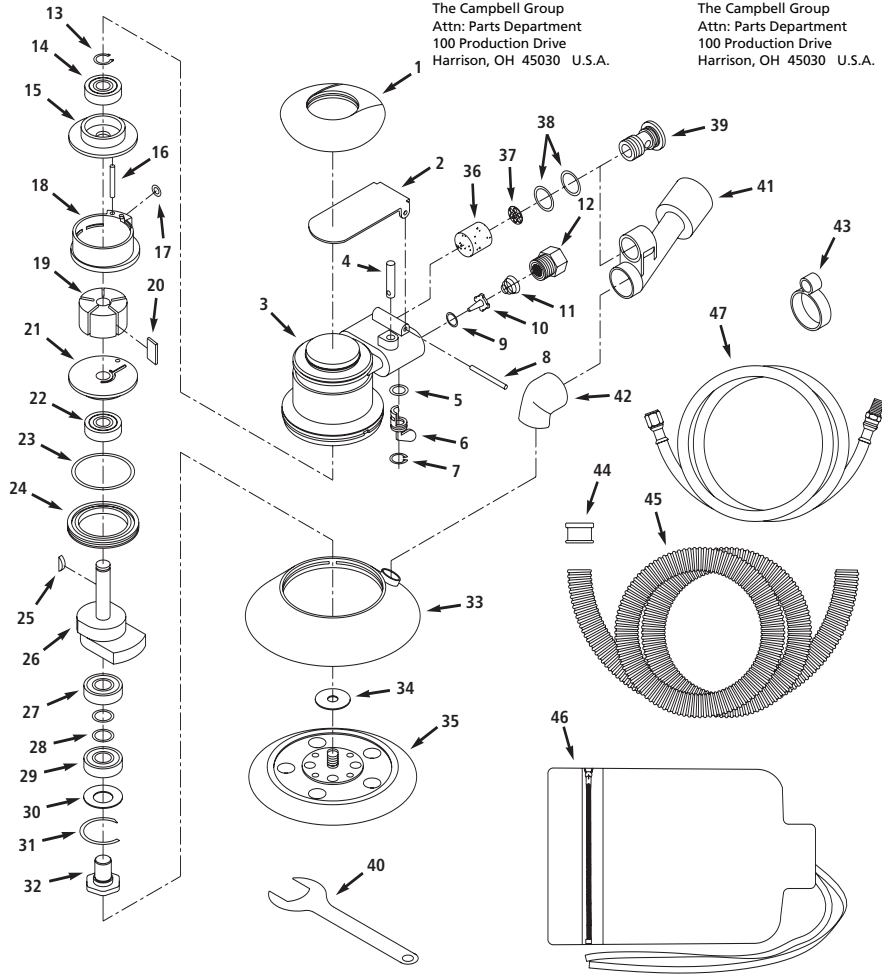

- Model number
- Stamped-in code
- Part description and number as shown in parts list

S'il vous plaît fournir l'information suivante:

- Numéro du modèle
- Code estampé
- Description et numéro de la pièce

Replacement Parts List

Ref. No.	Description	Part Number	Qty.
1	Grip ring	SX111400AV	1
2	Throttle level	+	1
3	Housing	SX111600AV	1
4	Valve stem	▲	1
5	O-ring	▲	1
6	Speed adjustment lever	▲	1
7	Int. retaining ring	▲	1
8	Spring pin	+	1
9	Valve seat	▲	1
10	Valve	▲	1
11	Spring	▲	1
12	Air inlet bushing assembly	SX112500AV	1
13	Ext. retaining ring	†	1
14	Bearing	◆	1
15	Rear end plate	◆	1
16	Spring pin	□	1
17	O-ring	†, □	1
18	Cylinder	□	1
19	Rotor	SX113200AV	1
20	Vane	†	5
21	Front end plate	○	1
22	Bearing	○	1
23	O-ring	†	1
24	Lock ring	SX113700AV	1
25	Key	†	1
26	Balancer shaft	SX113900AV	1
27	Bearing	●	1
28	Bearing spacer	●	1
29	Sealed bearing	●	1
30	Belleville washer	●	1
31	Retaining ring	†, ●	1
32	Spindle	●	1
33	Vacuum skirt for tapered edge pads	SX115900AV	1
▲	Vacuum skirt for flat pads	SX116000AV	1

Ref. No.	Description	Part Number	Qty.
34	Spacer (included with #35)	—	1
35	Sanding pads (includes #34)	SX116100AV	1
▲	Tapered edge, hook and loop	SX116200AV	1
▲	Flat, psa	SX116300AV	1
▲	Flat, hook and loop	SX116400AV	1
36	Muffler	†, ◆	1
37	Muffler plate	◆	1
38	O-ring	◆	2
39	SGV retainer	◆	1
40	24mm Pad wrench	SX115600AV	1
41	SGV Exhaust fitting	※	1
42	SGV Adapter	※	1
43	Hose clip	■	5
44	Vacuum bag fitting	■	1
45	Vacuum hose	■	1
46	Vacuum bag	■	1
47	Air hose	SX117300AV	1