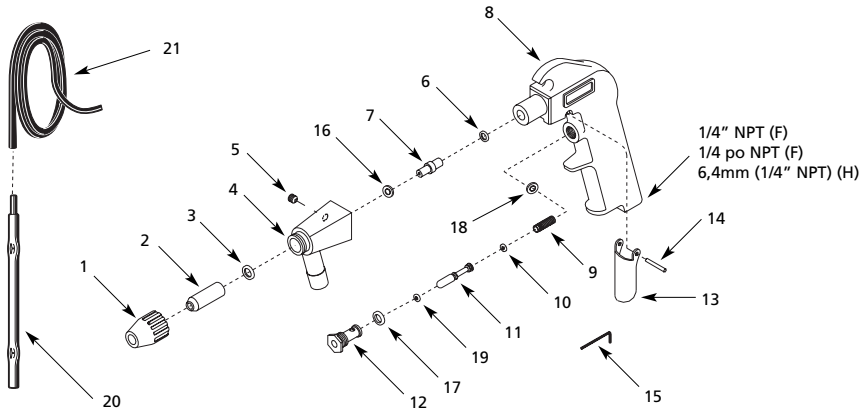

- Model number
- Stamped-in code
- Part description and number as shown in parts list

Address parts correspondence to:

Correspondance: The Campbell Group
Attn: Parts Department
100 Production Drive
Harrison, OH 45030 U.S.A.
Puede escribirnos a:

Replacement Parts List

Ref. No.	Description	Part No.	Qty.
1	Gun tip	AT210100AV	1
2A	Ceramic nozzle	●	1
2B	Carbide nozzle	▲	1
3	Nozzle seal	●▲	1
4	Gun nose	AT210400AV	1
5	Set screw	---	1
6	O-ring	●▲	1
7	Air jet	●▲	1
8	Gun body	AT210900AV	1
9	Valve spring	■	1
10	O-ring	■	2
11	Valve plug	■	1
12	Valve core	■	1
13	Trigger	■	1
14	Trigger pin	■	1
15	Allen wrench	SV109301AV	1
16	O-ring	●▲	1
17	Valve seal	■	1
18	Core seal	■	1
19	O-ring	■	1
20	Pickup tube	SV900900AV	1
21	Material Hose	SV901000AJ	1
■	Trigger and valve repair kit	SV212000AV	1

- Order Model No. MP3109 for ceramic nozzle and jet kit
- ▲ Order Model No. MP3110 for carbide nozzle and jet kit

Liste de Pièces de Rechange

N° de Réf.	Description	N° de Pièce	Qté.
1	Bec du pistolet	AT210100AV	1
2A	Buse céramique	●	1
2B	Buse carbure	▲	1
3	Joint de buse	●▲	1
4	Nez du pistolet	AT210400AV	1
5	Vis de pression	---	1
6	Joint torique	●▲	1
7	Jet d'air	●▲	1
8	Corps du pistolet	AT210900AV	1
9	Ressort de soupape	■	1
10	Joint torique	■	2
11	Tournant	■	1
12	Noyau de soupape	■	1
13	Gâchette	■	1
14	Goupille	■	1
15	Clé hexagonale	SV109301AV	1
16	Joint torique	●▲	1
17	Joint de soupape	■	1
18	Joint de noyau	■	1
19	Joint torique	■	1
20	Tuyau de recueil	SV900900AV	1
21	Tuyau de matériel	SV901000AJ	1
■	Nécessaire pour la réparation de gâchette et de soupape	SV212000AV	1