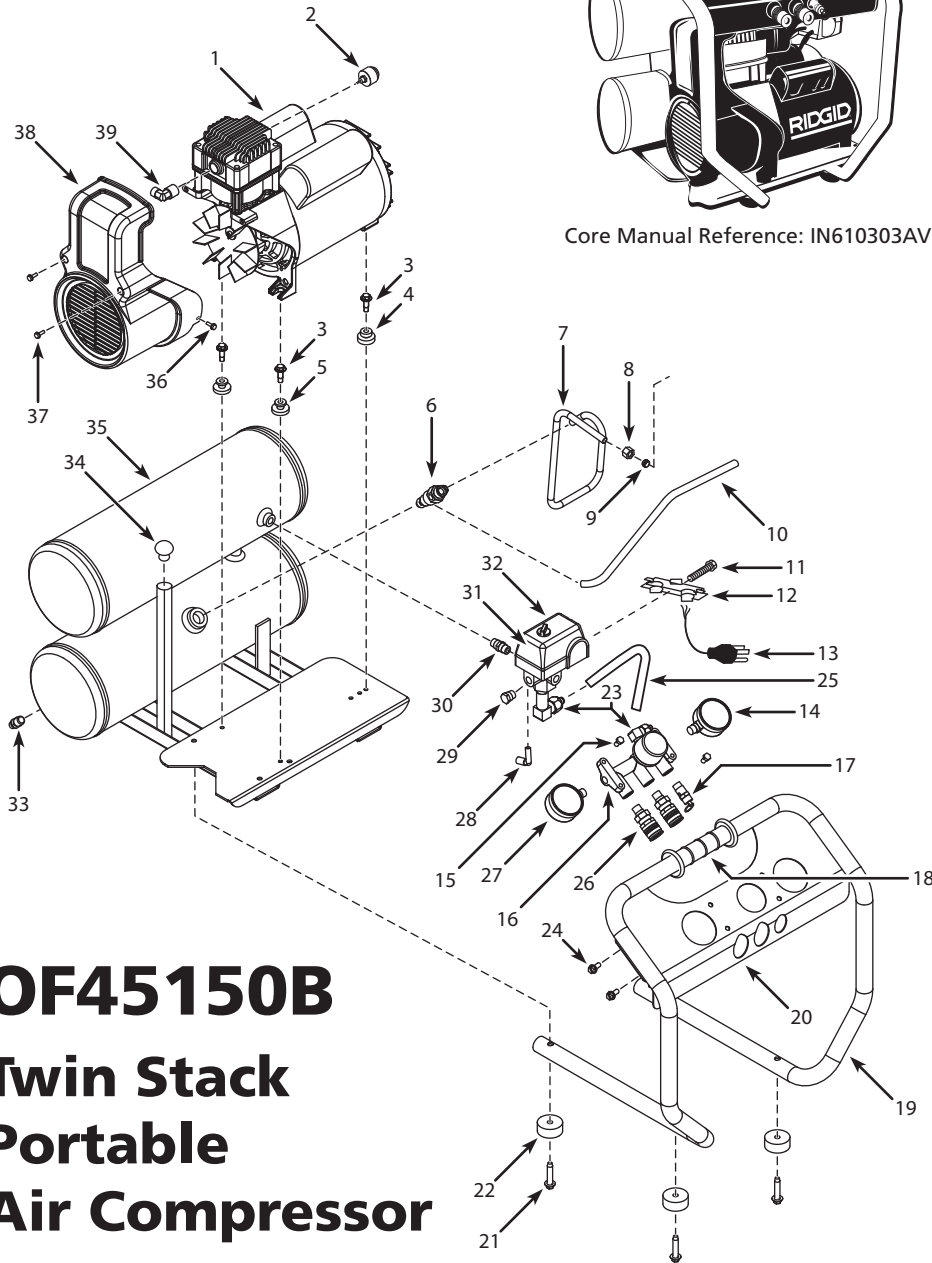

OF45150B Twin Stack Portable Air Compressor

REPAIR PARTS - WHOLE UNIT

For Repair Parts,
Call 1-800-4-RIDGID

Please provide following information:

- Model number
- Serial number (if any)
- Part description and number as shown in parts list

Ref. No.	Part Number	Descriptions	Qty
1	WL373001AV	* Pump/motor assembly	1
2	ST085700AV	Filter	1
3	ST158000AV	Shoulder bolt	3
4	WL003202AV	Rubber bushing (Rear)	1
5	WL003203AV	Rubber bushing (Front)	2
6	CV223800AV	* Check valve	1
7	▲	Exhaust tube (includes nuts and ferrules)	1
8	▲	Nut	1
9	▲	Ferrule	1
10	ST188800AV	Unloader tube (includes tube insert, nut & ferrule)	1
11	ST209800AV	Strain relief screw	1
12	CW209600AV	Strain relief	1
13	EC012600AV	Cord	1
14	GA016709AV	* Tank gauge	1
15	○	1/4 inch - 20 x 1/2 inch Screw	4
16	WL024501AV	* Regulator assy. (includes 14, 26 & 27)	1
17	V-215106AV	165 psi Safety valve	1
18	ST185600AV	* Grip	1
19	WL025900AV	Roll bar	1
20	WL025800AV	Control panel bracket	1
21	ST073276AV	Foot screw	4
22	ST158300AV	Molded rubber bumper	4
23	●	Elbow compression fitting (includes nut & ferrule)	2
24	ST074415AV	1/4 inch - 20 x 1/2 inch Thread cutting screw	4
25	●	Control Panel tube	1
26	HF203300AV	* Coupler	2
27	GA016705AV	* Outlet gauge	1
28	CW210001AV	* Unloader Valve	1
29	ST022500AV	Plug	1
30	HF002401AV	Nipple	1
31	CW217800AV	* Pressure switch cover	1
32	CW211300AV	* Pressure switch	1
33	D-1403	* Tank drain valve	1
34	ST073612AV	Plug	1
35	AR052700OE	4.5 gal. twin tank	1
36	ST129301AV	Shroud screw	1
37	ST129302AV	Shroud screw	2
38	WL012406AV	Shroud	1
39	ST188900AV	Exhaust fitting	1

Repair Parts Kits

▲	WL029600AV	Exhaust tube kit (w/o check valve)
●	ST170400AV	Control panel tube kit (includes inserts, nuts, & ferrules)

* Considered wear items

○ = Standard Hardware Item