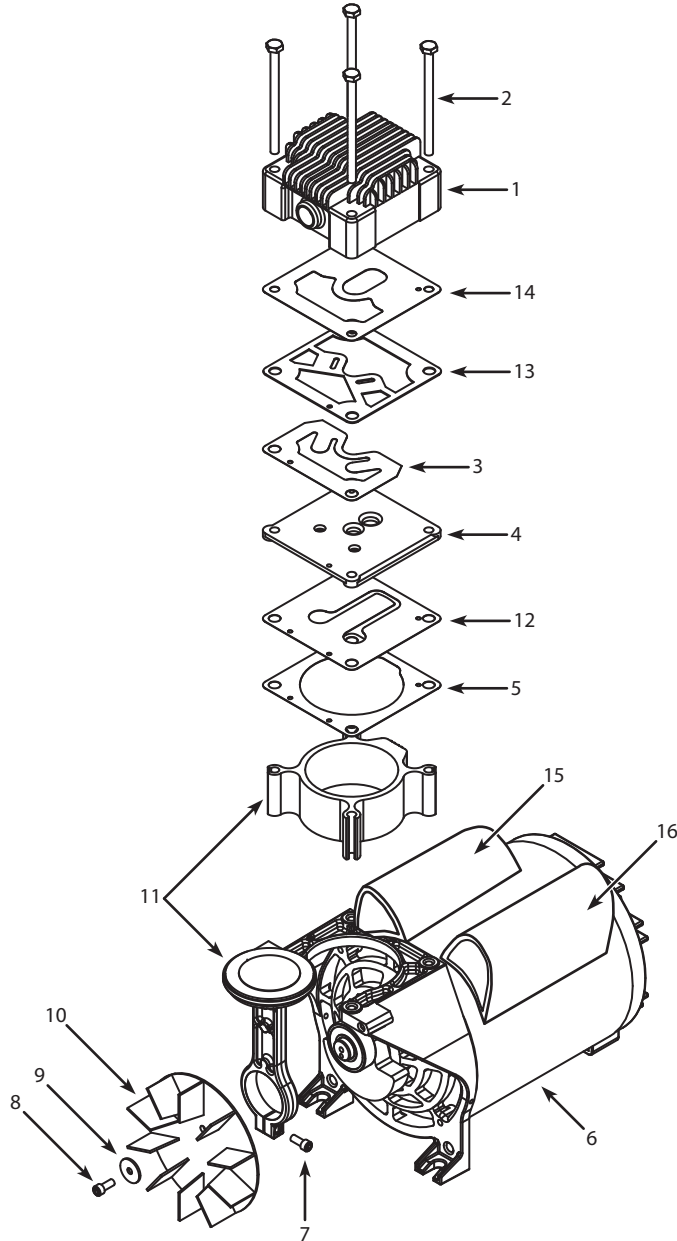

REPAIR PARTS - PUMP

For Repair Parts,
Call 1-800-4-RIDGID

Please provide following information:

- Model number
- Serial number (if any)
- Part description and number as shown in parts list

Ref. No.	Part Number	Descriptions	Qty
1	WL010500AV	Head	1
2	●	Head bolts	4
3	▲	* Exhaust valve	1
4	▲	Valve plate	1
5	▲, XA012100AV	* Cylinder gasket	1
6	N/A	* Motor assembly (includes eccentric/bearing assembly)	1
7	(Included with piston assembly, Ref. No. 11)	M5 x .8 x 20 HH cap screw	1
8	■	M5 x .8 x 12 HHCS (L.H.)	1
9	■	Washer	1
10	■	Fan	1
11	WL210300SJ	Piston/cylinder assembly (includes #7)	1
12	▲	* Intake valve	1
13	▲, XA010800AV	* Head gasket (metal gasket)	1
14	▲, XA012500AV	* Discharge valve gasket	1
15	MC507017AV	Start capacitor (280-520 μF/250 VAC)	1
16	MC506908AV	Capacitor (40 μF/450 VAC)	1

Repair Parts Kits

●	WL602801AJ	Head bolt kit (set of 4)
▲	WL201405SJ	Valve plate kit (Includes #3-5, 12-14)
■	WL209802SJ	Fan kit (includes #8-10)

* Considered wear items

N/A = Not Available