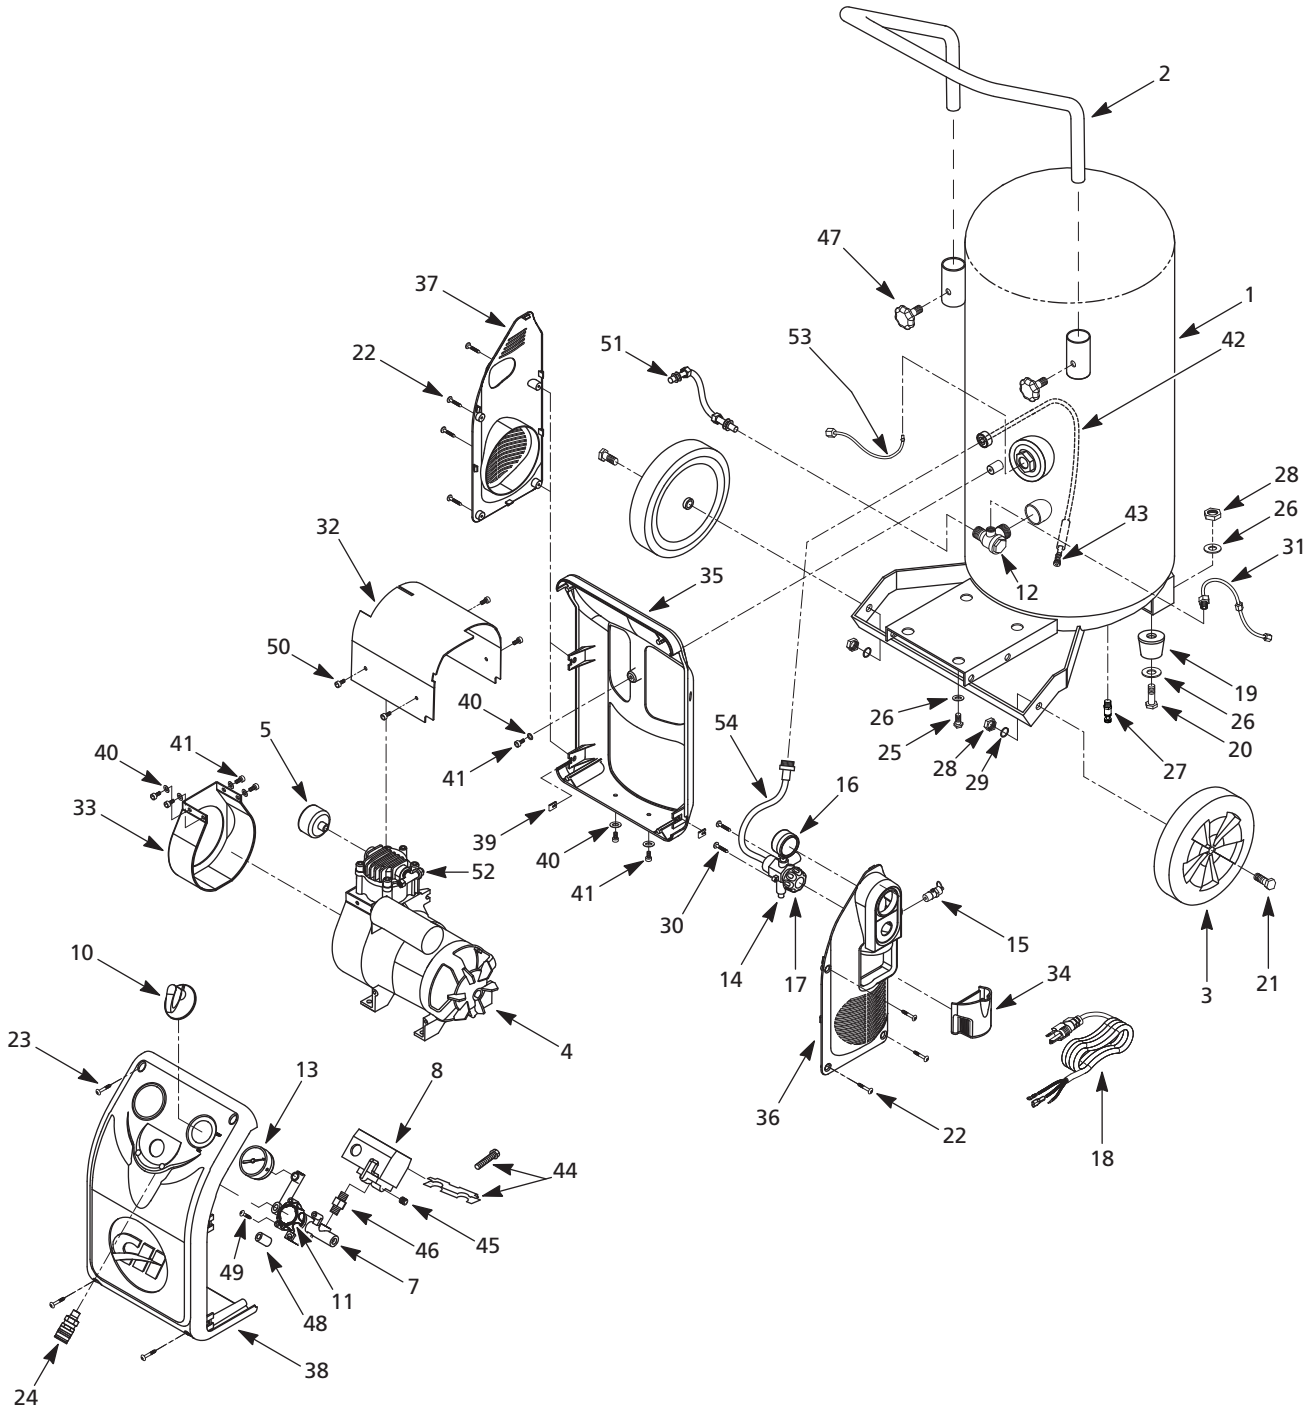

For Replacement Parts or Technical Assistance, Call 1-800-543-6400

Please provide following information:

- Model number
- Serial number (if any)
- Part description and number as shown in parts list

Address any correspondence to:

Campbell Hausfeld
Attn: Customer Service
100 Production Drive
Harrison, OH 45030 U.S.A.

Replacement Parts List

Ref. No.	Description	Part Number	Qty.
1	20 Gallon Tank Assembly	AR063200AV	1
2	Tank Handle	HU001400AV, ◆	1
3	8 inch Wheel	WA006100AV, ●	2
4	Pump / Motor Assembly	HU100100AV	1
5	Air Filter (includes Filter Element)	HL018200AV	1
6 ★	Filter Element	HL018300AV	1
7	Regulator Manifold Assembly	HU001000AV, ▲	1
8	Pressure Switch (includes Unloader Valve)	CW218500AV	1
9 ★	Unloader Valve	CW212400AV	1
10	Pressure Switch Knob	CW000900AV	1
11	Regulator Knob Assembly	RE300600AV, ▲	1
12	Check Valve	HL019400AV	1
13	Outlet Pressure Gauge	GA032800AV	1
14	Drain Valve	D-140800AV, △	1
15	1/4 inch NPT Safety Valve	V-215100AV	1
16	Tank Pressure Gauge	GA032900AV	1
17	Drain Knob	HU001500AV, △	1
18	Power Cord	EC014000AV	1
19	Rubber Foot	▼	1
20	Foot Bolt - M8 x 20	▼	1
21	Wheel Bolt - M8	●	2
22	Shroud Tap Screw - M4.8 x 12	○	8
23	Shroud Tap Screw - M3.8 x 18	○	4
24	I/M Coupler	MP602200AV	1
25	Bolt - M8 x 25	■	4
26	Washer - M8	■ ▼	6
27	Drain Valve	D-1403	1
28	Nut - M8	▼ ●	3
29	Washer - M8	●	2
30	Tap Screw - M4.8 x 12	▽	2
31	Unloader Tube (includes nut, fitting, ferrules, and hose inserts)	HU002700AV	1
32	Motor Shroud	HU000500AV	1
33	Pump Shroud	HU000600AV	1
34	Drain Cup	WL045900AV	1
35	Back Shroud Panel	HU000400AV	1
36	Side Shroud Panel (Drain)	HU000300AV	1
37	Side Shroud Panel (Filter)	HU000200AV	1
38	Front Shroud Panel	HU000100AV	1
39	Clip	○	8
40	Washer - M6	○◇	9

Ref. No.	Description	Part Number	Qty.
41	Bolt - M6 x 10	○◇	9
42	1/8 inch Nylon Tube	HU003300AV, □	1
43	1/8 inch NPT Hose Barb	HF115700AV, □	2
44	Strain Relief with Screw	--	1
45	Threaded Plug	ST022500AV	2
46	Pipe Nipple	HL019100AV	1
47	Handle Knob Bolt - M6 x 25	HU003400AV, ◆	2
48	Spacer	○	4
49	Screw - M4 x 35	▲○	4
50	Bolt - M5 x 12	◇	4
51	Exhaust Tube (includes nuts and ferrules)	HU002800AV	1
52	Tee with Cold Start Valve	HL018100AV	1
53	Tube	HU003700AV	1
54	Hose Assembly	HU002500AV	1

REPLACEMENT PARTS KITS

▲	Regulator / Knob Kit	RE300700AV
■	Base Plate Hardware (set of 8)	HU002900AV
●	Wheel Kit	HU001100AV
◆	Handle Kit	HU001300AV
▼	Rubber Foot Kit	HM001900AV
△	Drain Valve Kit	HU003000AV
□	Drain Tube Kit	HU002400AV
○	Shroud Screw Kit [(includes #22 (qty: 8); #23 (qty: 4); #39 (qty: 8); #40 (qty: 5); #41 (qty: 5); #48 (qty: 4); #50 (qty: 4)]	HU001200AV
◇	Pump & Motor Shroud Screw Kit [(includes #40 (qty: 4); #41 (qty: 4); #51 (qty: 4)]	HU002300AV
▽	Standard hardware item - available at your local hardware store	
★	Not Shown	
--	Not Available