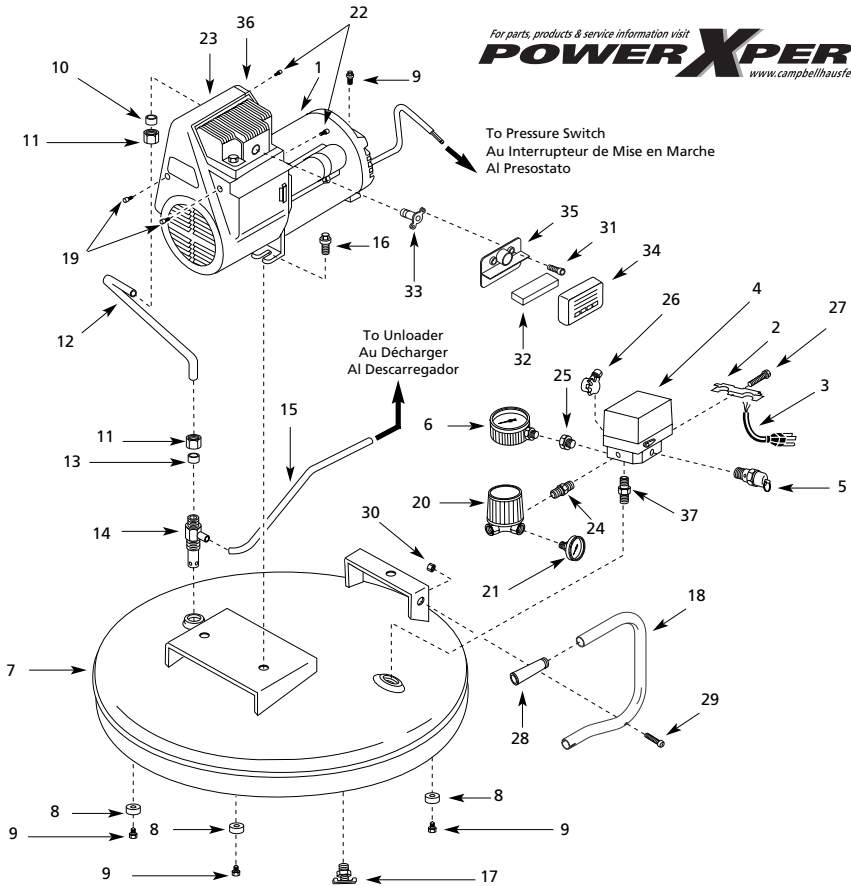

Portable Air Compressor Compresseur d'Air Portatif Compresor d'Aire Portáil

Replacement Parts List

Liste de Pièces de Rechange
Lista de Repuestos

WL504309, WL505203, WL505905, WL507800, WL507900

For parts, products & service information visit
POWER XPERT
www.campbellhausfeld.com

WL504309, WL505203, WL505905, WL507800 and WL507900

For Replacement Parts, Call 1-800-543-6400

Please provide following information:

- -Model number
- -Serial number (if any)
- -Part description and number as shown in parts list

Address parts correspondence to:
The Campbell Group / Parts Department
100 Production Drive
Harrison, OH 45030

Ref. No.	Description	WL504309	WL505203	WL505905	Qty.
		WL507900		WL507800	
1	Pump/motor	WL361501AJ	WL382001AJ	WL362001AJ	1
2	Strain relief	CW000700AV	CW000700AV	CW000700AV	2
3	Power cord w/plug	EC012600AV	EC012500AV	EC012600AV	1
4	■ Pressure switch	CW207588AV	CW207588AV	CW207588AV	1
5	■ ASME safety valve	V-215100AV	V-215100AV	V-215100AV	1
6	■ 1/8" NPT - Gauge	GA016300AV	GA016300AV	GA016300AV	1
7	Tank	AR026304BR	AR026304BR	AR026304BR	1
8	Foot	ST158300AV	ST158300AV	ST158300AV	3
9	5/16"-18 x 1/2" Washer head tap screw	ST116400AV	ST116400AV	ST116400AV	4
10	Ferrule (Brass)	ST032900AV	ST032900AV	ST032900AV	1
11	Nut	ST033001AV	ST033001AV	ST033001AV	2
12	Exhaust tube	WL001700AP	WL001701AP	WL001701AP	1
13	Ferrule (Rubber)	ST067300AV	ST067300AV	ST067300AV	1
14	Check valve	CV221503AJ	CV221503AJ	CV221503AJ	1
15	Flex tube	ST079702AV	ST079702AV	ST079702AV	1
16	5/16"-18 x 1/2" Washer head tap screw	ST073275AV	ST073275AV	ST073275AV	2
17	Drain cock	D-1403	D-1403	D-1403	1
18	Handle	WL006700AV	WL006700AV	WL006700AV	1
19	M5 x .8 x 32 Screws	ST129302AV	ST129302AV	ST129302AV	2
20	Regulator	RE206203AV	RE206203AV	RE206203AV	1
21	1/8" NPT - Gauge	GA016101AV	GA016101AV	GA016101AV	1
22	Plascrews M3	ST158400AV	ST158400AV	ST158400AV	2
23	Front shroud	WL006603AV	WL006603AV	WL006603AV	1
24	Nipple	HF002401AV	HF002401AV	HF002401AV	2
25	■ Reducer	ST071407AV	ST071407AV	ST071407AV	1
26	■ Unloader	CW000800AV	CW000800AV	CW000800AV	1
27	Strain relief screw	ST074418AV	ST074418AV	ST074418AV	1
28	Handle grip	ST160000AV	ST160000AV	ST160000AV	1
29	Handle screw	ST012800AV	ST012800AV	ST012800AV	1
30	Nut	ST146000AV	ST146000AV	ST146000AV	1
31	▲ 1/4"-20 x 3/4" TT Screw	ST074415AV	ST074415AV	ST074415AV	2
32	▲ Filter element	VT042500AV	VT042500AV	VT042500AV	1
33	▲ Adapter filter	WL002800AV	WL002800AV	WL002800AV	1
34	▲ Filter housing (Front)	WL208900AV	WL208900AV	WL208900AV	1
35	▲ Filter housing (Back)	WL209000AV	WL209000AV	WL209000AV	1
36	Rear shroud	WL007600AV	WL007600AV	WL007600AV	1
37	Nipple	ST070324AV	ST070324AV	ST070324AV	1

REPAIR KITS

■	Manifold assembly (Includes ref. nos. 5, 6, 7, 27 & 28)	CV303100AJ	CV303100AJ	CV303100AJ	1
▲	Filter assembly (Includes ref. nos. 31 - 36)	WL209100AJ	WL209100AJ	WL209100AJ	1