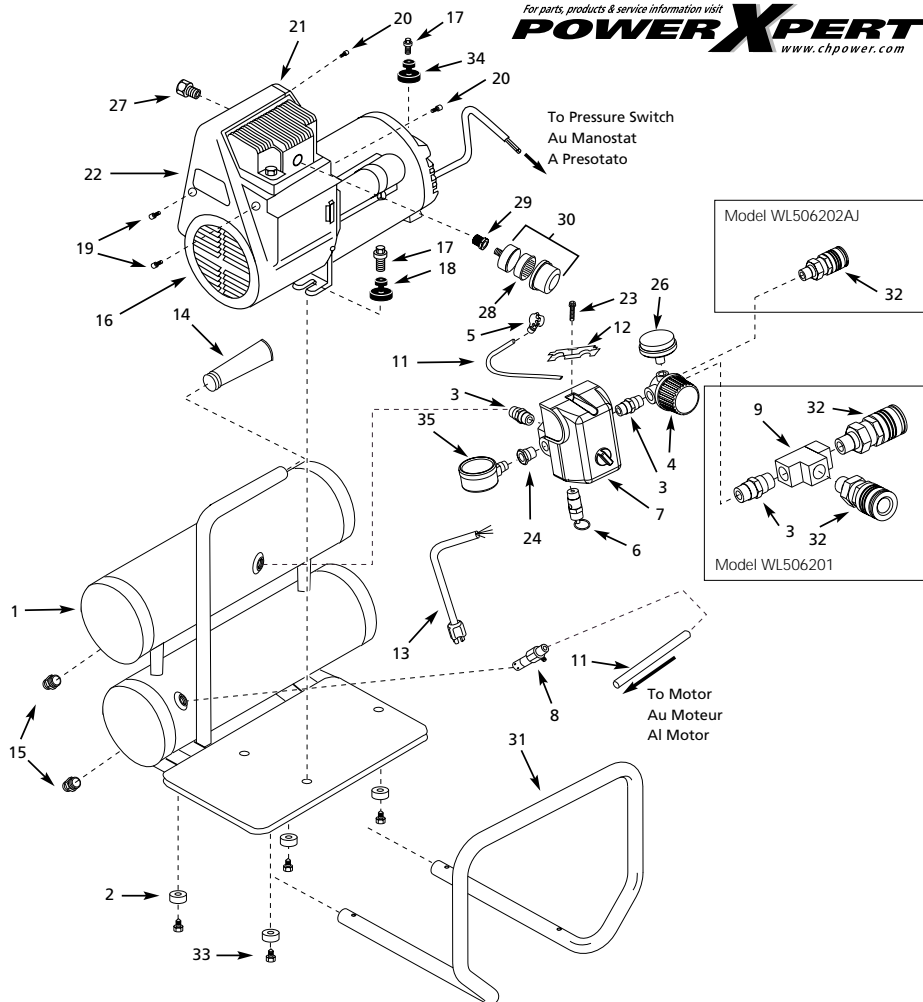

Portable Air Compressor Compresseur D'air Portatif Compresores D'aire Portáil

Replacement Parts List
Liste de Pièces de Rechange
Lista de Repuestos

WL506201, WL506202

POWER XPERT
www.chpower.com

WL506201, WL506202

For Replacement Parts, Call 1-800-543-6400

Please provide following information:
-Model number
-Serial number (if any)
-Part description and number as shown in parts list

Address parts correspondence to:
The Campbell Group / Parts Department
100 Production Drive
Harrison, OH 45030 U.S.A.

Ref. No.	Description	WL506201	WL506202	Qty.
1	4 gal. twin tank	AR049900CG	AR049900CG	1
2	Molded rubber bumper	ST158300AV	ST158300AV	4
3	Nipple	HF002401AV	--	3
	Nipple	--	HF002401AV	2
4	Regulator	RE206203AV	RE206203AV	1
5	Unloader	CW210000AV	CW210000AV	1
6	140 psi Safety valve	V-215100AV	V-215100AV	1
7	Pressure switch	CW208700AJ	CW208700AJ	1
8	● Check valve	--	--	1
9	T connector	ST183700AV	--	1
10	● Exhaust tube	--	--	1
11	1/4" Flexible tube	ST079710AV	ST079710AV	1
12	Strain relief	CW209600AV	CW209600AV	1
13	Cord	EC012600AV	EC012600AV	1
14	Hand grip	ST160000AV	ST160000AV	1
15	Drain cock	D-1403	D-1403	2
16	Pump/motor assembly	WL372001AJ	WL372001AJ	1
17	Shoulder bolt	ST158000AV	ST158000AV	3
18	Rubber bushing	WL003203AV	WL003203AV	2
19	Shroud screw	ST129302AV	ST129302AV	2
20	Plascrew	ST158400AV	ST158400AV	2
21	Rear cover	WL007600AV	WL007600AV	1
22	Front shroud	WL006603AV	WL006603AV	1
23	Strain relief screw	ST209800AV	ST209800AV	1
24	Reducer	ST071407AV	ST071407AV	1
25	Δ Warning label decal	DK632600AV	DK632600AV	1
26	Gauge	GA015505AV	GA015505AV	1
27	● Fitting	--	--	1
28	Filter element	WL012300AV	WL012300AV	1
29	Reducer 1/2" - 3/8"	ST151200AV	ST151200AV	1
30	Filter	WL011900AV	WL011900AV	1
31	Roll bar	WL006900AV	WL006900AV	1
32	Coupler	MP333610	--	2
	Coupler	--	MP323400AV	1
33	Foot screw	ST073276AV	ST073276AV	4
34	Rubber bushing (Rear)	WL003202AV	WL003202AV	1
35	Gauge	GA016302AV	GA016302AV	1

REPAIR KITS

●	Exhaust tube kit	WL209302AJ	WL209302AJ	1
(Δ)	Not shown