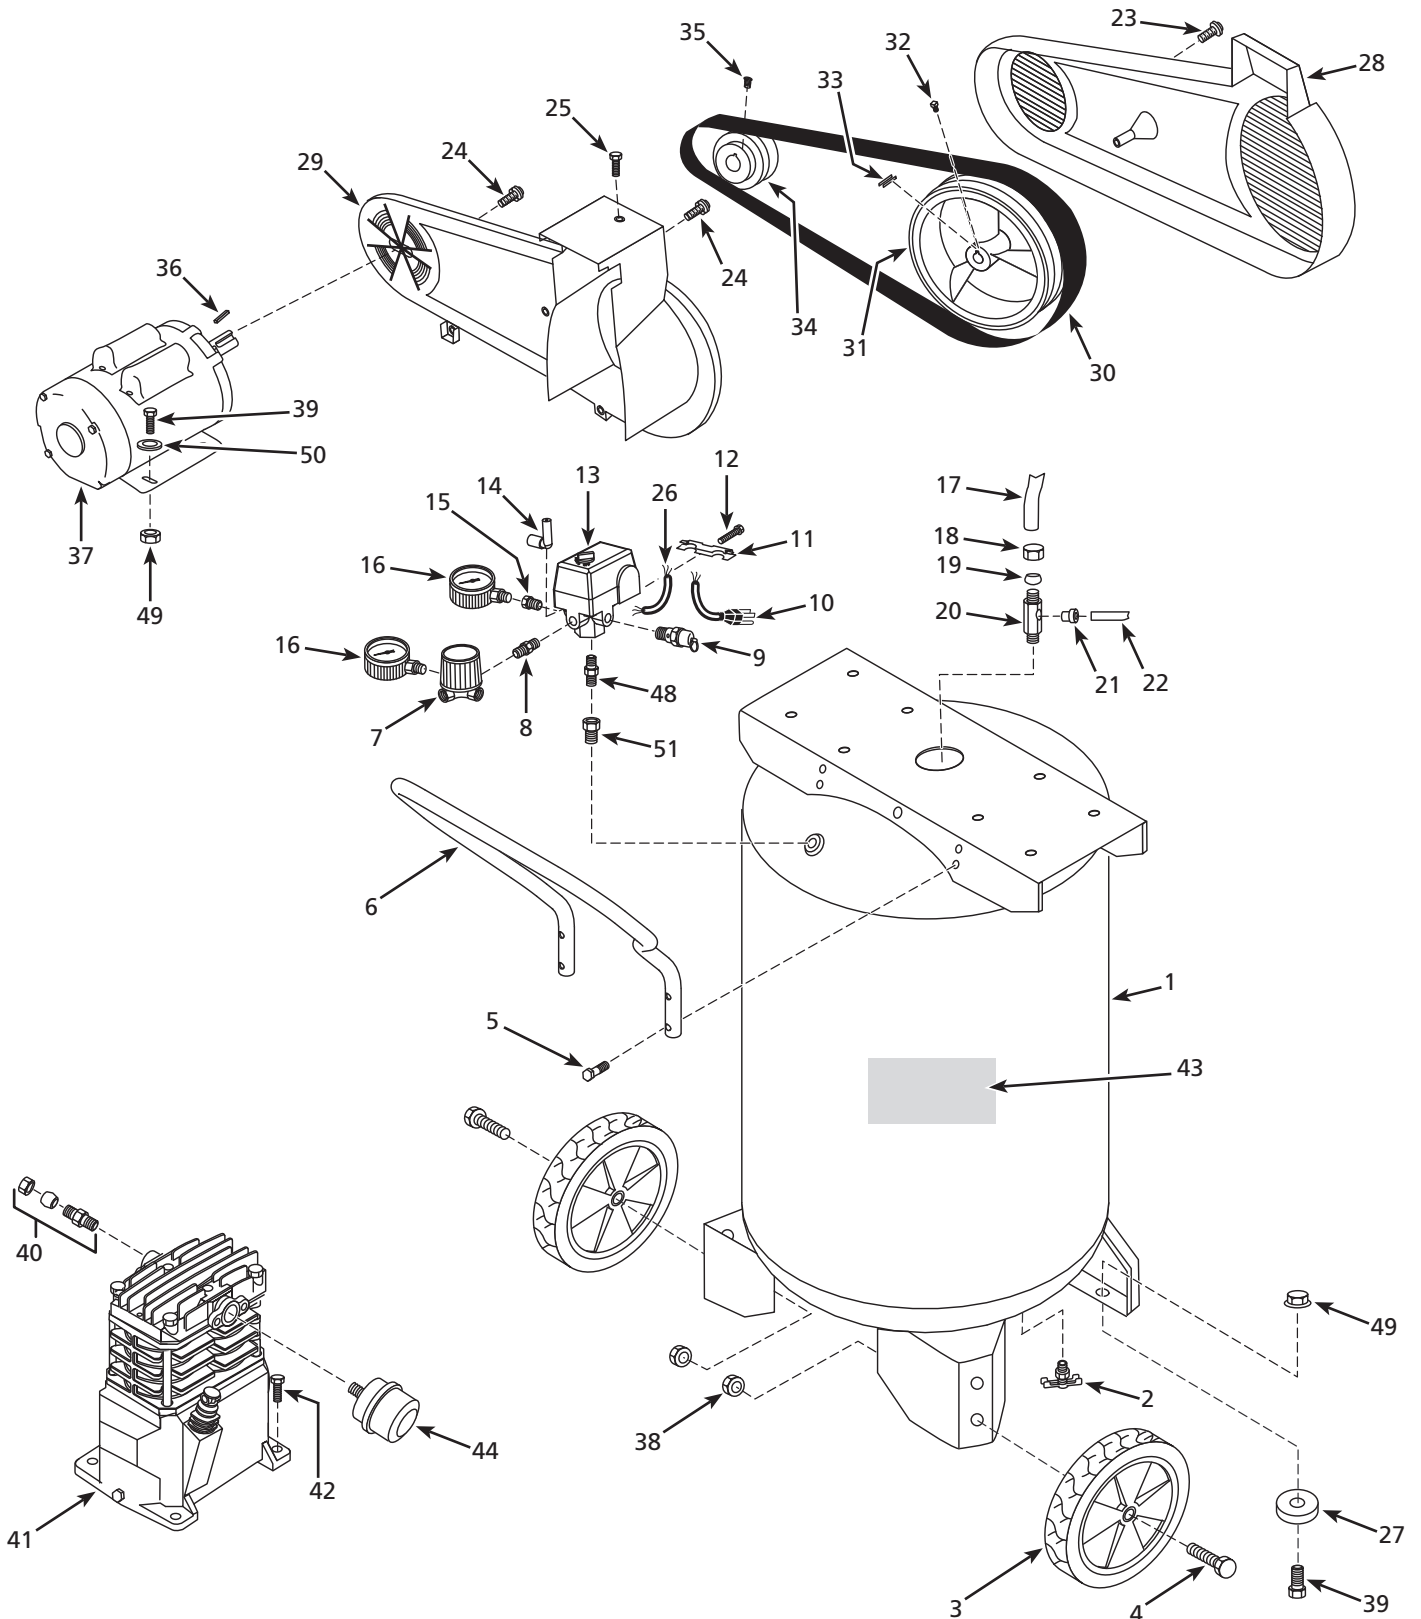

Portable Vertical Compressor

Compresseur Vertical Portatif

Compresor Vertical Portátil

Replacement Parts List
Liste de Pièces de Rechange
Lista de Repuestos

EX800801, VT631504, VT631901, VT559506, VT634500

For replacement parts or technical assistance, call 1-800-543-6400

Please provide following information:

- Model number
- Serial number (if any)
- Part description and number as shown in parts list

Address parts correspondence to:

Attn: Customer Service
100 Production Drive
Harrison, OH 45030 U.S.A.

Replacement Parts List