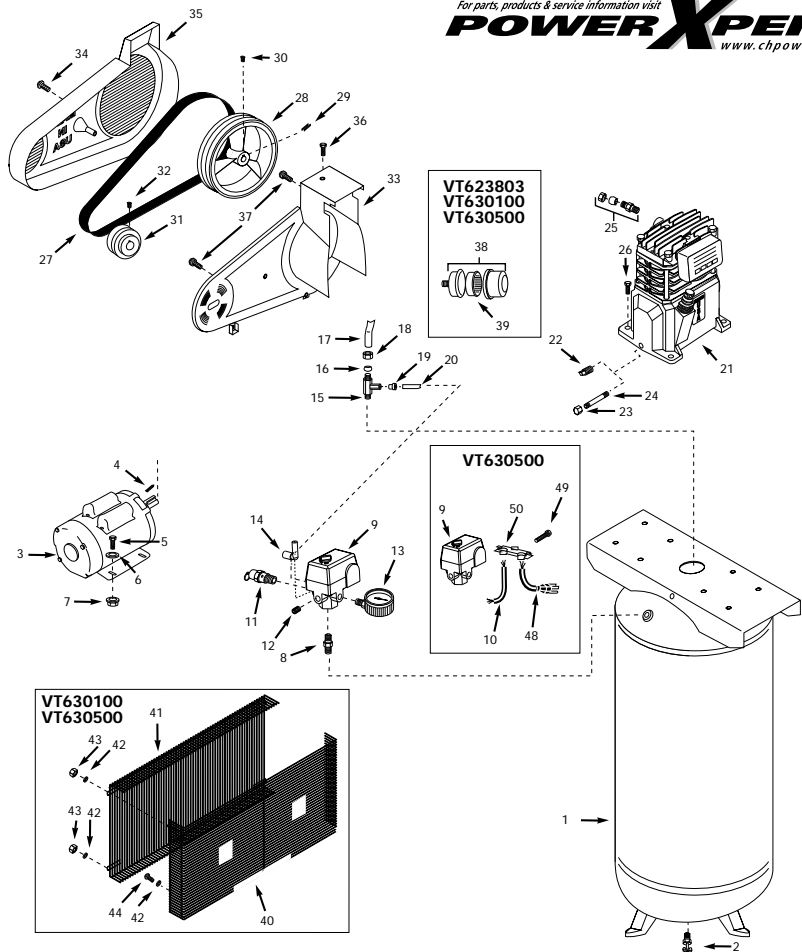

Vertical Air Compressors

Compresseurs d'Air Verticaux

Compressores de Aire Verticales

Replacement Parts List
Liste de Pièces de Rechange
Lista de Repuestos

VT558804, VT619503, VT627503,
VT623803, VT630100, VT630500, VT6310, and VT6312

For parts, products & service information visit
POWER XPERT
www.chpower.com