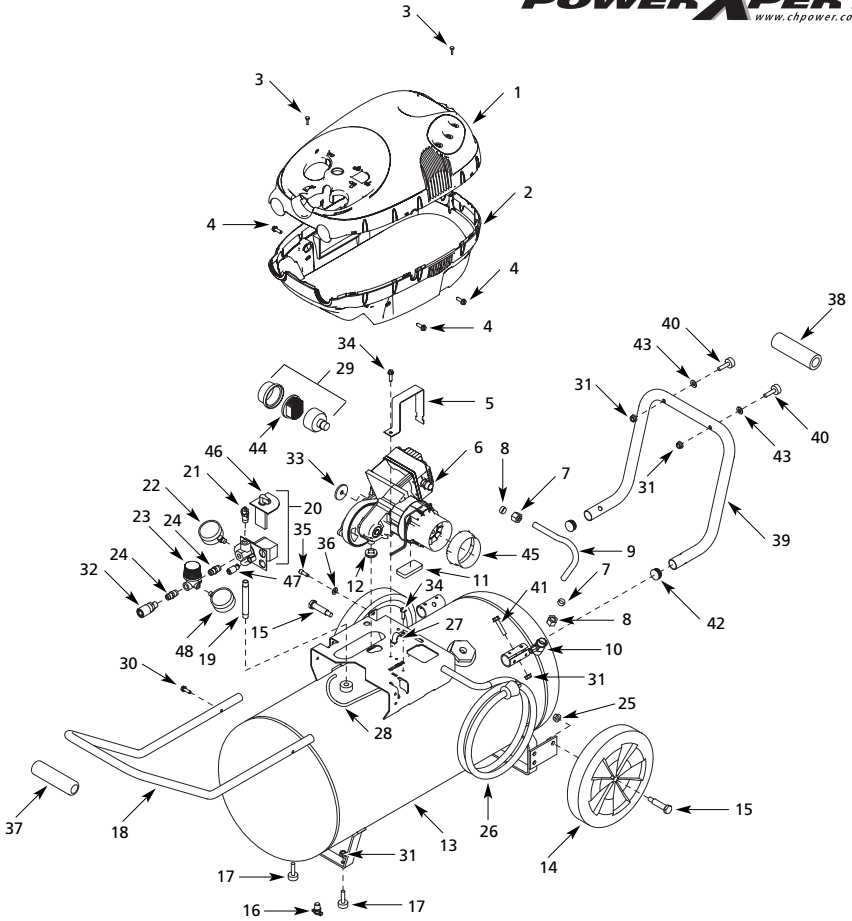

Oilless Air Compressors

Compresseurs d'Air Sans Huile

Compresores Sin Aceite

Replacement Parts List
Lista de Repuestos
Liste de Pièces de Rechange

WL650901, WL650801, WL651101

For parts, product & service information visit
POWER XPERT
www.chpower.com

For Replacement Parts, Call 1-800-543-6400

Please provide the following information:

- -Model number
- -Serial number (if any)
- -Part description and number as shown in parts list

Address parts correspondence to:
Parts Department
100 Production Drive
Harrison, OH 45030 USA

Ref. No.	Description	Part Numbers			Qty.
		WL650901	WL650801	WL651101	
1	Top cover	WL023300AV	WL023300AV	WL023300AV	1
2	Lower cover	WL023400AV	WL023400AV	WL023400AV	1
3	Screw	ST058502AV	ST058502AV	ST058502AV	2
4	Screw, 1/4" - 20 x 3/4"	ST074415AV	ST074415AV	ST074415AV	4
5	Motor bracket	BA018300AV	BA018300AV	BA018300AV	1
6	Pump/motor assembly ■	WL390100AJ	WL390100AJ	WL390100AJ	1
7	Compression nut	ST033001AV	ST033001AV	ST033001AV	2
8	Rubber sleeve	ST085200AV	ST085200AV	ST085200AV	2
9	Exhaust tube	WL014000AP	WL011200AP	WL014000AP	1
10	Check valve	CV222201AJ	CV222201AJ	CV222201AJ	1
11	Motor pad ▲, ■	WL007802AV	WL007802AV	WL007802AV	1
12	Grommet ▲	WL008000AV	WL008000AV	WL008000AV	1
13	Tank	AR051800CG	AR052400CG	AR045300CG	1
14	Wheel	WA004000AV	WA003900AV	WA003900AV	2
15	Axle bolt	ST033400AV	ST033400AV	ST033400AV	2
16	Drain cock	D-1403	D-1403	D-1403	1
17	Foot	ST162600AV	ST162600AV	ST162600AV	2
18	Handle	HL005000AV	HL005000AV	HL004300AV	1
19	Pipe nipple	ST070350AV	ST070362AV	ST070350AV	1
20	Pressure switch (includes 46 and 47)	CW211400AV	CW209400AV	CW211400AV	1
21	Safety valve	V-215106AV	V-215100AV	V-215106AV	1
22	Gauge	GA016710AV	GA016710AV	GA016710AV	1
23	Regulator	RE206901AV	RE206901AV	RE206901AV	1
24	Nipple	HF007301AV	HF007301AV	HF007301AV	2
25	Nut	ST033500AV	ST033500AV	ST033500AV	2
26	Power cord with plug	EC012601AV	EC012601AV	EC012601AV	1
27	Clip	WL012700AV	WL012700AV	WL012700AV	1
28	Flexible tube	ST117803AV	ST117803AV	ST117803AV	1
29	Filter	WL012000AV	WL012000AV	WL012000AV	1
30	Screw, 1/4" - 20 x 1-1/4"	ST073273AV	ST073273AV	ST073273AV	2
31	Nut	—	ST146001AV	ST146001AV	2
	Nut	ST146001AV	—	—	6
32	Coupler	HF005500AV	HF005500AV	MP288300AV	1
33	Washer	ST070933AV	ST070933AV	ST070933AV	1
34	Screw, 1/4" - 20 x 7/8"	ST073236AV	ST073236AV	ST073236AV	2
35	Screw, 1/4" - 20 x 3/4"	ST120200AV	ST120200AV	ST120200AV	1
36	Washer	ST070910AV	ST070910AV	ST070910AV	1
37	Handle grip	WL012100AV	—	—	1
38	Handle grip	WL012102AV	—	—	1
39	Vertical storage ground iron	WL019500AV	—	—	1
40	Foot	ST162601AV	—	—	2
41	Screw 5/16" - 18 x 1 1/2"	ST178303AV	—	—	2
42	1" Plug	ST073611AV	—	—	2
43	5/16" Washer	ST070930AV	—	—	2
44	Filter element	WL012300AV	WL012300AV	WL012300AV	1
45	Fan duct	WL024200AV	WL024200AV	WL024200AV	1
46	Switch lever	CW210900AV	CW210900AV	CW210900AV	1
47	Unloader valve	CW211500AV	CW211500AV	CW211500AV	1
48	Gauge	GA016711AV	GA016711AV	GA016711AV	1
REPLACEMENT PARTS KITS					
▲	Isolator kit (Includes #11 & 12)	WL211300AJ	WL211300AJ	WL211300AJ	1
■	Motor kit (includes #11)	WL212000AJ	WL212000AJ	WL212000AJ	1