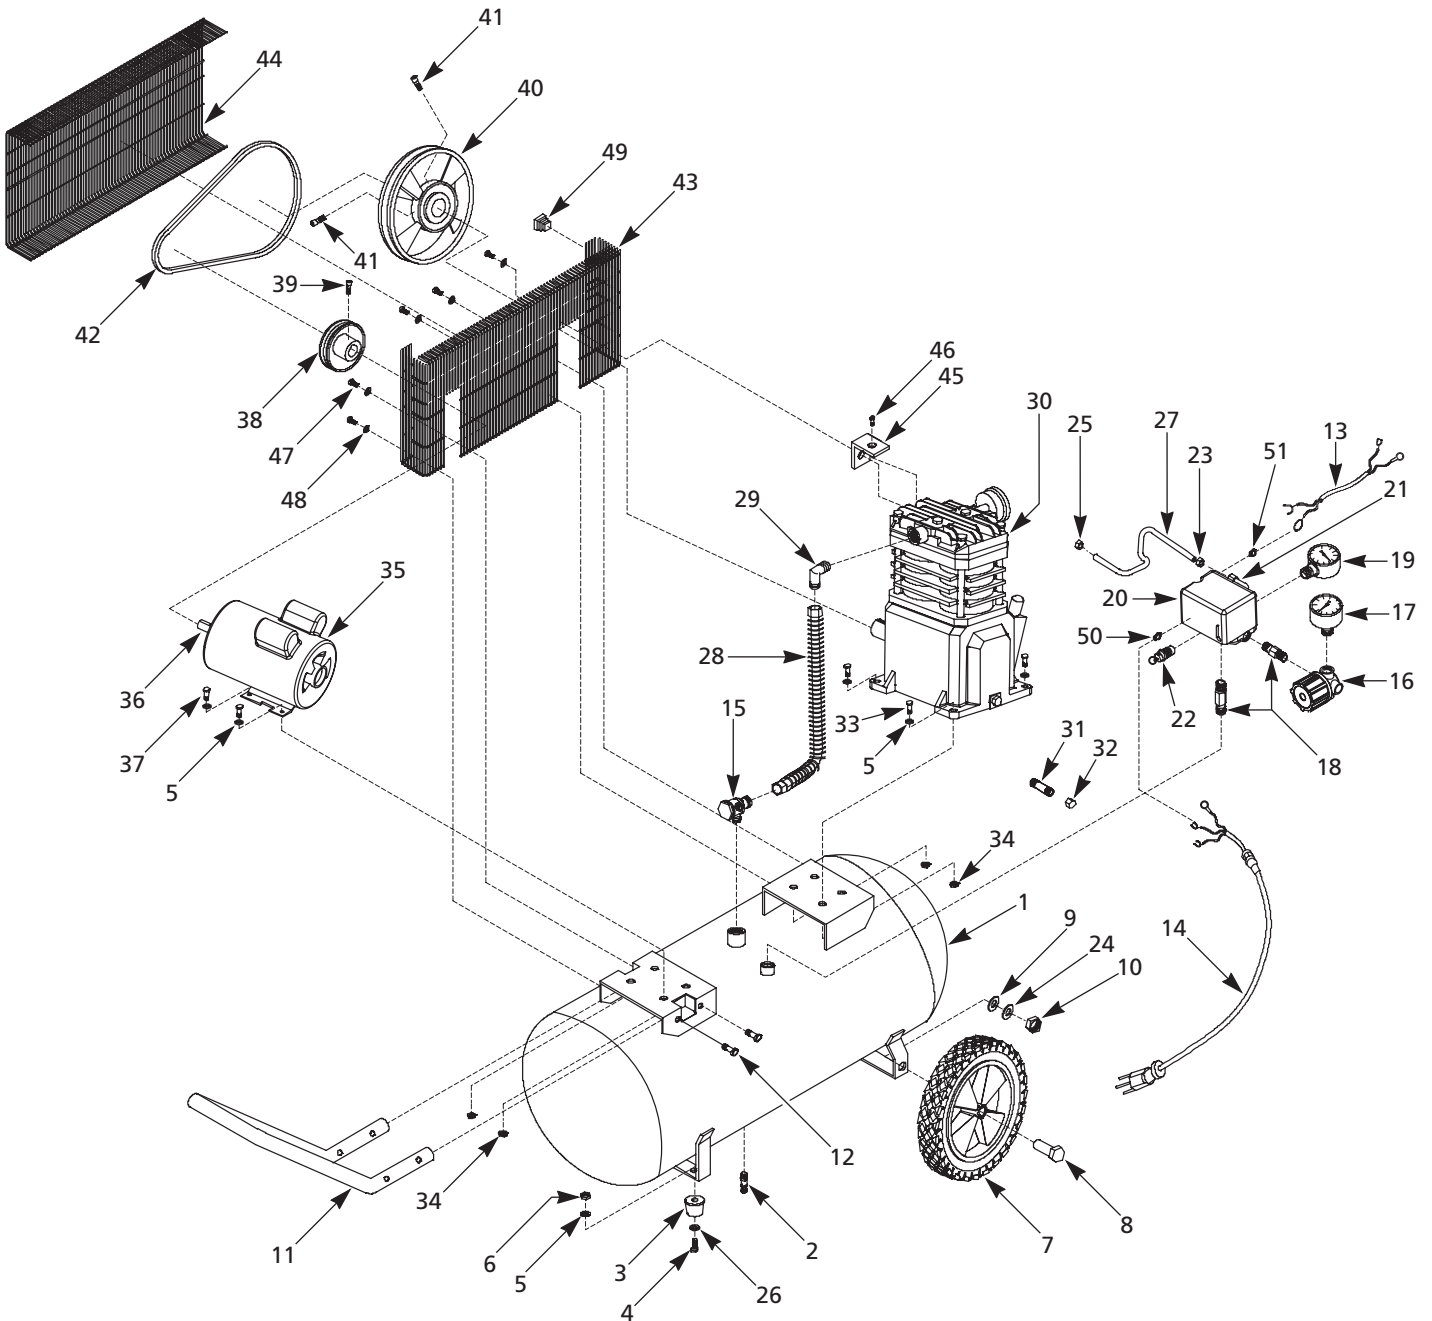

For replacement parts or technical assistance, call 1-800-543-6400

Please provide following information:

- Model number
- Serial number (if any)
- Part description and number as shown in parts list

Address parts correspondence to:

Campbell Hausfeld
Attn: Customer Service
100 Production Drive
Harrison, OH 45030 U.S.A.

Replacement Parts List

Ref. No.	Description	Part Number for Models:			Qty.
		VT640301	VT640401	VT640601 VT640801	
1	Tank	AR062200AV	Not available	Not available	1
2	Drain valve	D-1403	D-1403	D-1403	1
3	Rubber foot	▲	▲	▲	2
4	Foot Bolt	▲	▲	▲	2
5	Washer	▲	▲	▲	10
6	Nut	▲	▲	▲	2
7	Wheel	■	■	■	2
8	Axle bolt	■	■	■	2
9	Washer	■	■	■	2
10	Hex nut	■	■	■	2
11	Handle	●	●	●	1
12	Handle screw	●	●	●	2
13	Motor cord	EC015100AV	EC015100AV	EC015100AV	1
14	Power cord and plug assembly	EC015000AV	EC014900AV	EC015000AV	1
15	Check valve	VT911300AV	VT911300AV	VT911300AV	1
16	Regulator	RE206901AV	RE206901AV	RE206901AV	1
17	Gauge (back mount)	GA016718AV	GA016718AV	GA016718AV	1
18	1/4 inch Nipple	★	★	★	2
19	Gauge	GA016709AV	GA016709AV	GA016709AV	1
20	Pressure switch (includes Unloader valve)	CW217400AV	CW217400AV	CW217400AV	1
21	Unloader valve	CW212400AV	CW212400AV	CW212400AV	1
22	ASME Safety valve	V-215105AV	V-215105AV	V-215105AV	1
23	Nut with captive ferrule (pressure switch end)	▼	▼	▼	1
24	Lock washer	■	■	■	2
25	Nut (check valve end)	▼	▼	▼	1
26	Washer	▲	▲	▲	2
27	Unloader tube	▼	▼	▼	1
28	Exhaust tube	VT910700AV	VT910700AV	VT910700AV	1
29	Elbow fitting	ST085900AV	ST085900AV	ST085900AV	1
30	◆ Pump	VT482200AJ	VT472200AJ	VT482200AJ	1
31	Oil drain extension	ST083800AV	ST083800AV	ST083800AV	1
32	Oil drain cap	ST150100AV	ST150100AV	ST150100AV	1
33	Pump mounting bolt	ST016000AV	ST016000AV	ST016000AV	4
34	5/16 inch - 18 Locknut	★	★	★	8
35	Electric motor (includes Motor key)	MC015502SJ	MC019000SJ	MC015502SJ	1
36	Motor key	KE000903AV	KE000903AV	KE000903AV	1
37	Motor mounting bolt	★	★	★	4
38	Pulley	PU015201AV	PU012600AV	PU015201AV	1
39	M6 x 12 Setscrew	★	★	★	1
40	Flywheel (includes setscrew)	PU015901AV	PU015901AV	PU015901AV	1
41	M10 - 1.5 x 20 Setscrew	★	★	★	2
42	Belt	BT008700AV	BT008700AV	BT008700AV	1
43	Belt guard (back)	△	△	△	1
44	Belt guard (front)	△	△	△	1
45	Hang plate	□	□	□	1
46	Hang plate screw	□	□	□	1
47	Belt guard screw	□	□	□	5
48	Washer	□	□	□	5
49	Belt guard locker	□	□	□	6
50	Power cord strain relief	CW212900AV	CW212900AV	CW212900AV	1
51	Motor cord strain relief	CW212800AV	CW212800AV	CW212800AV	1

REPAIR PARTS KITS

▲	Rubber foot kit	HL021300AV	HL021300AV	HL021300AV
■	Wheel Kit	VT910600AV	VT910600AV	VT910600AV
●	Handle Kit	VT910800AV	VT910800AV	VT910800AV
▼	Unloader tube assembly	VT911500AV	VT911500AV	VT911500AV
△	Belt guard assembly	VT911000AV	VT911000AV	VT911000AV
□	Belt guard hardware kit	VT911100AV	VT911100AV	VT911100AV

- ★ Standard hardware item - available at your local hardware store
- See compressor nameplate for exact model number when ordering pump repair parts.