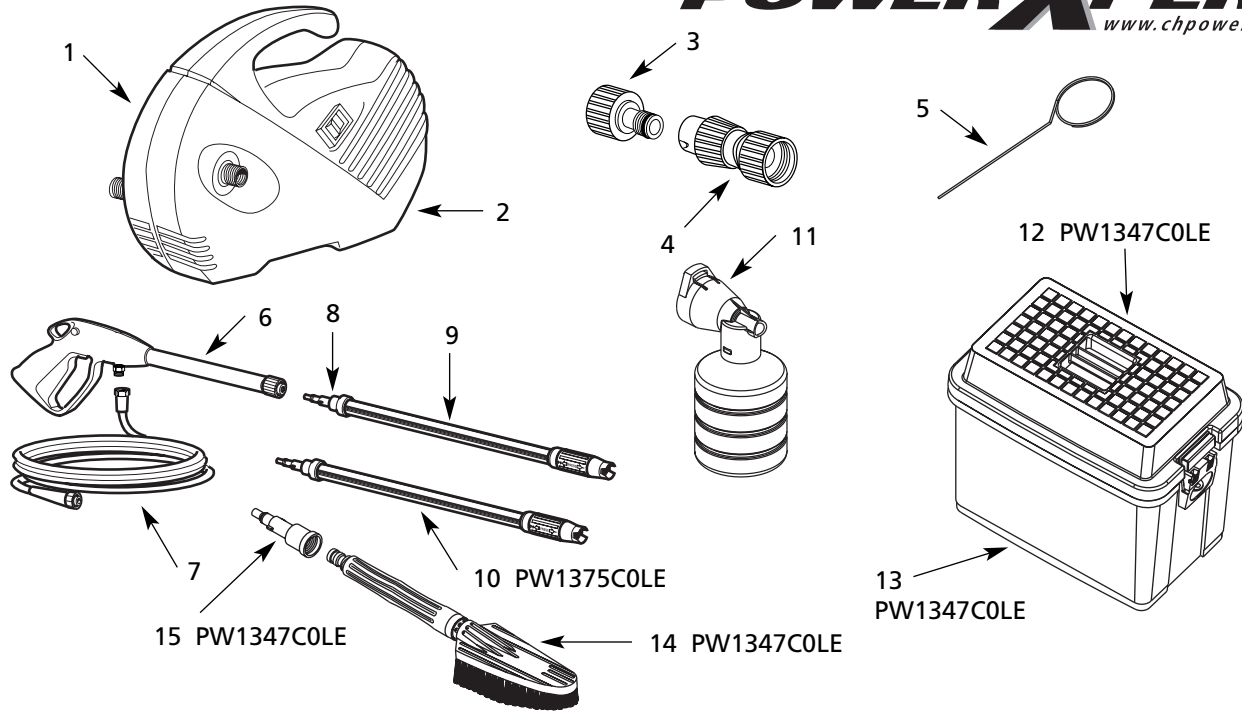

Replacement Parts List

Model PW1345C, PW1347C, PW1375C

For parts, products & service information visit
POWER XPERT
www.chpower.com

For Replacement Parts, Call 1-800-330-0712

Please provide following information:

- Model number
- Serial number (if any)
- Part description and number as shown in parts list

Address parts correspondence to:
Campbell Group/Parts Department
100 Production Drive
Harrison, OH 45030

Ref. No.	Description	Part Number	Qty.
1	Housing Half Inlet Side	PM237200SV	1
2	Housing Half Outlet Side	PM237300SV	1
3	Nipple Adapter	PM022100AV	1
4	Quick Connect Fitting	PM020600SV	1
5	Tip Cleaner	PM008500AV	1
6	Gun	PM037201AV	1
7	Hose	PM012902AV	1
8	O-ring	PM232200SV	1
9	Adjustable Lance	PM231700SV	1
10	Turbo Lance	PM022621AV	1
11	Detergent Applicator	PM231600SV	1
12	Tool Box Lid	HV601500SV	1
13	Tool Box Tub	HV601600SV	1
14	Soft Bristle Brush	PM020300AV	1
15	Bayonet Adapter	PM020401AV	1