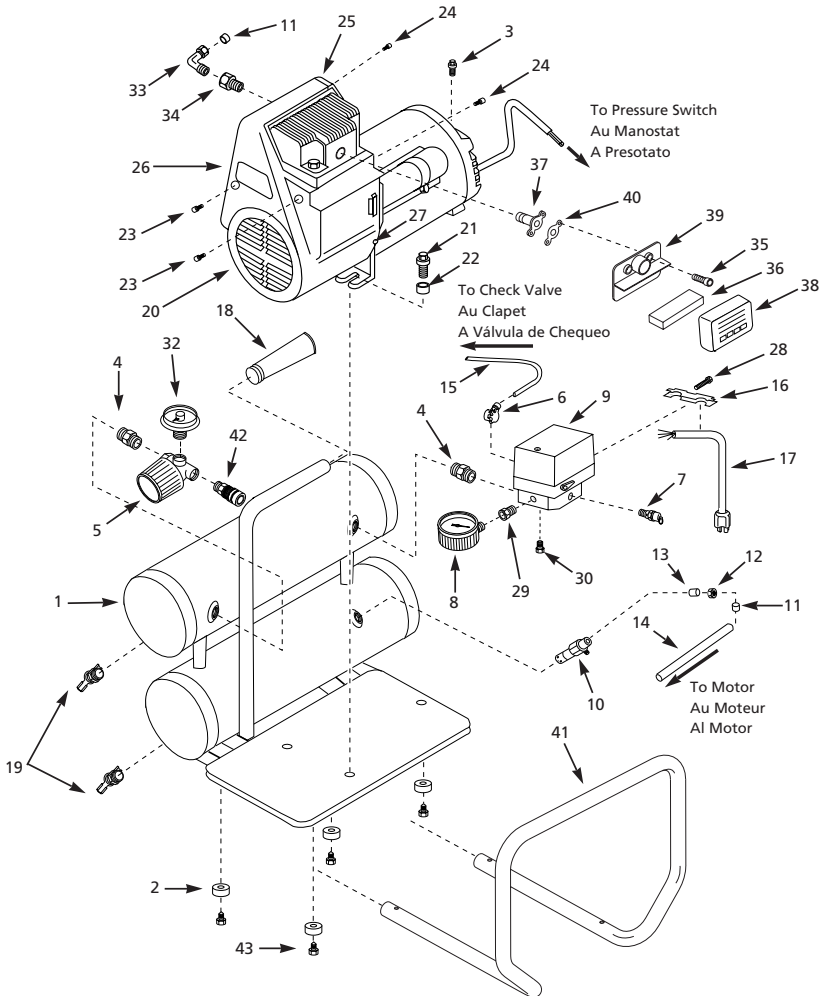

Portable Air Compressor Compresseur D'air Portatif Compresores D'aire Portáil

Replacement Parts List
Liste de Pièces de Remplacement
Lista de Repuestos

WL504108, WL504207, WL505103,
WL505804, WL505805

WL504108, WL504207, WL505103, WL505804, WL505805

For Replacement Parts, Call 1-800-543-6400

Please provide following information:

- -Model number
- -Serial number (if any)
- -Part description and number as shown in parts list

Address parts correspondence to:

The Campbell Group / Parts Department
100 Production Drive
Harrison, OH 45303 U.S.A.

Ref. No.	Description	WL504108	WL504207	WL505103	WL505805 WL505804	Qty.
1	4 gal. twin tank	AR025901BR	AR025901BR	AR025901BR	AR025901BR	1
	4 gal. twin tank	—	—	—	* AR232501LM	1
2	Molded rubber bumper	ST158300AV	ST158300AV	ST158300AV	ST158300AV	4
3	Hex washer head tap screw	ST116400AV	ST116400AV	ST116400AV	ST116400AV	1
4	▲ Nipple	HF002401AV	HF002401AV	HF002401AV	HF002401AV	2
5	Regulator	RE206203AV	RE206203AV	RE206203AV	RE206203AV	1
6	▲ Unloader	CW000800AV	CW000800AV	CW000800AV	CW000800AV	1
7	▲ 140 psi Safety valve	V-215100AV	V-215100AV	V-215100AV	V-215100AV	1
8	▲ 1/8" NPT Gauge	GA016300AV	GA016300AV	GA016300AV	GA016300AV	1
9	▲ Pressure switch	CW207576AV	CW207576AV	CW207576AV	CW207576AV	1
10	● Check valve	CV221505AJ	CV221505AJ	CV221505AJ	CV221505AJ	1
11	● Tube insert	ST079601AV	ST079601AV	ST079601AV	ST079601AV	2
12	● Compression nut	ST039700AV	ST039700AV	ST039700AV	ST039700AV	1
13	● Compression sleeve	ST039800AV	ST039800AV	ST039800AV	ST039800AV	1
14	● Exhaust tube	WL005900AV	WL005900AV	WL005900AV	WL005900AV	1
15	1/4" Flexible tube	ST079711AV	ST079711AV	ST079711AV	ST079711AV	1
16	Strain relief	CW000700AV	CW000700AV	CW000700AV	CW000700AV	1
17	Cord	EC012600AV	EC012600AV	EC012500AV	EC012600AV	1
18	Hand grip	ST160000AV	ST160000AV	ST160000AV	ST160000AV	1
19	Drain cock	D-1401	D-1401	D-1401	D-1401	2
20	Pump/motor assembly	WL361500AJ	WL361500AJ	WL382000AJ	WL362000AJ	1
21	Shoulder bolt	ST158000AV	ST158000AV	ST158000AV	ST158000AV	2
22	Rubber bushing	WL004101AV	WL004101AV	WL004101AV	WL004101AV	2
23	Shroud screw	ST129302AV	ST129302AV	ST129302AV	ST129302AV	2
24	Plascrew	ST158400AV	ST158400AV	ST158400AV	ST158400AV	2
25	Rear cover	WL007600AV	WL007600AV	WL007600AV	WL007600AV	1
26	Front shroud	WL006603AV	WL006603AV	WL006603AV	WL006603AV	1
27	Shroud screw	ST129301AV	ST129301AV	ST129301AV	ST129301AV	2
28	Strain relief screw	ST074118AV	ST074118AV	ST074118AV	ST074118AV	1
29	▲ Reducer	ST071407AV	ST071407AV	ST071407AV	ST071407AV	1
30	▲ Plug	ST022500AV	ST022500AV	ST022500AV	ST022500AV	1
31	▲ Warning label decal (3 pieces)	DK630000AV	DK630000AV	DK630000AV	DK630000AV	1
32	Regulator gauge	GA016101AV	GA016101AV	GA016101AV	GA016101AV	1
33	● Elbow	ST072224AV	ST072224AV	ST072224AV	ST072224AV	1
34	● Fitting	ST162100AV	ST162100AV	ST162100AV	ST162100AV	1
35	■ Screw, 1/4"-20 x 3/4"	ST074415AV	ST074415AV	ST074415AV	ST074415AV	2
36	■ Filter element	VT042500AV	VT042500AV	VT042500AV	VT042500AV	1
37	■ Adapter filter	WL002800AV	WL002800AV	WL002800AV	WL002800AV	1
38	■ Filter housing (Front)	WL208900AV	WL208900AV	WL208900AV	WL208900AV	1
39	■ Filter housing (Back)	WL209000AV	WL209000AV	WL209000AV	WL209000AV	1
40	■ Gasket adapter	XA010600AV	XA010600AV	XA010600AV	XA010600AV	1
41	Roll bar	—	—	—	* WL006900AV	1
42	Coupler	—	—	—	* MP323400AV	1
43	Foot screw	ST116400AV	ST116400AV	ST116400AV	ST116400AV	4
44	Foot screw	—	—	—	* ST073276AV	4

REPAIR KITS

▲	Manifold assembly kit	CV303300AJ	CV303300AJ	CV303300AJ	CV303300AJ	1
●	Exhaust tube kit	WL209300AJ	WL209300AJ	WL209300AJ	WL209300AJ	1
■	WL Filter assembly	WL209100AJ	WL209100AJ	WL209100AJ	WL209100AJ	1

(Δ) Not shown

* Model WL505805 only