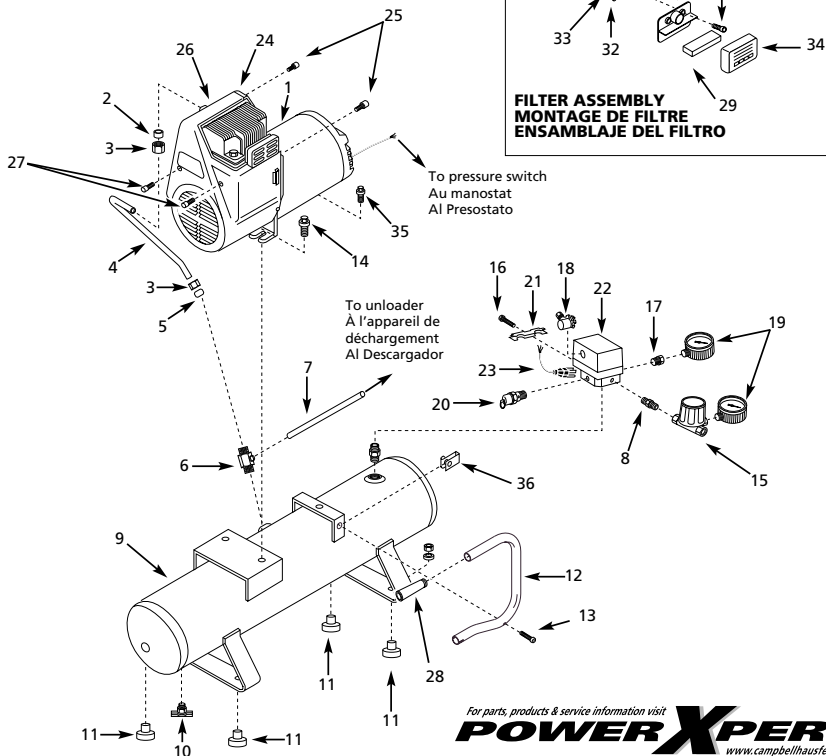

⚠ WARNING

Release all pressure and disconnect power before making any repair. All electrical work must be done by a qualified (licensed or certified) electrician.

⚠ AVERTISSEMENT

Dissiper toute la pression et débrancher la source de puissance avant de procéder avec n'importe quelle réparation. Tous travaux électriques doivent être effectués par un électricien qualifié (diplômé ou certifié).

⚠ ADVERTENCIA

Libere toda la presión y desconecte el cordón eléctrico antes de hacer cualquier reparación. Todos los trabajos de electricidad los debe hacer un electricista calificado (con licencia o certificado).