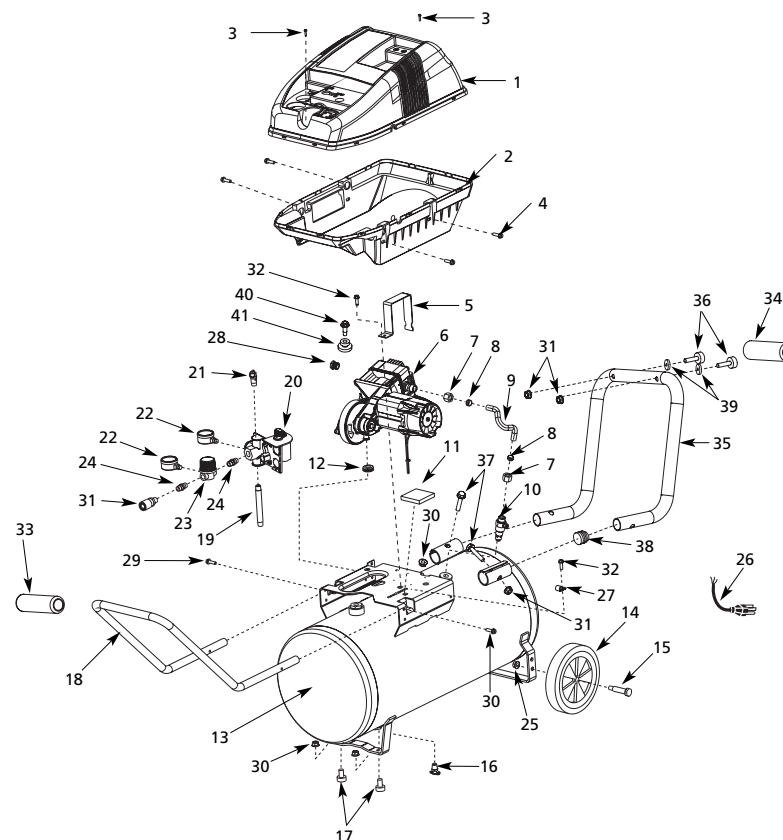

JUEGOS DE REPUESTOS

▲	Kit de aislador (Incluye #11 y 12)	WL211300SJ	WL211300SJ	WL211300SJ	WL211300SJ	1
■	Juego de cabezal/motor (Incluye #8 y 11)	WL212000SJ	WL212000SJ	WL212000SJ	WL212000SJ	1

★ Artículo estándar de ferretería - disponible en su ferretería local

Oilless Air Compressors Compresseurs d'Air Sans Huile Compresores Sin Aceite

Replacement Parts List

Lista de Repuestos

Liste de Pièces de Rechange

WL650103, WL650203, WL650602, WL651301

For parts, products & service information visit
POWER XPERT
www.chpower.com