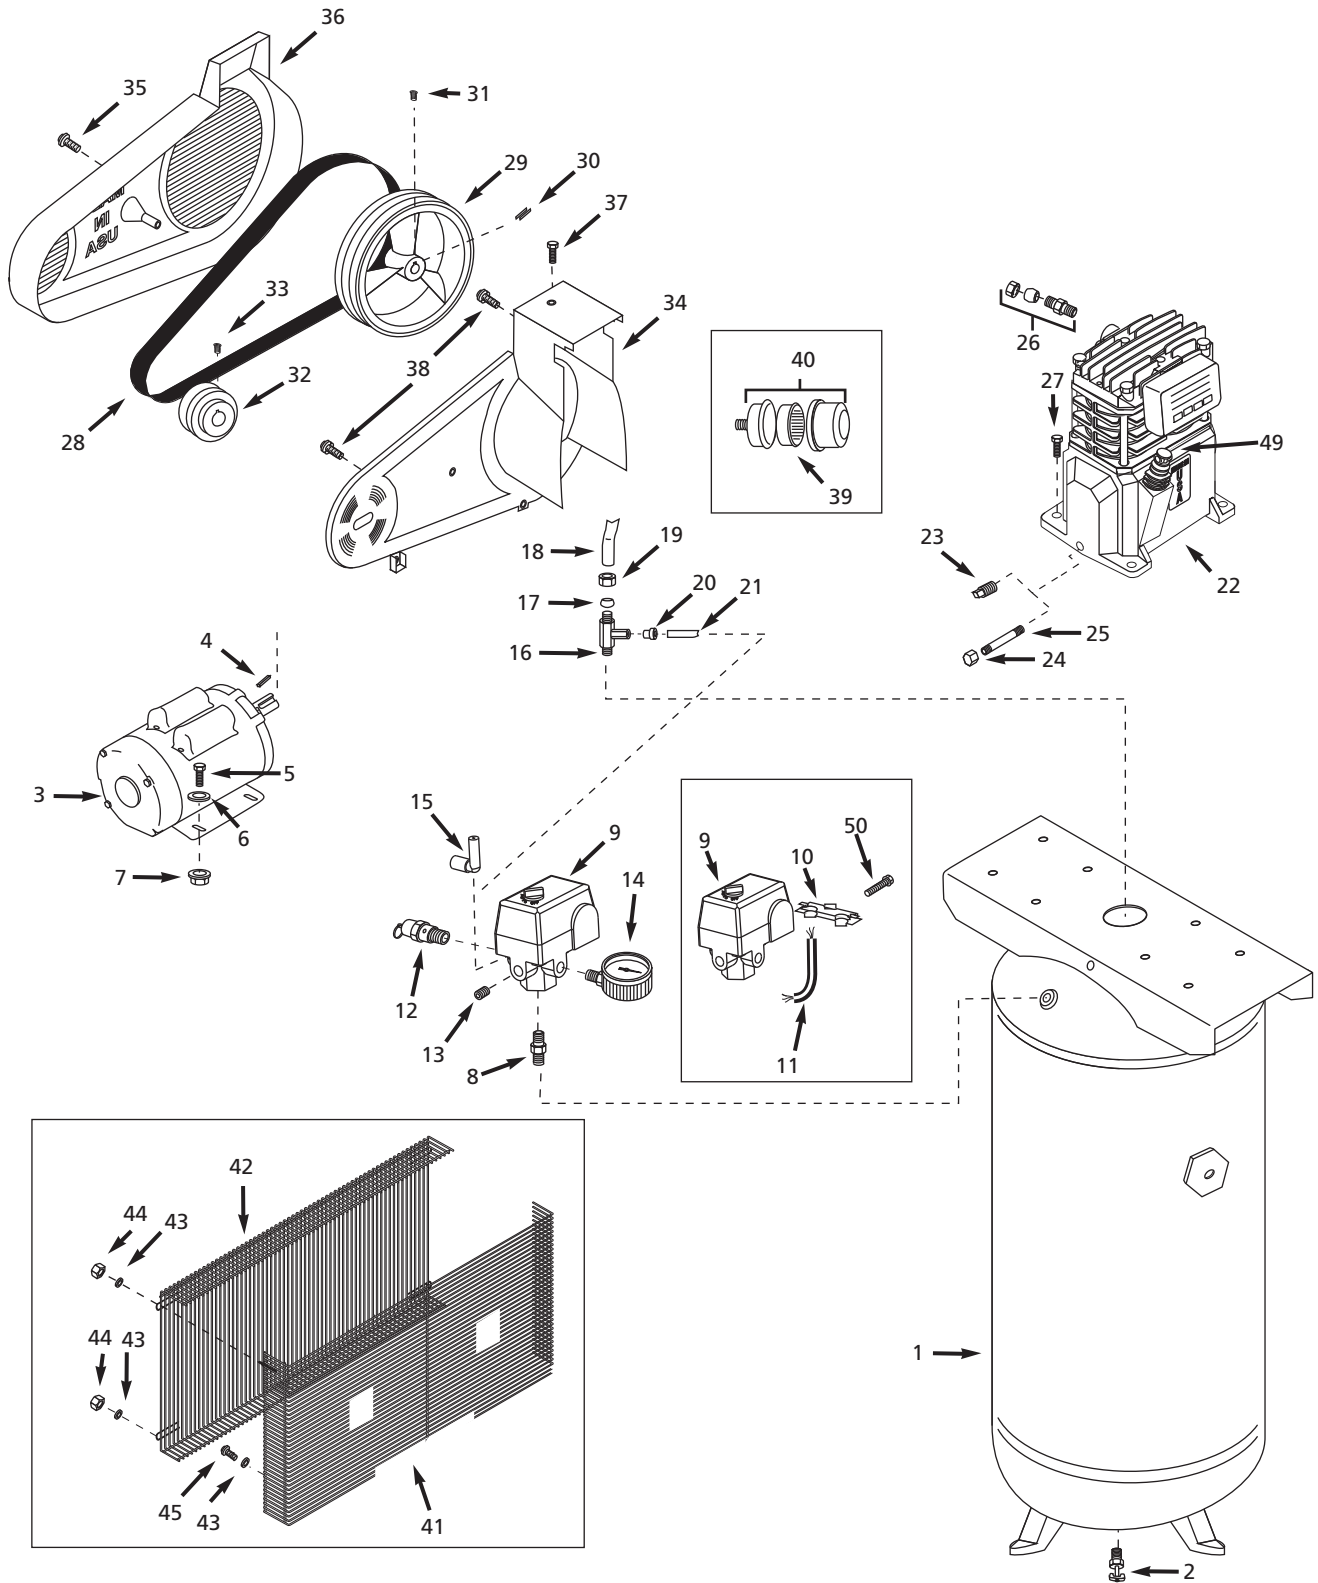

**CAMPBELL
HAUSFELD®**

Stationary Air Compressors
Compressores de Ar Estacionários
Compressores de Aire Estacionarios

Replacement Parts List
Liste de Pièces de Rechange
Lista de Repuestos

VT627603, VT624206, VT558709, VT639500, VX831405

For Replacement Parts or Technical Assistance, Call 1-800-543-6400

Please provide following information:

- Model number
- Serial number (if any)
- Part description and number as shown in parts list

Address any correspondence to:

Campbell Hausfeld
Attn: Customer Service
100 Production Drive
Harrison, OH 45030 U.S.A.

Replacement Parts List

Ref. No.	Description	Part Number	Qty.	Ref. No.	Description	Part Number	Qty.
1	Tank - 30 gallon horizontal	AR055500CG	1	31	Setscrew	Not available	1
	Tank - 30 gallon vertical	AR040200CG	1	32	Pulley - 3 inch OD - 0.625 ID (VT558709, VT639500, VX831405)	PU012600AV	1
	Tank - 60 gallon vertical (VT639500)	AR040000CG	1		Pulley - 3 inch OD - 0.750 ID (VT624206, VT627603)	PU015400AV	1
	Tank - 60 gallon vertical (VT558709, VT624206)	AR060300CG	1	33	Square head set screw	ST012200AV	1
2	Drain valve	D-1403	1	34	Belt guard (back) - molded type (VT627603, VX831405)	BG217902AV	1
3	Electric motor (1 phase) [VT558709, VT639500, VX831405]	MC019000SJ	1		Belt guard (back) - molded type (VT624206, VT558709)	BG222300AV	1
	Electric motor (3 phase, 480V) [VT624206]	MC083400AV	1	35	Plascrew	ST058502AV	1
	Electric motor (3 phase, 380V) [VT627603]	MC033200AV	1	36	Belt guard (front) - molded type (VT627603, VX831405)	BG217800AV	1
4	Key	KE000903AV	1		Belt guard (front) - molded type (VT624206, VT558709)	BG222200AV	1
5	Hex head screw	ST016000AV	4	37	Self-tapping screw	ST073269AV	1
6	Washer	ST011200AV	4	38	Self-tapping screw	ST073277AV	3
7	Locknut	ST146001AV	4	39	Pleated paper filter element	ST073916AV	1
8	Nipple	HF002401AV	1	40	Metal canister filter assembly	ST073915AV	1
9	Pressure switch (VT558709, VT639500)	CW209300AV	1	41	Belt guard (back) - wire type (VT639500)	BG218700AV	1
	Pressure switch (VT627603, VT624206, VX831405)	CW210700AV	1	42	Belt guard (front) - wire type (VT639500)	BG218800AV	1
10	Strain relief (motor cord) (1 phase models)	CW209700AV	1	43	#10 Flatwasher	ST070906AV	6
11	Motor cord (1 phase models)	EC012800AV	1	44	#10-24 Nut	ST163200AV	4
12	ASME Safety valve	V-215105AV	1	45	#10-24 - 5/16 inch Self-tapping screw	ST073277AV	2
13	Plug	ST022500AV	1	46	△ General warning decal set	DK747600AV	1
14	Tank pressure gauge - 2 inch face type	GA016700AV	1	47	△ Moving and mounting warning decal	DK364601AV	1
	Tank pressure gauge - 1.5 inch face type	GA016300AV	1	48	△ Reducer bushing - 3/4 NPT	PG201002AV	1
	Reducer bushing for 1.5 inch gauge	ST071407AV	1		△ Reducer bushing - 1/4 NPT	PG201004AV	1
15	Unloader valve	CW210001AV	1		△ Reducer bushing - 3/8 NPT	PG201006AV	1
16	Check valve	CV221502AJ	1		△ Reducer bushing o-ring	ST070190AV	2
17	Check valve ferrule (rubber)	ST085200AV	1	49	Dipstick/breather	VT041701AJ	1
18	Discharge tube (VT639500)	VT043300AP	1	50	Strain relief screw	ST209800AV	1
	Discharge tube (VT558709, VT624206)	VT046900AP	1				
	Discharge tube (VT627603)	VT035800AP	1				
	Discharge tube (VX831405)	VT035900AP	1				
19	Compression nut	ST033001AV	1				
20	Push-in fitting	ST081301AV	1				
21	Unloader tube	ST117802AV	1				
22	Pump	VT470000KB	1				
	Pump - with sight glass	VT4721	1				
23	Oil drain plug	ST022300AV	1				
24	Oil drain cap	ST150100AV	1				
25	Oil drain extension - some models	ST083800AV	1				
26	Compression assembly	ST018300AV	1				
27	Self-tapping screw	ST016500AV	4				
28	Belt (VT627603, VT639500, VX831405)	BT020400AV	1				
	Belt (VT558709, VT624206)	BT013000AV	1				
29	Flywheel	PU015901SJ	1				
30	Key	-	1				

KITS

△ Tank drain extension kit	MP3456	1
△ Isolation pad kit (includes rubber and metal mounting pads, mounting screws and concrete anchors)	MP344500AJ	1
△ Start-up kit (includes 2 qts compressor oil, tank shut-off valve and isolation pad kit (MP3445))	MP3444	1