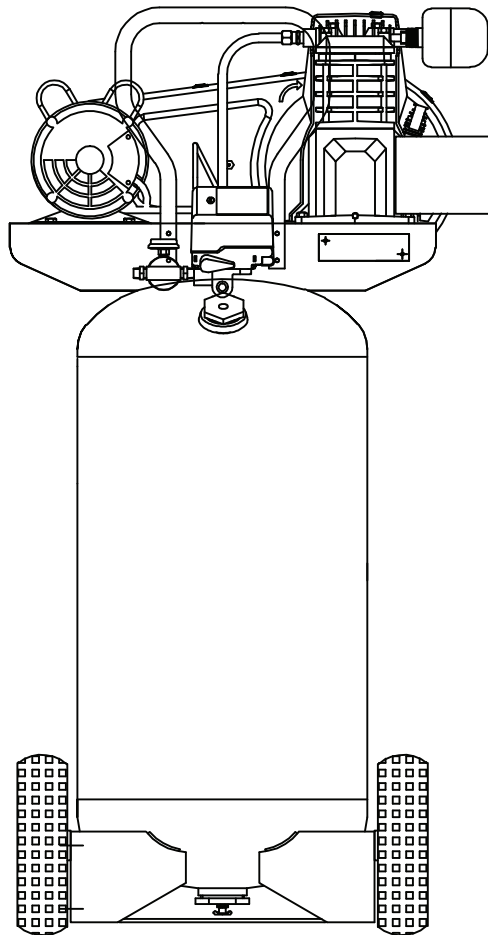

Service Parts List

Models: EX800801, VT631504,
VT631901, VT631922,
VT559506, VT634500

IN226011AV 09/15

For Repair Parts, call 1-800-543-6400

Please provide following information:

- Model number
- Serial number (if any)
- Part description and number as shown in parts list