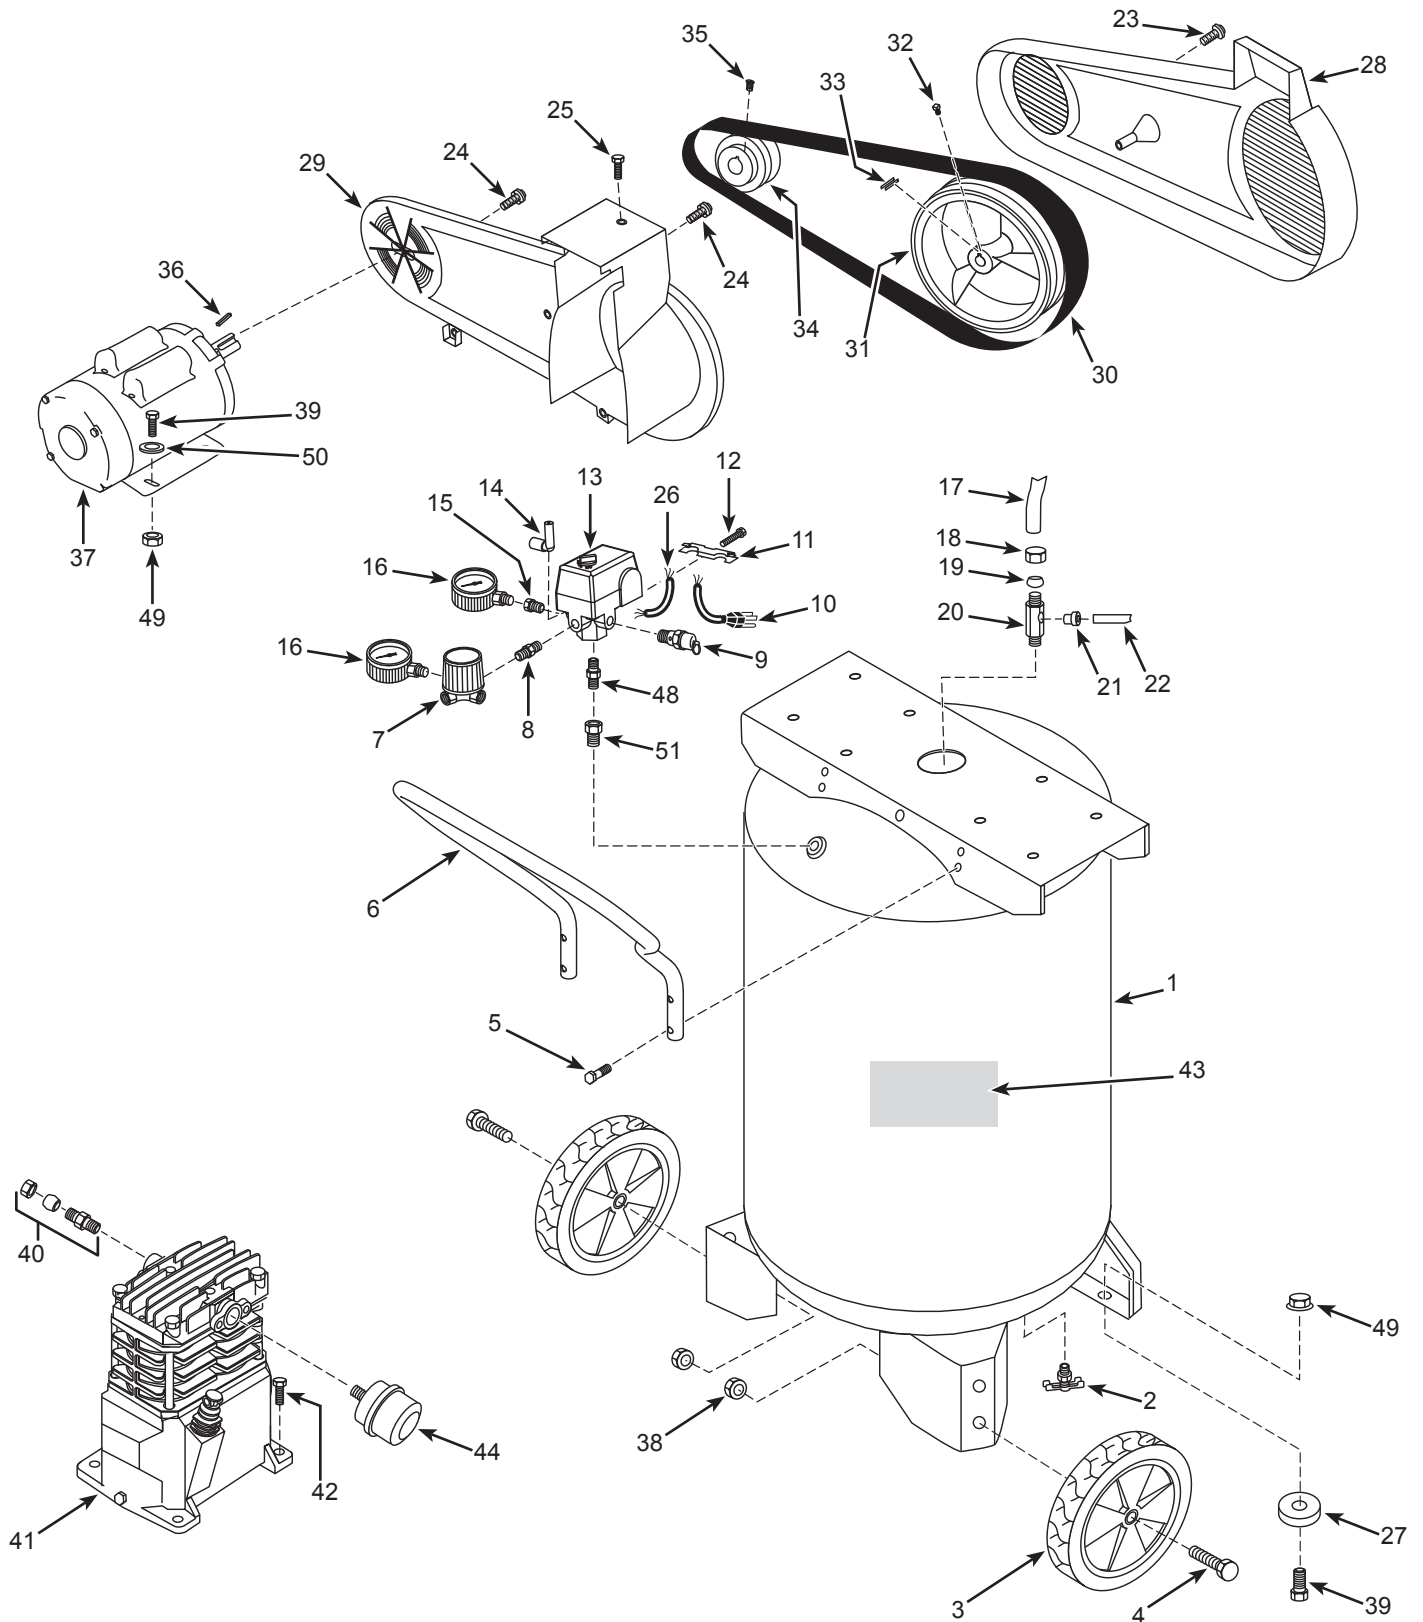

Para Ordenar Repuestos o Asistencia Técnica, Sírvase Llamar al Distribuidor Más Cercano a Su Domicilio.

Sírvase darnos la siguiente información:

- Número del modelo
- Código impreso
- Descripción y número del repuesto según la lista de repuestos

**Para Ordenar Repuestos o Asistencia Técnica,
Sírvese Llamar al Distribuidor Más Cercano a Su
Domicilio.**

Sírvese darnos la siguiente información:

- Número del modelo
- Código impreso
- Descripción y número del repuesto según la lista de repuestos

No. de Ref.	Descripción	Número del Repuesto	Ctd.
1	Tanque Modelos: EX800801, VT631504, & VT559506 Modelo: VT631901 Modelo: VT631922 Modelo: VT634500	AR050600CG AR067000BR AR066500SR AR050700CG	1 1 1 1
2	Llave de salida	D-1403	1
3	Rueda Modelo: EX800801 Modelos: VT631504 & VT559506 Modelos: VT631901 & VT634500	WA006300AV WA006000AV WA005400AV	2 2 2
4	Perno del eje	ST084700AV	2
5	Tornillo del mango	ST073273AV	4
6	Mango Modelo: VT631901 Modelos: EX800801, VT631504, VT559506, & VT634500	HL038101AV HL004000AV	1 1
7	Regulador Modelos: EX800801, VT631504, & VT631901 Modelos: VT559506 & VT634500	RE300000AJ —	1
8	Niple de 6,4 mm Modelos: EX800801, VT631504, & VT631901 Modelos: VT559506 & VT634500	HF002401AV —	1
9	Válvula de seguridad ASME	V-215105AV	1
10	Cordón eléctrico Modelos: EX800801, VT631504, VT631901, & VT634500 Modelo: VT559506	EC012601AV —	1
11	Relievo de tensión Modelos: EX800801, VT631504, VT631901, & VT634500 Modelo: VT559506	CW209500AV CW209700AJ	1 1
12	Tornillo del relieve de tensión	ST209800AV	1
13	Presostato	CW209000AV	1
14	Válvula de descarga	CW210001AV	1
15	Reductor Modelos: EX800801, VT559506, VT631504, & VT631901 Modelo: VT634500	ST071407AV —	1
16	Manómetro Modelos: EX800801, VT559506, VT631504, & VT631901 Modelo: VT634500	GA016300AV —	2
17	Tubo de salida Modelos: EX800801, VT559506, VT631504, & VT631901 Modelo: VT634500	VT035800AP VT043400AP	1 1
18	Tuerca de compresión	ST033001AV	1
19	Tapa de compresión	ST085200AV	1
20	Válvula de chequeo	CV221502AJ	1
21	Ajuste de empuje	ST081301AV	1
22	Tubo de descarga	ST117802AV	1
23	Tornillo	ST058502AV	1