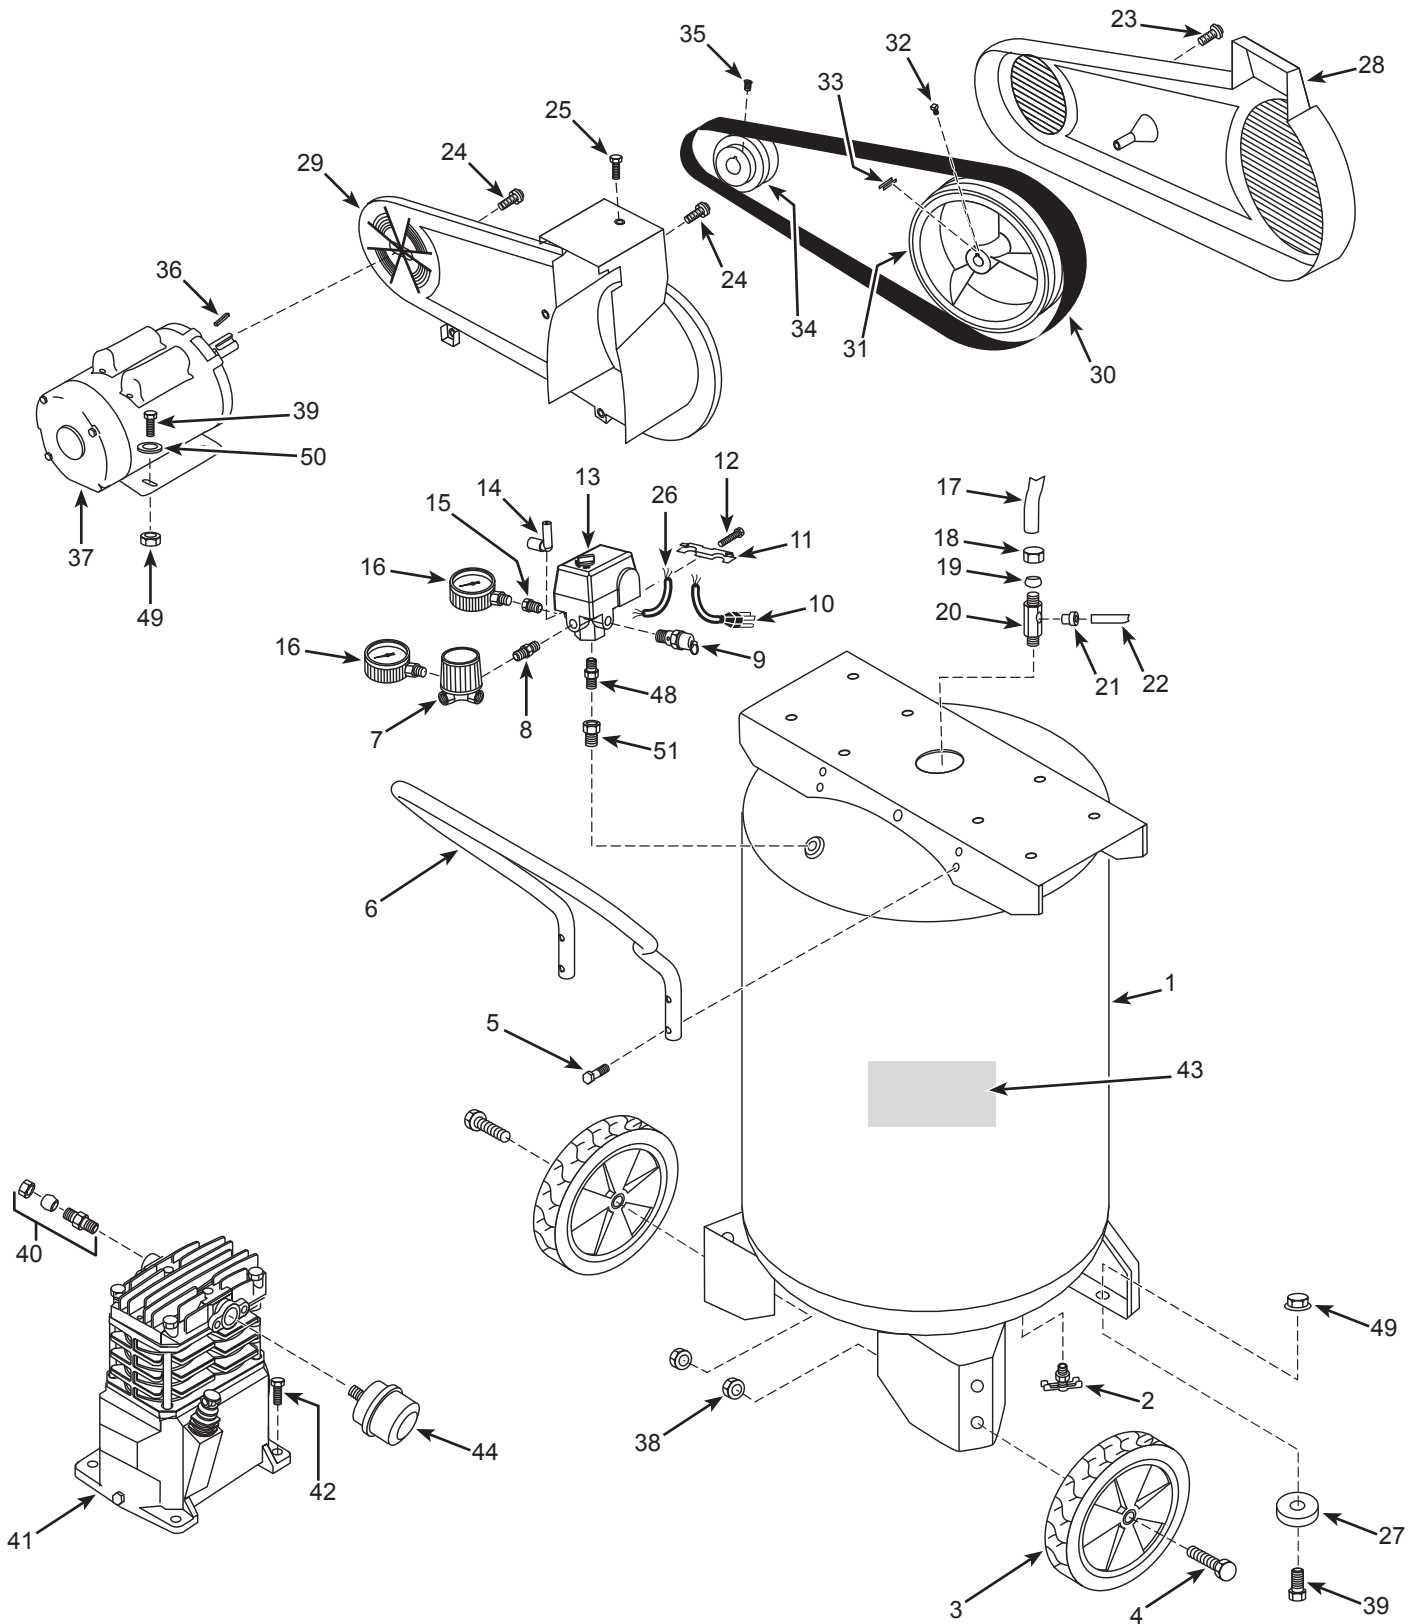

For Repair Parts, call 1-800-543-6400

Please provide following information:

- Model number
- Serial number (if any)
- Part description and number as shown in parts list

For Repair Parts, call 1-800-543-6400

Please provide following information:

- Model number
- Serial number (if any)
- Part description and number as shown in parts list

Ref No	Description	Part Number	Qty
1	Tank Models: EX800801, VT631504, & VT559506 Model: VT631901 Model: VT631922 Model: VT634500	AR050600CG AR067000BR AR066500SR AR050700CG	1 1 1 1
2	Drain valve	D-1403	1
3	Wheel Models: EX800801 & VT631922 Models: VT631504 & VT559506 Models: VT631901 & VT634500	WA006300AV WA006000AV WA005400AV	2 2 2
4	Axle bolt	ST084700AV	2
5	Handle screw	ST073273AV	4
6	Handle Model: VT631901 Models: EX800801, VT631504, VT631922 VT559506, & VT634500	HL038101AV HL004000AV	1 1
7	Regulator Models: EX800801, VT631504, VT631922 & VT631901 Models: VT559506 & VT634500	RE300000AJ —	1
8	1/4 inch Nipple Models: EX800801, VT631504, VT631922 & VT631901 Models: VT559506 & VT634500	HF002401AV —	1
9	ASME Safety Valve	V-215105AV	1
10	Power cord Models: EX800801, VT631504, VT631922, VT631901, & VT634500 Model: VT559506	EC012601AV —	1
11	Strain relief Models: EX800801, VT631504, VT631922, VT631901, & VT634500 Model: VT559506	CW209500AV CW209700AJ	1 1
12	Strain relief screw	ST209800AV	1
13	Pressure switch	CW209000AV	1
14	Unloader valve	CW210001AV	1
15	Reducer Models: EX800801, VT559506, VT631922, VT631504, & VT631901 Model: VT634500	ST071407AV —	1
16	Gauge Models: EX800801, VT559506, VT631922, VT631504, & VT631901 Model: VT634500	GA016300AV —	2
17	Exhaust tube Models: EX800801, VT559506, VT631922, VT631504, & VT631901 Model: VT634500	VT035800AP VT043400AP	1 1
18	Compression nut	ST033001AV	1
19	Ferrule	ST085200AV	1
20	Check valve	CV221502AJ	1
21	Push-in fitting	ST081301AV	1
22	Unloader tube	ST117802AV	1
23	Plascrew	ST058502AV	1

Ref No	Description	Part Number	Qty
24	#10 - 24 x 58 inch Self tapping screw Models: EX800801, VT559506, VT631922, VT631504, & VT631901 Model: VT634500	ST073278AV ST073277AV	3 3
25	Self tapping screw	ST073269AV	1
26	Motor cord	EC012800AV	1
27	Rubber foot	ST162602AV	2
28	Beltguard (front) Models: EX800801, VT559506, VT631922, VT631504, & VT634500 Model: VT631901	BG217800AV BG222200AV	1 1
29	Beltguard (back) Models: EX800801, VT559506, VT631922, VT631504, & VT634500 Model: VT631901	BG217902AV BG222300AV	1 1
30	Belt Models: EX800801, VT559506, VT631922, VT631504, & VT634500 Model: VT631901	BT020400AV BT013000AV	1 1
31	Flywheel	PU015901SJ	1
32	3/8 inch - 16 x 3/4 inch Setscrew	ST199800AV	1
33	3/16 inch Key	KE000900AV	1
34	Pulley Models: EX800801, VT631504, VT631922, VT631901, & VT634500 Model: VT559506	PU015200AV PU012600AV	1 1
35	1/4 inch - 20 x 1/2 inch Square head	ST012200AV	1
36	Key	KE000903AV	1
37	Electric motor Models: EX800801, VT631504, VT631922, VT631901, & VT634500 Model: VT559506	MC015502SJ MC015403SJ	1 1
38	Nut	ST033500AV	2
39	Bolt	ST016000AV	2
40	Compression connector assembly	ST018300AV	1
41	Pump	VT482200AJ	1
42	Tapping screw	ST073275AV	4
43	Warning label	DK711200AV	1
44	Filter	VH901700AV	1
45	△ Inspection port reducer	PG150006AV	1
46	△ Inspection port o-ring	ST070191AV	2
47	△ Inspection port reducer 1-1/2 inch	PG150008AV	1
48	1/4 inch Nipple Models: EX800801, VT559506, VT631922, VT631504, & VT634500 Model: VT631901	ST070307AV ST016800AV	1 1
49	5/16 inch x 18 Spinlock nut	ST146001AV	6
50	5/16 inch Washer	ST011200AV	4
51	1/2 inch - 14 x 1/4 inch Reducer	ST071428AV	1
△	Not Shown