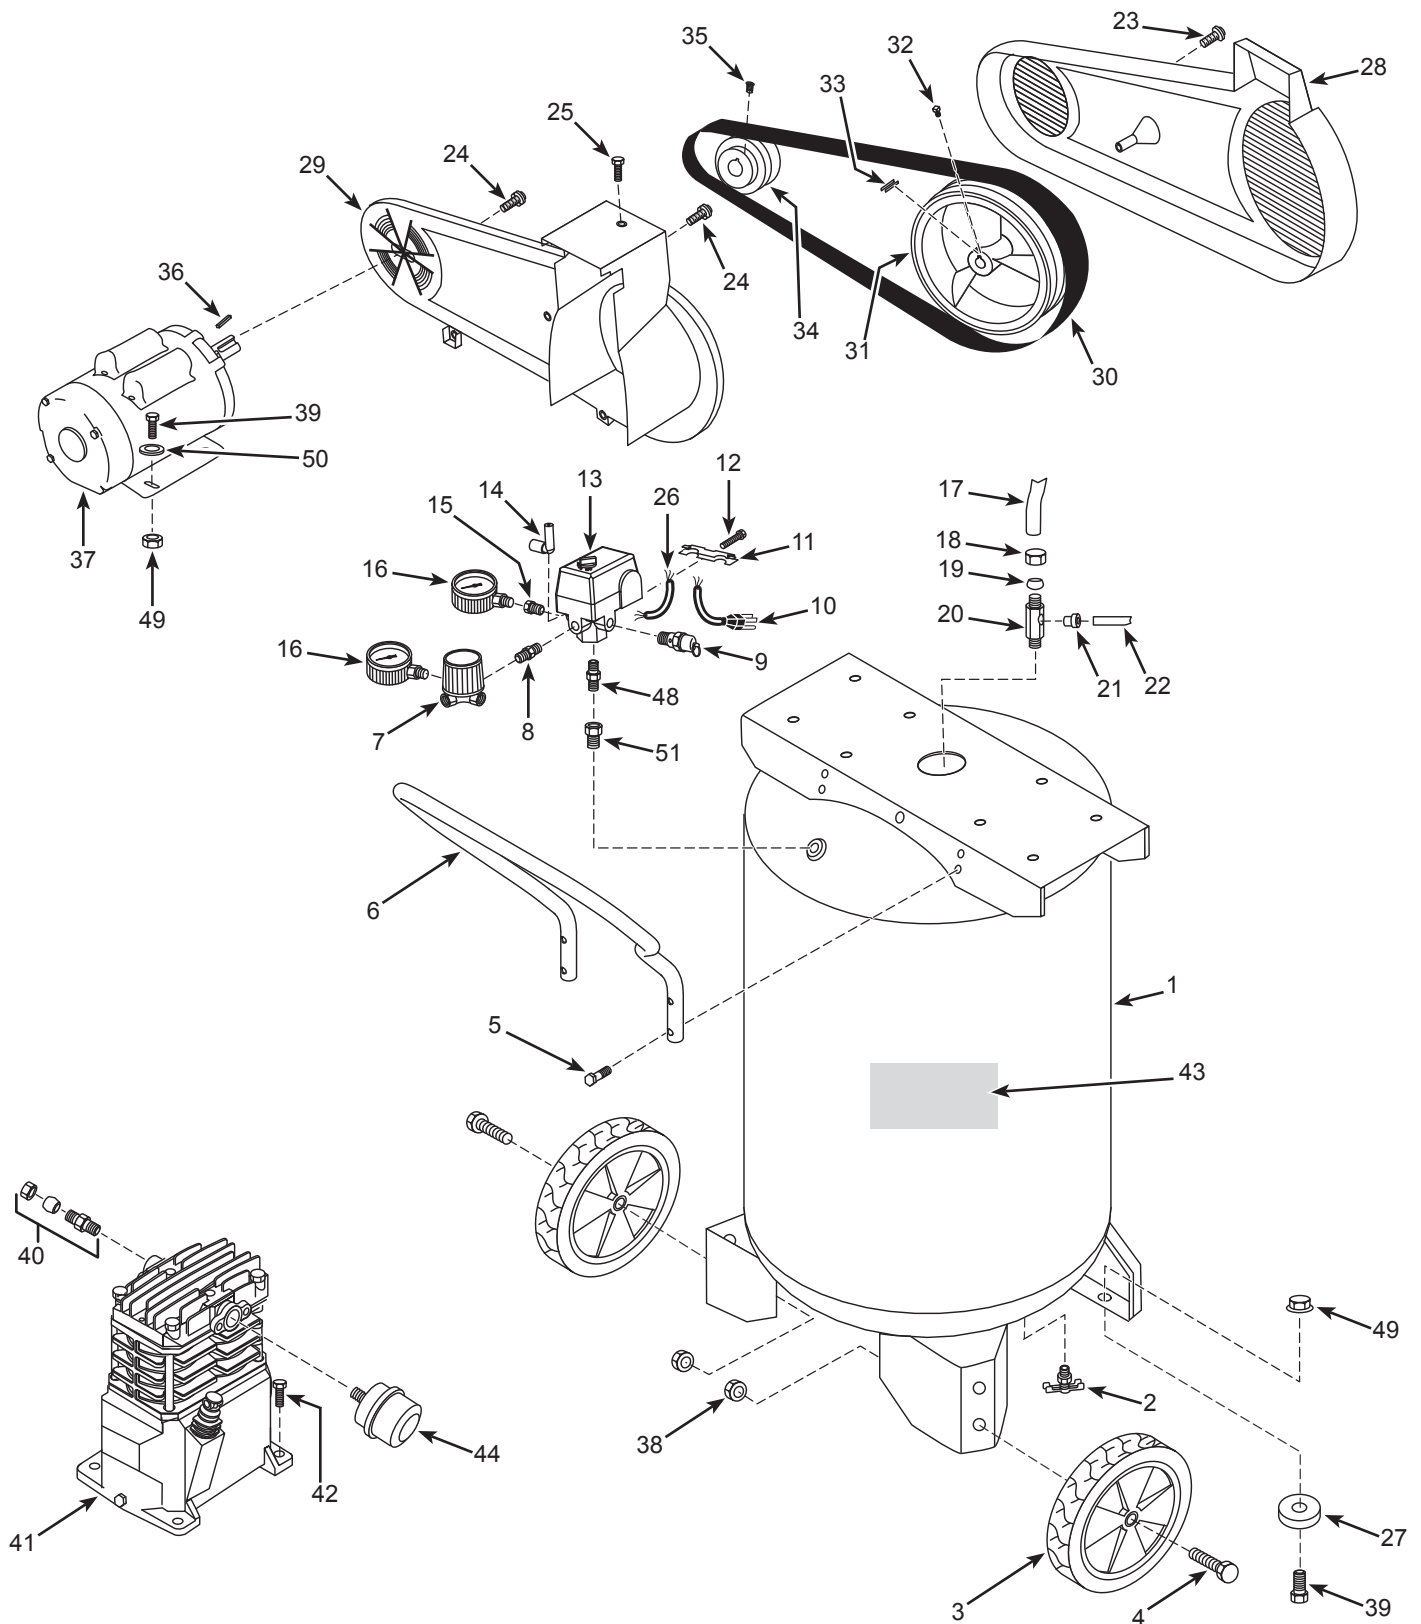

Pour pièces de rechange ou assistance technique, appeler 1-800-543-6400

S'il vous plaît fournir l'information suivante:

- Numéro de Modèle
- Numéro de série (si présent)
- Description et numéro de la pièce

Pour pièces de rechange ou assistance technique, appeler 1-800-543-6400

S'il vous plaît fournir l'information suivante:

- Numéro de Modèle
- Numéro de série (si présent)
- Description et numéro de la pièce

Réf. N°	Description	Numéro de pièce	Qté
1	Réservoir Modèles: EX800801, VT631504, & VT559506 Modèle: VT631901 Modèle: VT631922 Modèle: VT634500	AR050600CG AR067000BR AR066500SR AR050700CG	1 1 1 1
2	Robinets de vidange	D-1403	1
3	Roue Modèle: EX800801, VT631922, & VT631922 Modèles: VT631504 & VT559506 Modèles: VT631901 & VT634500	WA006300AV WA006000AV WA005400AV	2 2 2
4	Boulon d'arbre de Roue	ST084700AV	2
5	Vis de poignée	ST073273AV	4
6	Poignée Modèle: VT631901 Modèles: EX800801, VT631504, VT631922 VT559506, & VT634500	HL038101AV HL004000AV	1 1
7	Régulateur Modèles: EX800801, VT631504, VT631922, & VT631901 Modèles: VT559506 & VT634500	RE300000AJ —	1
8	Raccord 1/4 po Modèles: EX800801, VT631504, VT631922 & VT631901 Modèles: VT559506 & VT634500	HF002401AV —	1
9	Soupape de sûreté ASME	V-215105AV	1
10	Cordon d'alimentation Modèles: EX800801, VT631504, VT631922 VT631901, & VT634500 Modèle: VT559506	EC012601AV —	1
11	Soulagement de fatigue Modèles: EX800801, VT631504, VT631922 VT631901, & VT634500 Modèle: VT559506	CW209500AV CW209700AJ	1 1
12	Vis de soulagement de fatigue	ST209800AV	1
13	Manostat	CW209000AV	1
14	Soupape de déchargement	CW210001AV	1
15	Raccord de réduction Modèles: EX800801, VT559506, VT631922 VT631504, & VT631901 Modèle: VT634500	ST071407AV —	1
16	Jauge Modèles: EX800801, VT559506, VT631922 VT631504, & VT631901 Modèle: VT634500	GA016300AV —	2
17	Tuyau d'échappement Modèles: EX800801, VT559506, VT631922 VT631504, & VT631901 Modèle: VT634500	VT035800AP VT043400AP	1 1
18	Écrou de compression	ST033001AV	1
19	Virole	ST085200AV	1
20	Clapet	CV221502AJ	1
21	Raccord enfichable	ST081301AV	1
22	Tuyau de déchargement	ST117802AV	1
23	Vis	ST058502AV	1