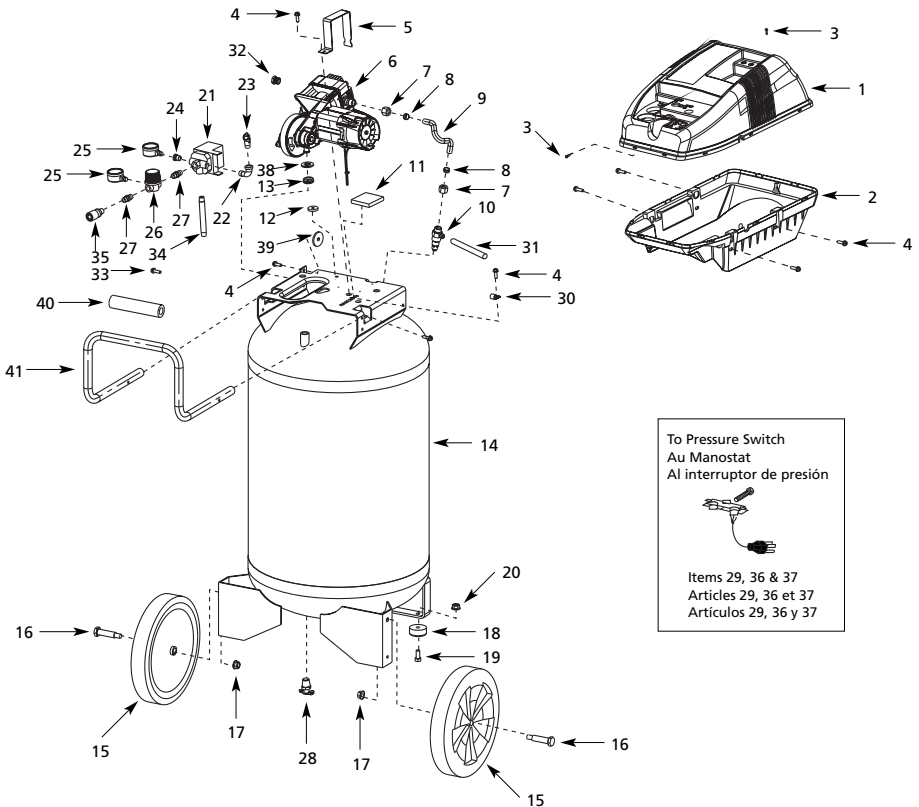

Oilless Air Compressors

Compresseurs D'Air Sans Huile

Compresores Sin Aceite

Replacement Parts List
Lista de Repuestos
Liste de Pièces de Rechange

WL660000, WL660100, WL660200,
WL611104, WL660300, WL660400

For parts, products & service information visit
POWER XPERT
www.campbellhausfeld.com