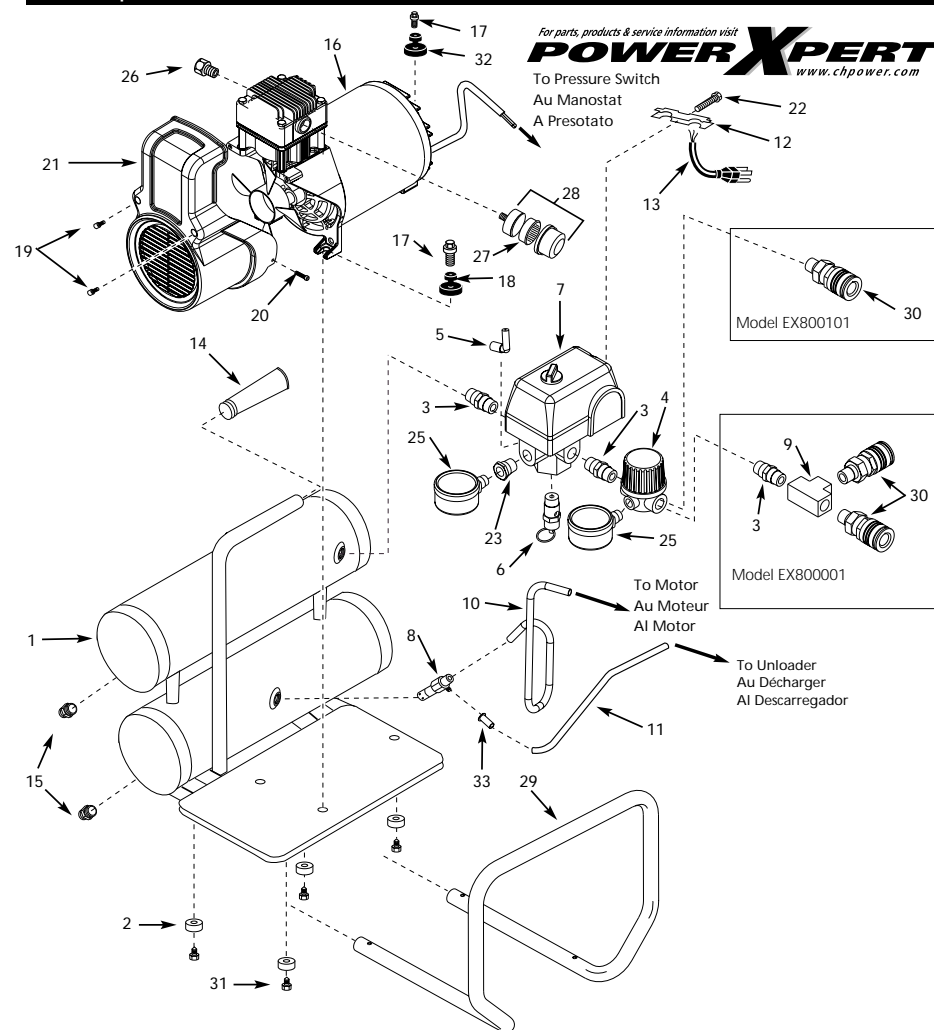

JUEGOS DE REPUESTOS

● Juego de tubo de salida	WL209303AJ	WL209303AJ	1

(Δ) No se muestra

**Portable Air Compressor
Compresseur D'air Portatif
Compresores D'aire Portátil**

**Replacement Parts List
Liste de Pièces de Rechange
Lista de Repuestos**

EX800001, EX800101