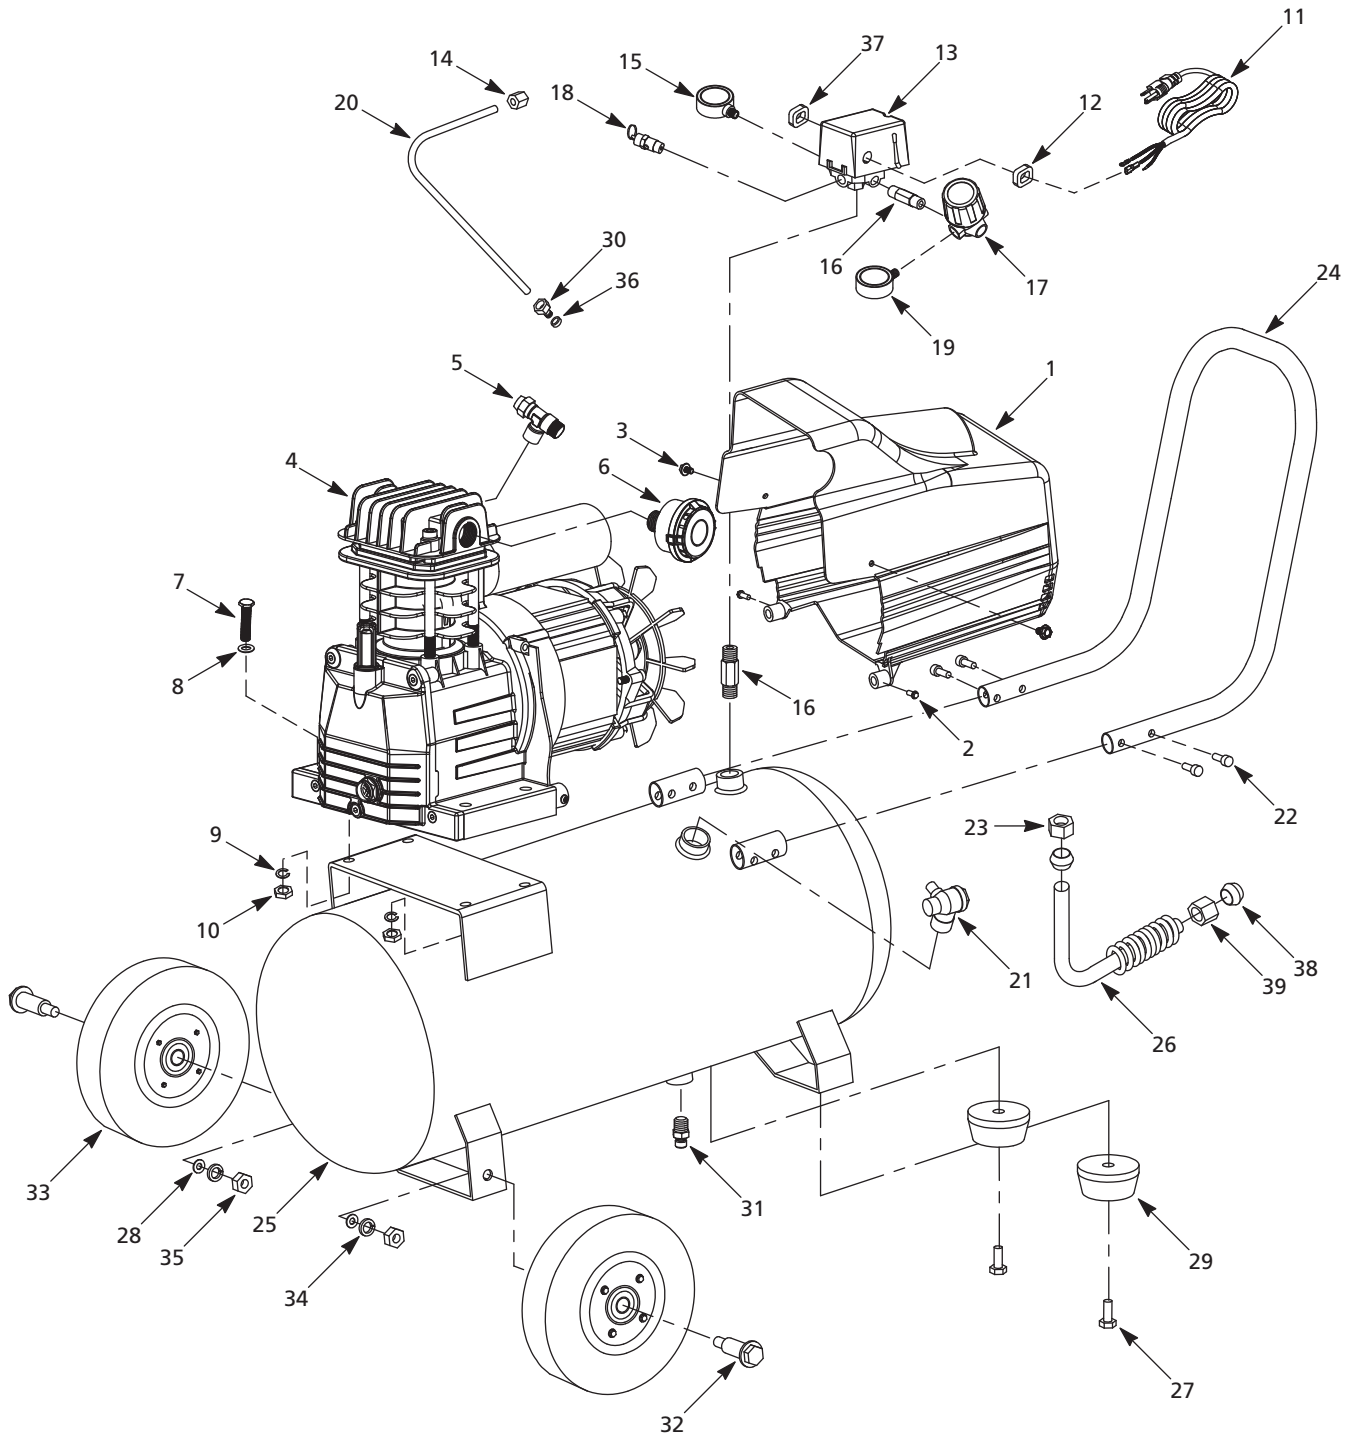

For replacement parts or technical assistance, call 1-800-543-6400

Please provide following information:

- Model number
- Serial number (if any)
- Part description and number as shown in parts list

Address parts correspondence to:
Campbell Hausfeld
Attn: Customer Service
100 Production Drive
Harrison, OH 45030 U.S.A.

Replacement Parts List

Ref. No.	Description	Part Number	Qty.
1	Shroud	HL041000AV	1
2	Screw	□	2
3	Bolt - M5 x 10mm	□	2
4	Pump / motor assembly <i>See pump / motor assembly parts list on pages 5 and 6.</i>		
5	T-fitting with easy start	HU006600AV	1
6	Filter	HL018200AV	1
7	Pump mount bolts – M8	▼	4
8	Washer – M8	▼	4
9	Lock washer – M8	▼	4
10	Hex nut – M8	▼	4
11	Powercord	EC015000AV	1
12	Strain relief - power cord	CW212900AV	1
13	Pressure switch	CW212300AJ	1
14	Compression nut with ferrule	--	1
15	Tank gauge	GA016715AV	1
16	Hex nipple	HL018900AV	2
17	Hi-flow regulator	RE206900AV	1
18	140 psi Safety valve	V-215100AV	1
19	Regulator gauge	GA016710AV	1
20	Unloader tube	△	1
21	Check valve	HL041300AV	1
22	Handle bolt	●	4
23	Nut	▲	1
24	Handle	HL041100AV	1
25	Tank	--	1
26	Exhaust tube	▲	1
27	Foot bolt	■	2
28	Washer	◆	2
29	Rubber foot	■	2
30	Nut	△	1

Ref. No.	Description	Part Number	Qty.
31	Drain valve	D-1403	1
32	Axle bolt	◆	2
33	Wheel	◆	2
34	Lock washer	◆	2
35	Hex nut – M10	◆	2
36	Ferrule	△	1
37	Strain relief - motor cord	CW212800AV	1
38	Ferrule – M10	▲	2
39	Nut	▲	1
40	Filter element (not shown)	HL018300AV	1
41	Pressure switch unloader valve (not shown)	CW212400AV	1

REPAIR PARTS KITS

▲	Exhaust tube kit	HL019200AV
■	Rubber feet kit	HL040900AV
●	Handle screw kit	HL040800AV
◆	Wheel kit	HL050000AV
▼	Pump motor bolt kit	HL021000AV
△	Unloader tube kit	HL019000AV
□	Shroud screw kit	HL020300AV
--	Not Available	
★	Standard hardware item - available at your local hardware store