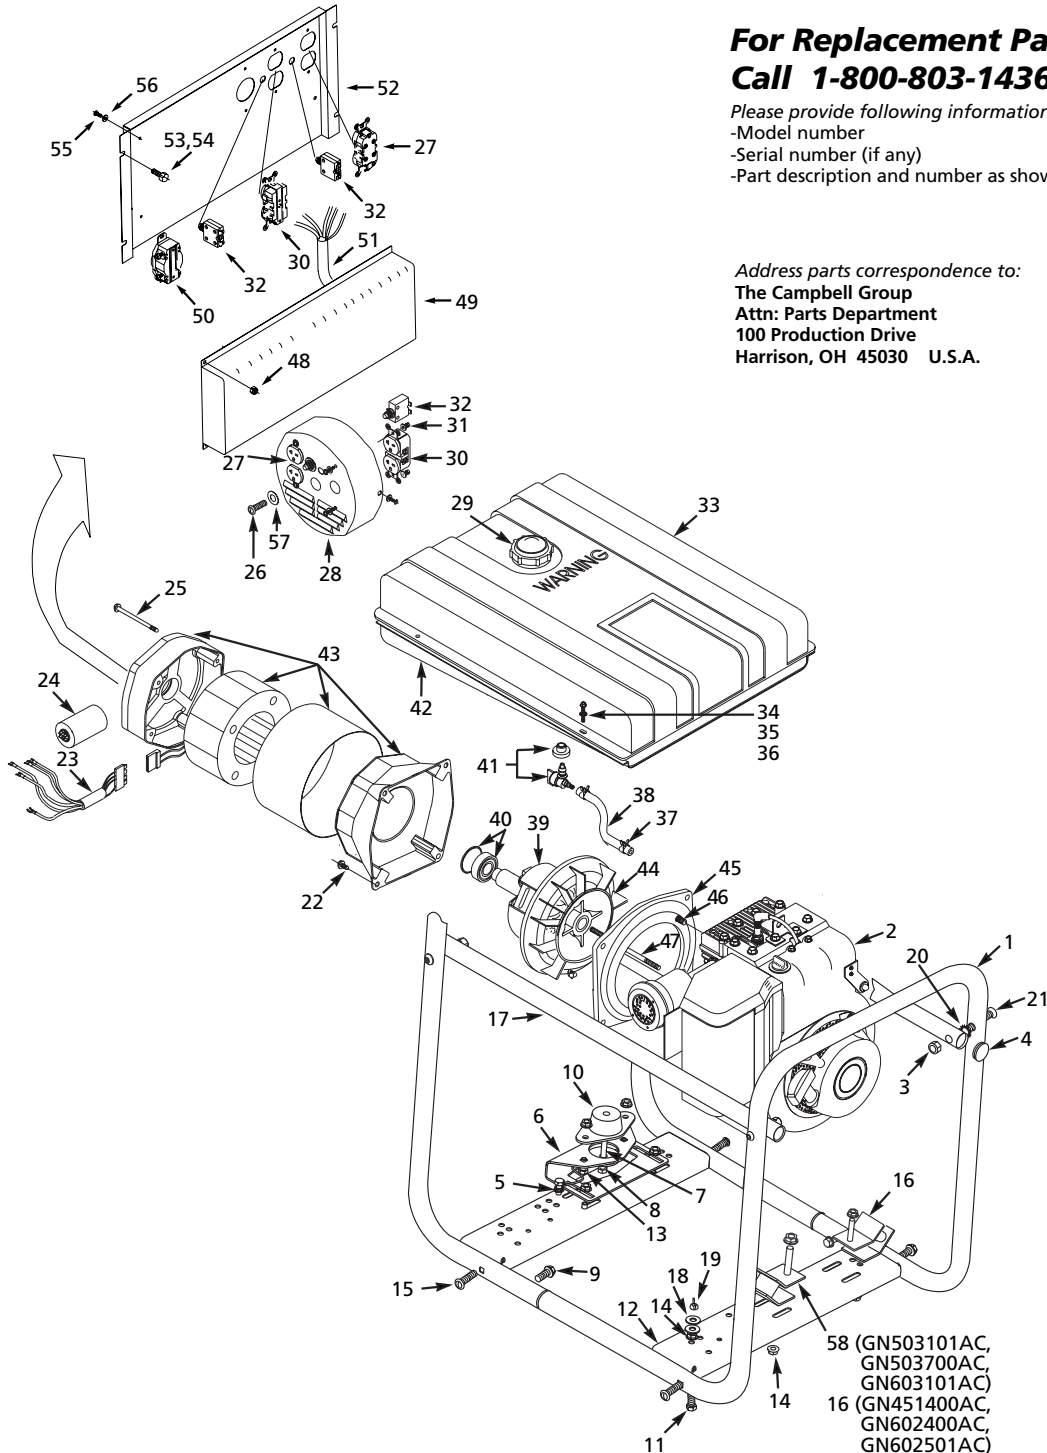

Address parts correspondence to:

The Campbell Group
 Attn: Parts Department
 100 Production Drive
 Harrison, OH 45030 U.S.A.

Replacement Parts List

Replacement Parts List		GN503101AC					
Ref.	Description	GN451400AC	GN603101AC	GN503700AC	GN602400AC	GN602501AC	Qty.
1	Carry frame with box	GN004129AJ	GN004129AJ	GN004129AJ	GN004129AJ	GN004129AJ	2
2	8 HP Gasoline engine	NG002700AV	—	—	—	—	1
	9 HP Gasoline engine	—	NG003001AV (GN503101AC)	NG003001AV	—	—	1
	10 HP Gasoline engine	—	—	—	—	—	1
	11 HP Gasoline engine	—	NG002830AV (GN603101AC)	—	NG002831AV	NG002833AV	1
3	5/16" - 18 Nyloc nut	*	*	*	*	*	4
4	1" Round endcap plug	ST166202AV	ST166202AV	ST166202AV	ST166202AV	ST166202AV	4
5	5-3/4" Grounding wire	GN003811AV	GN003811AV	GN003811AV	GN003811AV	GN003811AV	1
6	'C' mounting bracket	GN001114AV	GN001114AV	GN001114AV	GN001114AV	GN001114AV	1
7	5/16"-18 x 2-1/2" H.H. Bolt	*	*	*	*	*	1
8	2" Flat washer	*	*	*	*	*	1
9	5/16"-12 x 3/4" Thread forming screw	*	*	*	*	*	6
10	Vibration isolator	GN004401AV	GN004401AV	GN004401AV	GN004401AV	GN004401AV	1
11	5/16"-18 x 1-1/4" H.H. bolt	*	*	*	*	*	1
12	Cross member, bolt on	GN001508AV	GN001508AV	GN001508AV	GN001508AV	GN001508AV	2
13	5/16"-18 x 3/4" H.H. bolt	*	*	*	*	*	5
14	5/16" serrated flange nut	*	*	*	*	*	14
15	5/16"-18 x 1-1/2" SBC screw	*	*	*	*	*	4
16	Isolator, angle mount	GN004405AV (Qty. 2)	GN004405AV	GN004405AV	GN004405AV (Qty. 2)	GN004405AV (Qty. 2)	1
17	Mount, cross bar-gas tank	GN004130AV	GN004130AV	GN004130AV	GN004130AV	GN004130AV	2
18	5/16" Flatwasher	*	*	*	*	*	2
19	Wing nut	*	ST165900AV	*	*	*	1
20	5/16" External tooth washer	*	*	*	*	*	6
21	5/16"-18 x 2-1/4" SBC screw	*	*	*	*	*	4
22	5/16"-18 x 3/4" H.H. bolt	*	*	*	*	*	4
23	Generator cable	GN005700AV	GN005707AV	GN005706AV	GN005700AV	GN005707AV	1
24	Capacitor kit	GN002048SV	GN002496SV	GN002046SV	GN002046SV	GN002496SV	1
25	Stator bolt kit	GN001838SV	—	GN002038SV	GN002038SV	—	1
26	#8 - 32 x 3/4" Pan head screw	*	*	*	*	*	1
27	120V, 15A duplex NEMA L5-15R	GN003402AV	GN003400AV	GN003400AV	GN003402AV	GN003400AV	1
	120V, 15A duplex (GFCI) NEMA L5-15R	—	—	GN003508AV	—	—	1
28	Receptacle box with screws	GN001832SV	GN002451SV	GN001833SV	GN001833SV	GN002451SV	1
29	Fuel tank cap	ST165700AV	ST165700AV	ST165700AV	ST165700AV	ST165700AV	1
30	240V, 20A duplex NEMA L6-20R	GN003500AV	GN003500AV	GN003500AV	GN003505AV	—	1
31	#8-32 Nyloc nut	*	*	*	*	*	4
32	240V, 25A circuit breaker	—	GN003601AV	GN003601AV	—	GN003601AV	2
	240V, 20A circuit breaker	GN003600AV	—	—	GN003600AV	—	1
	240V, 15A circuit breaker	GN003603AV	—	—	GN003603AV	—	1
33	Fuel tank	GN004800AV	GN004800AV	GN004800AV	GN004800AV	GN004800AV	1
34	#10-32 Self-tapping screw	*	*	*	*	*	4
35	#10 Flatwasher W series	*	*	*	*	*	4
36	#10 Nylon washer	*	*	*	*	*	4
37	Fuel line clamp	PP012801AV	PP012801AV	PP012801AV	PP012801AV	PP012801AV	2
38	Fuel line	GN005401SV	GN005401SV	GN005401SV	GN005401SV	GN005401SV	1
39	Diode and suppressor kit	GN001848SV	GN002498/99SV	GN001848SV	GN001848SV	GN002498/99SV	1
40	O.D.E bearing and O-ring	GN001851SV	—	GN001851SV	GN001851SV	—	1
41	Fuel valve kit	GN005201SV	GN005201SV	GN005201SV	GN005201SV	GN005201SV	1
42	Tank shield	GN005000AV	GN005000AV	GN005000AV	GN005000AV	GN005005AV	1
43	Alternator assembly	GN001800AJ	GN002450AJ	GN002000AV	GN002000AV	GN002450AV	1
44	Fan	GN001820SV	—	GN001820SV	GN001820SV	—	1
45	Adapter plate	GN001801SV	GN002455SV	GN001801SV	GN001801SV	—	1
46	3/8" x 16 - 3/4" Screw	*	*	*	*	*	4
47	Rotor through bolt	GN001834AV	—	GN002034SV	GN002034SV	—	1
48	#10-32 Self lock nut	—	*	—	—	*	4
49	Control panel cover	—	—	GN005800AV	—	—	1
50	120/240V, 20A Twist lock NEMA L14-20R	—	GN003501AV	GN003501AV	—	GN003501AV	1
	120V, 30A Twist lock NEMA L5-30R	—	—	GN003510AV	—	—	1
51	Generator cable	GN005700AV	—	GN005706AV	GN005700AV	GN005707AV	1
52	Control panel	—	—	GN005613AV	—	—	1
53	#10-32 Self-tapping screw	*	*	*	*	*	4
54	#10 Flatwasher W series	*	*	*	*	*	5
55	#10-32 x 3/4" Hex screw	—	*	—	—	*	4
56	#10 Flat washer	*	*	—	—	*	4
57	#8 Flat washer	*	*	*	*	*	8
58	Extended mount isolator	—	GN004406AV	GN004406AV	—	—	1