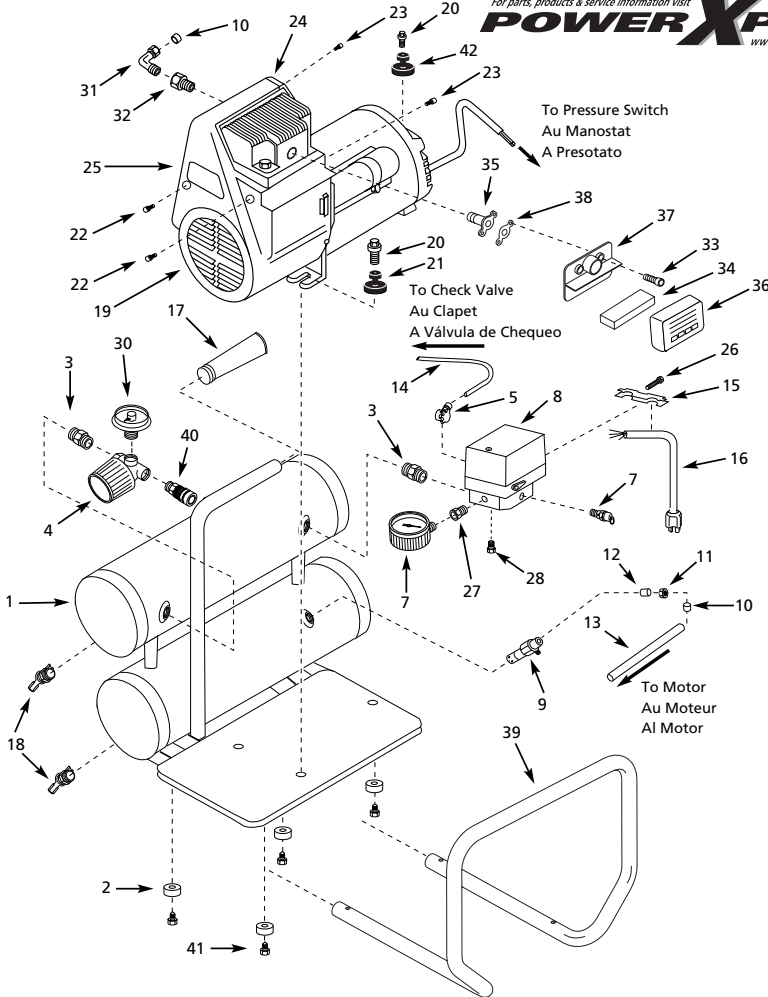

Portable Air Compressor Compresseur d'Air Portatif Compresores d'Aire Portáil

Replacement Parts List
Liste de Pièces de Rechange
Lista de Repuestos

WL504109, WL505103, WL505806, WL505807, WL506200,
WL506800, WL506801, WL507700, WL507701,

POWER XPERT
www.campbellhausfeld.com

**WL504109, WL505103, WL505806, WL505807, WL506200,
WL506800, WL506801, WL507700 and WL507701**

For Replacement Parts, Call 1-800-543-6400

Please provide following information:
-Model number
-Serial number (if any)
-Part description and number as shown in parts list

Address parts correspondence to:
The Campbell Group / Parts Department
100 Production Drive
Harrison, OH 45030 U.S.A.

Ref. No.	Description	WL504109	WL505103	WL505806	Qty.
		WL507700		WL505807	
		WL507701		WL506200	WL506800
				WL506801	
1	4 gal. twin tank	AR232502CG	AR232502CG	AR232502CG	1
2	Molded rubber bumper	ST158300AV	ST158300AV	ST158300AV	4
3	▲ Nipple	HF002401AV	HF002401AV	HF002401AV	2
4	Regulator	RE206203AV	RE206203AV	RE206203AV	1
5	▲ Unloader	CW000800AV	CW000800AV	CW000800AV	1
6	▲ 140 psi Safety valve	V-215100AV	V-215100AV	V-215100AV	1
7	▲ 1/8" NPT Gauge	GA016300AV	GA016300AV	GA016300AV	1
8	▲ Pressure switch	CW207588AV	CW207576AV	CW207588AV	1
9	● Check valve	CV221505AJ	CV221505AJ	CV221505AJ	1
10	● Tube insert	ST079601AV	ST079601AV	ST079601AV	2
11	● Compression nut	ST039700AV	ST039700AV	ST039700AV	1
12	● Compression sleeve	ST039800AV	ST039800AV	ST039800AV	1
13	● Exhaust tube	WL005900AV	WL005900AV	WL005900AV	1
14	1/4" Flexible tube	ST079711AV	ST079711AV	ST079711AV	1
15	Strain relief	CW000700AV	CW000700AV	CW000700AV	1
16	Cord	EC012600AV	EC012500AV	EC012600AV	1
17	Hand grip	ST160000AV	ST160000AV	ST160000AV	1
18	Drain cock	D-1403	D-1403	D-1403	2
19	Pump/motor assembly	WL361501AJ	WL382000AJ	WL362001AJ	1
	Pump/motor assembly (WL506200 only)	—	—	WL372001AJ	1
20	Shoulder bolt	ST158000AV	ST158000AV	ST158000AV	3
21	Rubber bushing	WL003203AV	WL003203AV	WL003203AV	2
22	Shroud screw	ST129302AV	ST129302AV	ST129302AV	2
23	Plascrew	ST158400AV	ST158400AV	ST158400AV	2
24	Rear cover	WL007600AV	WL007600AV	WL007600AV	1
25	Front shroud	WL006603AV	WL006603AV	WL006603AV	1
26	Strain relief screw	ST074118AV	ST074118AV	ST074118AV	1
27	▲ Reducer	ST071407AV	ST071407AV	ST071407AV	1
28	▲ Plug	ST022500AV	ST022500AV	ST022500AV	1
29	△ Warning label decal (3 pieces)	DK630000AV	DK630000AV	DK630000AV	1
30	Regulator gauge	GA016101AV	GA016101AV	GA016101AV	1
31	● Elbow	ST072224AV	ST072224AV	ST072224AV	1
32	● Fitting	ST162100AV	ST162100AV	ST162100AV	1
33	■ Screw, 1/4"-20 x 3/4"	ST074415AV	ST074415AV	ST074415AV	2
34	■ Filter element	VT042500AV	VT042500AV	VT042500AV	1
35	■ Adapter filter	WL002800AV	WL002800AV	WL002800AV	1
36	■ Filter housing (Front)	WL208900AV	WL208900AV	WL208900AV	1
37	■ Filter housing (Back)	WL209000AV	WL209000AV	WL209000AV	1
38	■ Gasket adapter	XA010600AV	XA010600AV	XA010600AV	1
39	Roll bar	* WL006900AV	—	* WL006900AV	1
40	Coupler	* MP323400AV	—	* MP323400AV	1
41	Foot screw	ST116400AV	ST116400AV	ST116400AV	4
	Foot screw	* ST073276AV	—	* ST073276AV	4
42	Rubber bushing (Rear)	WL003202AV	WL003202AV	WL003202AV	1
REPAIR KITS					
	▲ Manifold assembly kit	CV303300AJ	CV303300AJ	CV303300AJ	1
	● Exhaust tube kit	WL209300AJ	WL209300AJ	WL209300AJ	1
	■ WL Filter assembly	WL209100AJ	WL209100AJ	WL209100AJ	1

(Δ) Not shown

* Models WL505807, WL506801 and WL507701