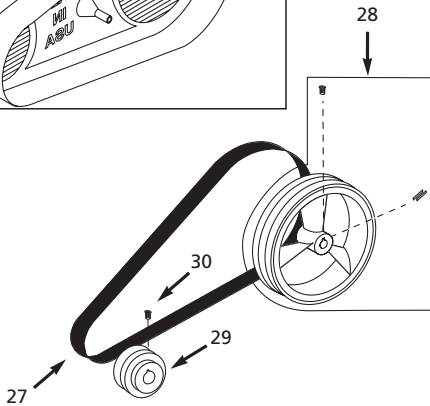

Vertical Air Compressors

Compresseurs d'Air Verticaux

Compressores de Aire Verticals

Replacement Parts List
Liste de Pièces de Rechange
Lista de Repuestos

VT619504, VT627505, VT631403, EX840100, EX840500