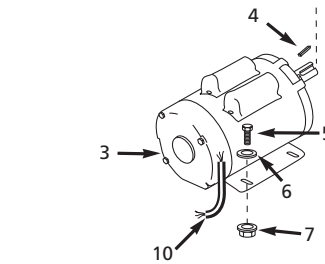

Vertical Air Compressors

Compresseurs d'Air Verticaux

Compressores de Aire Verticals

Replacement Parts List
Liste de Pièces de Rechange
Lista de Repuestos

VT619504, VT627505, VT631403, EX840100, EX840500