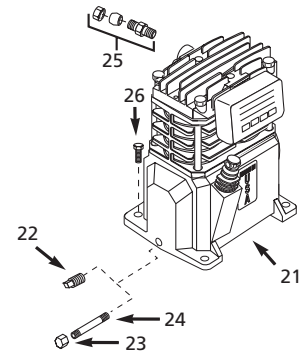

Vertical Air Compressors

Compresseurs d'Air Verticaux

Compressores de Aire Verticals

Replacement Parts List
Liste de Pièces de Rechange
Lista de Repuestos

VT619504, VT627505, VT631403, EX840100, EX840500