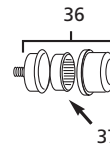

ALTERNATE FILTER
FILTRE DE REMPLACEMENT
FILTRO ALTERNANTE