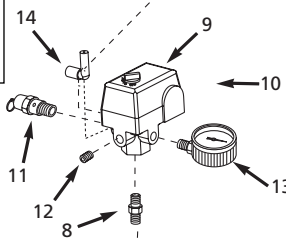

ALTERNATE FILTER
FILTRE DE REMPLACEMENT
FILTRO ALTERNANTE