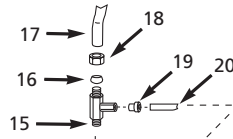

Vertical Air Compressors

Compresseurs d'Air Verticaux

Compressores de Aire Verticals

Replacement Parts List
Liste de Pièces de Rechange
Lista de Repuestos

VT619504, VT627505, VT631403, EX840100, EX840500