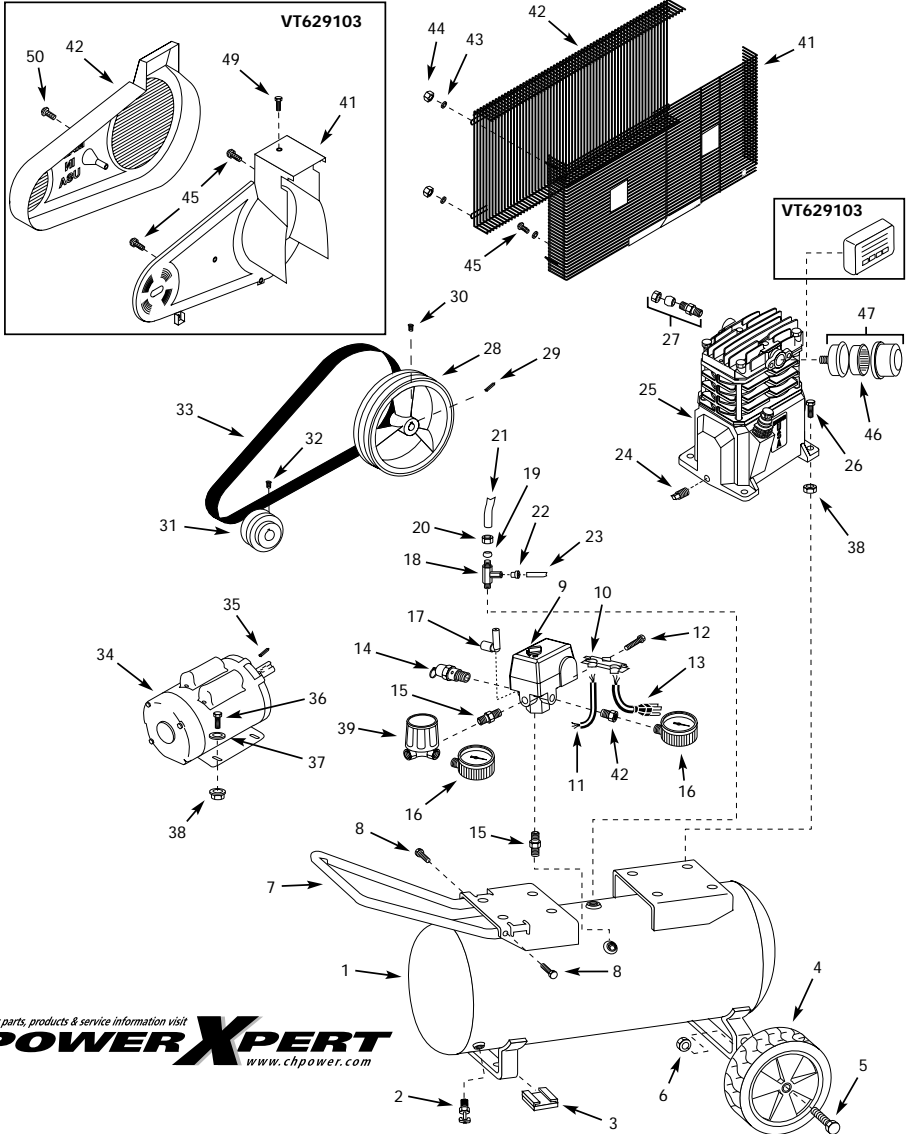

Replacement Parts List
Liste De Pièces De Rechange
Lista De Repuestos

VT631800, VT629102, & VT629103

For Replacement Parts, Call 1-800-543-6400

Address parts correspondence to:

Please provide the following information:

Check your model number

Ref.	Description	VT631800	VT629102	VT629103	Qty.
1	Tank	AR040500BR	AR040500BR	AR040500BR	1
2	Drain cock	D-1401	D-1401	D-1401	1
3	Foot	ST041600AV	ST041600AV	ST041600AV	2
4	10" Wheel	WA004500AV	WA004500AV	WA004500AV	2
5	Axle bolt	ST084700AV	ST084700AV	ST084700AV	2
6	Hex keps nut	ST033500AV	ST033500AV	ST033500AV	2
7	Handle	HL003900AV	HL003900AV	HL003900AV	1
8	Handle screw	ST073236AV	ST073236AV	ST073236AV	2
9	Pressure switch	CW209000AJ	CW209000AJ	CW209000AJ	1
10	Strain relief	CW209500AV	CW209500AV	CW209500AV	1
11	Motor cord	EC012800AV	EC012800AV	EC012800AV	1
12	Strain relief screw	ST209800AV	ST209800AV	ST209800AV	1
13	Power cord	EC012601AV	EC012601AV	EC012601AV	1
14	ASME Safety valve	V-215105AV	V-215105AV	V-215105AV	1
15	1/4" Nipple	HF002401AV	HF002401AV	HF002401AV	2
16	Gauge	GA016300AV	GA016300AV	GA016300AV	2
17	Unloader	CW210000AV	CW210000AV	CW210000AV	1
18	Check valve	CV221502AJ	CV221502AJ	CV221502AJ	1
19	Ferrule	ST067300AV	ST067300AV	ST067300AV	1
20	Compression nut	ST033001AV	ST033001AV	ST033001AV	1
21	Discharge tube	VT043500AP	VT043500AP	VT043500AP	1
22	Push-in fitting	ST081301AV	ST081301AV	ST081301AV	1
23	Unloader tube	ST117801AV	ST117801AV	ST117801AV	1
24	1/8"-27 Oil drain plug	ST022300AV	ST022300AV	ST022300AV	1
25	Pump	VT470200KB	VT470200KB	VT470200KB	1
26	5/16" -18 x 1 1/4" Hex head screw	ST012800AV	ST012800AV	ST012800AV	4
27	Compression connector assembly	ST018300AV	ST018300AV	ST018300AV	1
28	Flywheel	PU015900AG	PU015900AG	PU015900AG	1
29	3/16" Key	KE000900AV	KE000900AV	KE000900AV	1
30	3/8" -16 x 3/4" Setscrew	ST026200AV	ST026200AV	ST026200AV	1
31	Pulley	PU015200AG	PU015200AG	PU015200AG	1
32	1/4" - 20 x 1/2" Setscrew	ST012200AV	ST012200AV	ST012200AV	1
33	Belt	BT020800AV	BT020800AV	BT020800AV	1
34	Electric motor	MC018000AJ	MC018000AJ	MC018000AJ	1
35	3/16" sq. x 1 1/4" Key	KE000903AV	KE000903AV	KE000903AV	2
36	5/16" -18 Hex head screw	ST016000AV	ST016000AV	ST016000AV	4
37	5/16" Washer	ST011200AV	ST011200AV	ST011200AV	4
38	5/16" -18 Locknut	ST146000AV	ST146000AV	ST146000AV	8
39	Regulator	RE206203AV	RE206203AV	RE206203AV	1
40	1/4" x 1/8" Reducer	ST071407AV	ST071407AV	ST071407AV	1
41	Belt guard (back)	BG218700AV	BG218700AV	BG217902AV	1
42	Belt guard (front)	BG218800AV	BG218800AV	BG217800AV	1
43	#10 Flatwasher	ST070906AV	ST070906AV	—	6
44	#10-24 Nut	ST163200AV	ST163200AV	—	4
45	#10-24 - 5/16" Self-tapping screw	ST042400AV	ST042400AV	ST042400AV	3
46	Filter element	WL012300AV	ST073916AV	—	1
47	Solberg filter assembly	WL012000AV	ST073915AV	—	1
48	Δ Warning decal (3 piece)	DK630000AV	DK630000AV	DK630000AV	1
49	5mm x 25mm Self-tapping screw	—	—	ST073269AV	1
50	Plascrew	—	—	ST058502AV	1
51	Δ Inspection port reducer 1 1/2" x 1/4"	PG150008AV	PG150008AV	PG150008AV	2
52	Δ Inspection port o-ring	ST070191AV	ST070191AV	ST070191AV	2
Δ	Not shown