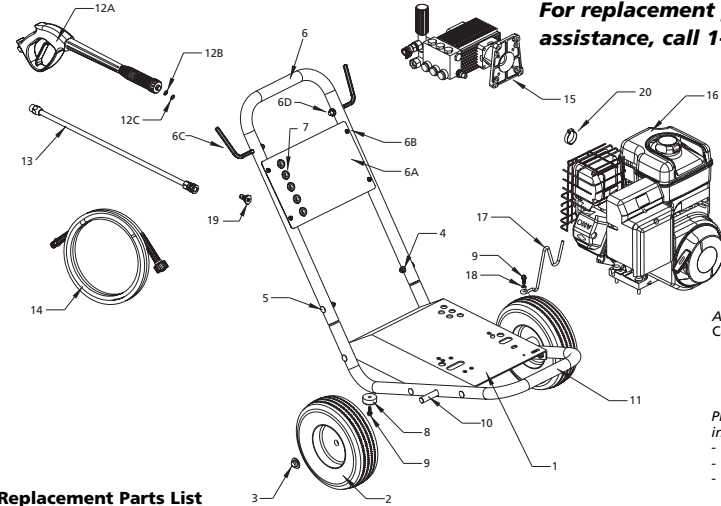

Horizontal Pressure Washers Pulvérisateurs de Lavage Horizontals Hidrolavadoras Horizontales

Replacement Parts List Liste de Pièces de Rechange Lista de Repuestos

PW3005H2LE, PW322110LE

For replacement parts or technical assistance, call 1-800-330-0712

REPAIR MANUAL
for Pressure Washers
now available!
Call 1-800-330-0712

Address any correspondence to:
Campbell Hausfeld
Attn: Customer Service
100 Mundy Memorial Drive
Mt. Juliet, TN 37122 U.S.A.

Please provide following information:
- Model number
- Serial number (if any)
- Part description and number as shown in parts list

Replacement Parts List

Ref. No.	Description	Part Number for Models:		Qty.
		PW3005H2LE	PW322110LE	
1	Base Plate	PM237600SJ	PM237600SJ	1
2	Pneumatic Wheel	WA005600AV	WA005600AV	2
3	Pushnut	AL066300AV	AL066300AV	2
4	5/16"-18 Nut	PM031100AV	PM031100AV	8
5	5/16"-18 Rounded square neck bolt	MJ101206AV	MJ101206AV	8
6	Handle assembly (includes 6A thru 6D)	PM256170SJ	PM236200SJ	1
6A	Placard	PM343702AV	PM343702AV	1
6B	Self tapping screws	MJ100304AV	MJ100304AV	4
6C	Storage Hook	PM343700AV	PM343700AV	2
6D	5/16"-18 Nut	PM031100AV	PM031100AV	2
7	Quick Connect Tip Grommet	MJ110200AV	MJ110200AV	5
8	Rubber Bumper	AL062300AV	AL062300AV	2
9	1/4"-20 x 3/4" Self-tapping screw	MJ102100AV	MJ102100AV	3
10	Axle rod	PM090010AV	PM090010AV	1
11	Frame	PM343704AV	PM343704AV	1
12A	Gun	PM005133AV	PM005133AV	1
12B	Gun o-ring	PM232210SV	PM232210SV	2
12C	Gun back-up o-ring	PM232211SV	PM232211SV	1
13	Lance	PM035120AV	PM035120AV	1
14	High pressure hose	PM005004AV	PM005003AV	1
15	Pump Assembly	PM245200SJ	PM004722SJ	1
16	Engine	PM256140AV	PM004200AV	1
17	Lance support hook	PM070600AV	PM070600AV	1
18	1/4" lock washer	MJ105700AV	MJ105700AV	1
19	Quick Connect Tips			
0 (Red)		PM039780AV	PM039780AV	1
15 (Yellow)		PM039790AV	PM039790AV	1
25 (Green)		PM039800AV	PM039800AV	1
40 (White)		PM039810AV	PM039810AV	1
	Detergent (Black)	PM039820AV	PM039820AV	1
20	1" Hose clamp—Available at local hardware store	—	—	1