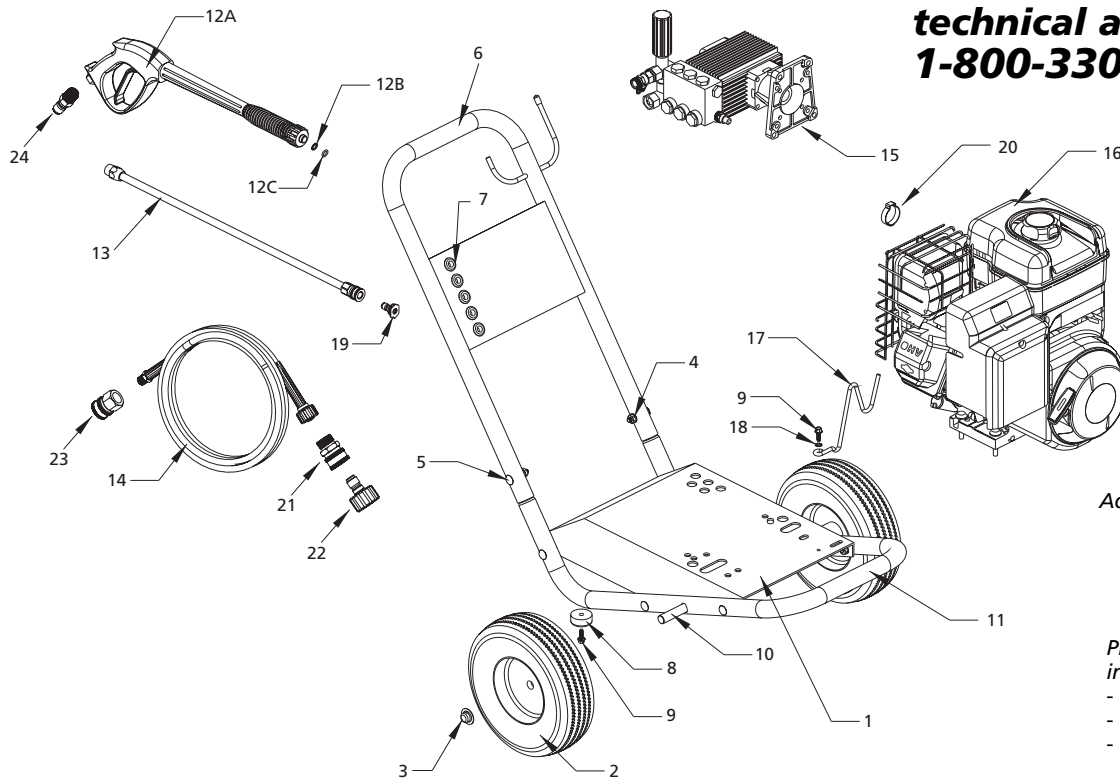

Horizontal Pressure Washers

Pulvérisateurs de Lavage Horizontaux

Hidrolavadoras Horizontales

Replacement Parts List
Liste de Pièces de Rechange
Lista de Repuestos

PW3006H1LE

**For replacement parts or
technical assistance, call
1-800-330-0712**