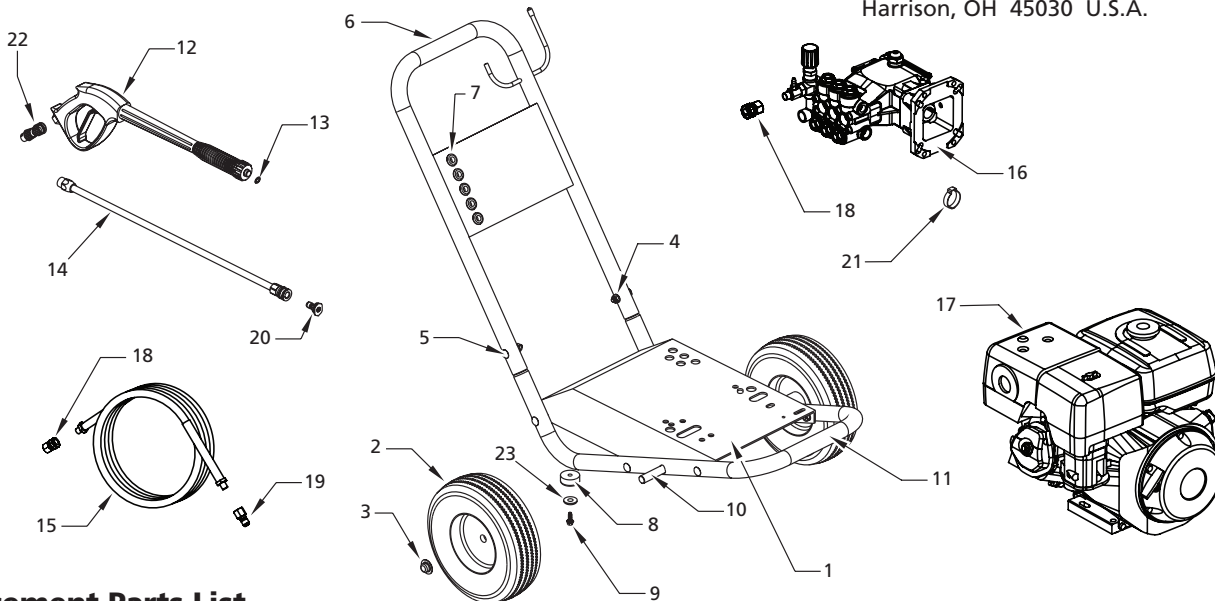

Campbell Hausfeld
Attn: Customer Service
100 Production Drive
Harrison, OH 45030 U.S.A.

Replacement Parts List

Ref. No.	Description	Part Number	Qty.
1	Base Plate	PM237600SJ	1
2	Pneumatic Wheel	WA005620AV	2
3	Pushnut	AL066300AV	2
4	5/16 inch -18 Nut	PM031100AV	8
5	5/16 inch -18 Rounded square neck bolt	MJ101206AV	8
6	Handle	PM344845AJ	1
7	Quick Connect Tip Grommet	MJ110200AV	5
8	Rubber Bumper	MJ110304AV	2
9	1/4 inch -20 x 3/4 inch Self-tapping screw	MJ106205AV	2
10	Axle rod	PM090010AV	1
11	Frame	PM343705AV	1
12	Gun	PM005136AV	1
13	Gun o-ring	PM345402SV	2
14	Lance	PM035120AV	1
15	High pressure hose	PM005010AV	1
16	Pump Assembly	PM344600SJ	1
17	Engine	■	1
18	Socket - Quick connect	PM068070AV	2
19	Plug - Quick connect	PM068066AV	1
20	Quick Connect Tips		
	0 (Red) - Optional	PM039870AV	1
	15 (Yellow) - Optional	PM039880AV	1
	25 (Green)	PM039890AV	1
	40 (White) - Optional	PM039900AV	1
	Detergent (Black)	PM039820AV	1
21	1 inch Hose clamp	▲	1
22	Plug - Quick connect	PM068060AV	1
23	Washer	ST090200AV	2