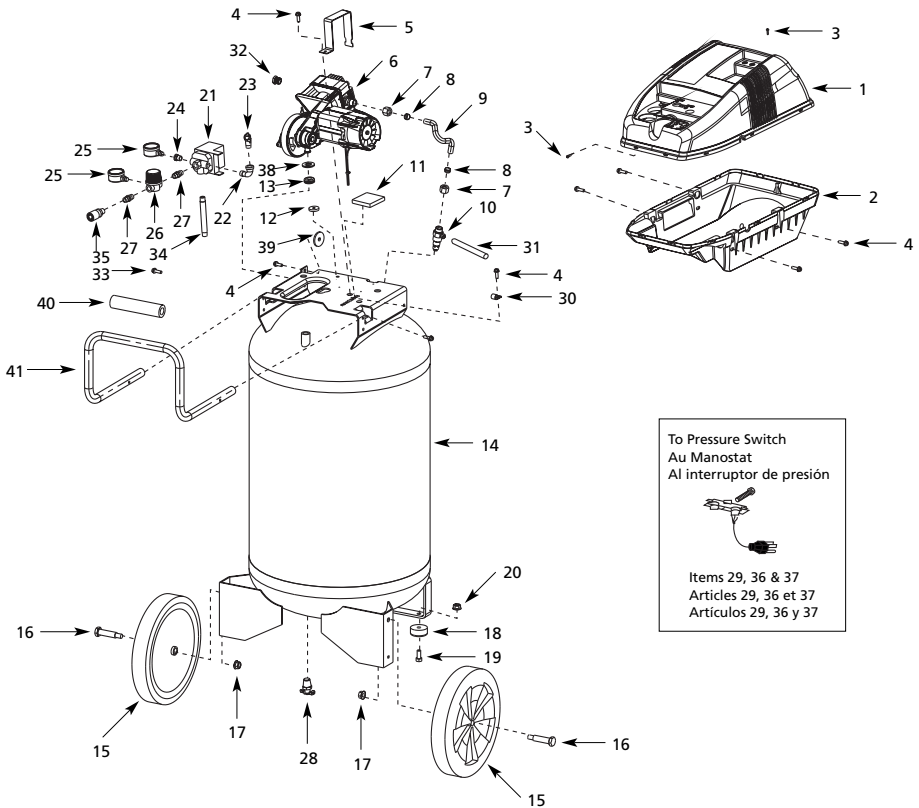

To Pressure Switch
Au Manostat
Al interruptor de presión

Items 29, 36 & 37
Articles 29, 36 et 37
Artículos 29, 36 y 37