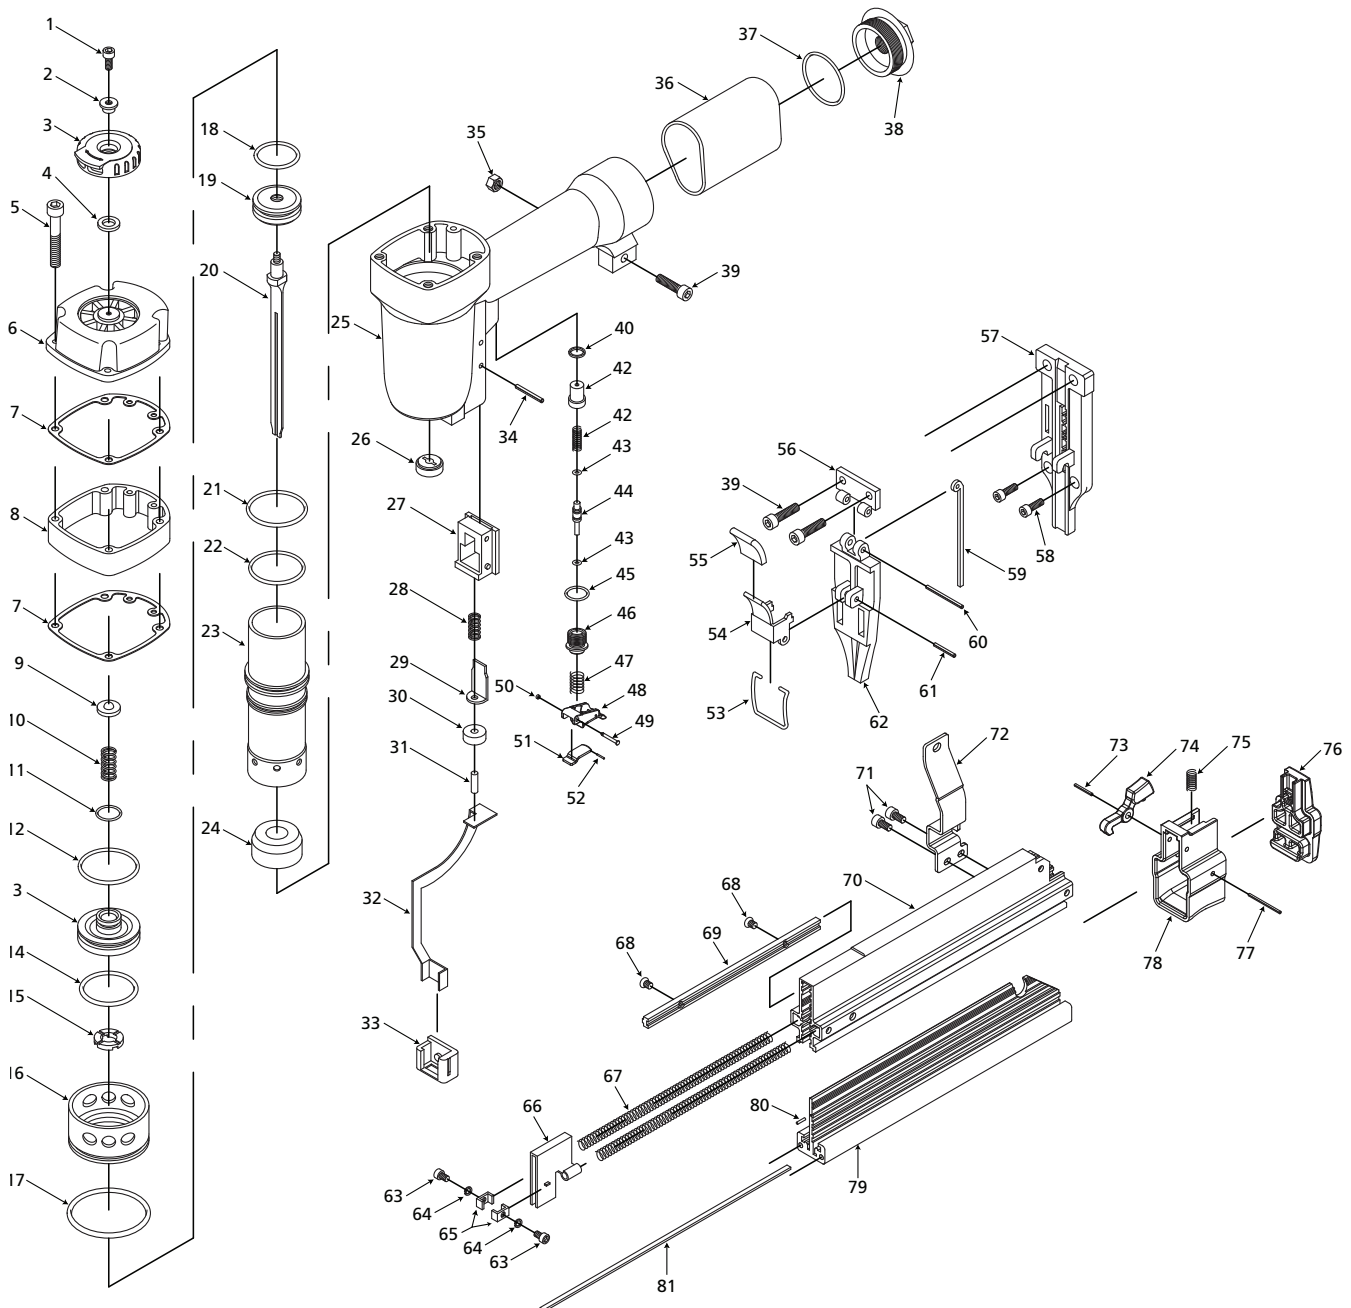

## 2 inch 2-in-1 Nailer/Stapler

Cloueuse/agrafeuse 2 en 1  
de 50,8 mm (2 po)

Clavadora/grapadora 2 en 1  
de 2 pulg.

Replacement Parts List  
Liste de Pièces de Rechange  
Lista de Repuestos

**SB5140**

## Replacement Parts List

Ref. No.	Description	Part No.	Qty.
1	Screw	—	1
2	Bushing	—	1
3	Exhaust Cap	—	1
4	Seal	▲	1
5	Screw	—	4
6	Head Cap	—	1
7	Gasket	▲	2
8	Head Cap Spacer	—	1
9	Seal	●	1
10	Spring	●	1
11	O-Ring	●	1
12	O-Ring	●	1
13	Head Valve	—	1
14	O-Ring	●	1
15	Head Valve Bumper	●	1
16	Collar	—	1
17	O-Ring	▲	1
18	O-Ring	■▲	1
19	Driver Blade Piston	■	1
20	Driver Blade	■	1
21	O-Ring	▲	1
22	O-Ring	▲	1
23	Cylinder	—	1
24	Bumper	SV408700AV	1
25	Body	—	1
26	Nozzle	—	1
27	WCE Guide	—	1
28	Spring	▲	1
29	Upper WCE	—	1
30	Thumb Wheel	—	1
31	Pin	—	1
32	Lower WCE	SV408800AV	1
33	No-Mar Tip	□	1
34	Pin	—	1
35	Nut	—	1
36	Grip	—	1
37	O-Ring	▲	1
38	End Cap	—	1
39	Screw	—	3
40	Seal	◆	1
41	upper Valve Body	◆	1
42	Trigger Valve Spring	◆	1
43	O-Ring	◆	2
44	Trigger Valve Stem	◆	1
45	O-Ring	◆	1
46	Lower Valve Body	—	1
47	Trigger Spring	◆	1
48	Trigger	◆	1
49	Pin	◆	1
50	O-Ring	◆	1

Ref. No.	Description	Part No.	Qty.
51	Trigger Plate	◆	1
52	Pin	◆	1
53	QCN Latch Spring	▲, ▼	1
54	QCN Latch	▼	1
55	QCN Latch Cover	▼	1
56	Plate	—	1
57	Drive Guide (Rear)	—	1
58	Screw	—	2
59	Nose Divider	—	1
60	Pin	—	1
61	Pin	▼	1
62	Drive Guide (Front)	▼	1
63	Screw	—	2
64	Lock Washer	—	2
65	Spacer	—	2
66	Pusher	—	1
67	Spring	▲	2
68	Screw	—	2
69	Upper Nail Guide	—	1
70	Upper Magazine	—	1
71	Screw	—	2
72	Support Bracket	—	1
73	Pin	—	1
74	Magazine Latch	—	1
75	Spring	▲	1
76	Magazine End Cap	—	1
77	Pin	—	1
78	Magazine Latch Housing	—	1
79	Lower Magazine	—	1
80	Pin	—	1
81	Lower Nail Guide	—	1