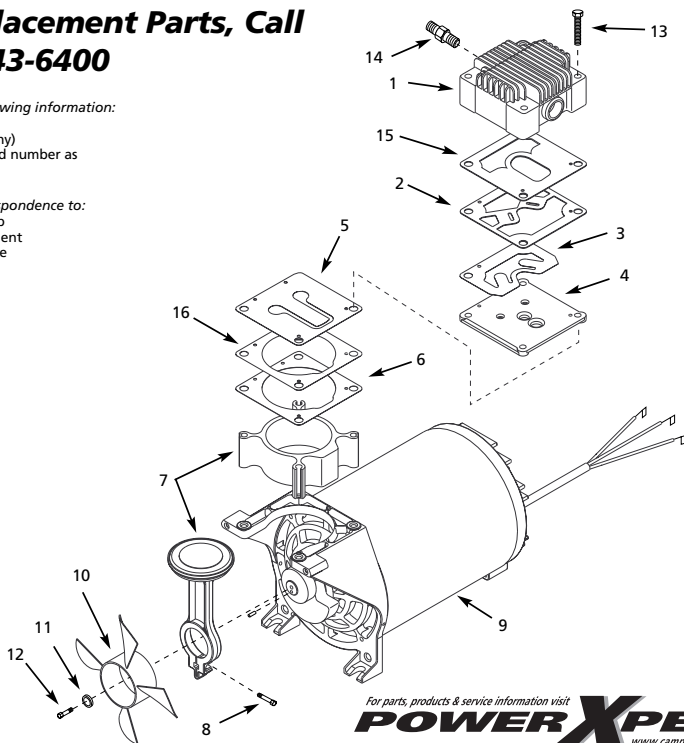

Replacement Parts List

Liste De Pièces De Rechange

Liste De Repuestos

WL380501, WL370001, WL371001

For Replacement Parts, Call
1-800-543-6400

Please provide following information:

- -Model number
- -Serial number (if any)
- -Part description and number as shown in parts list

Address correspondence to:

The Campbell Group
Attn: Parts Department
100 Production Drive
Harrison, OH 45030

POWER XPERT
www.campbellhausfeld.com

Ref. No.	Description	WL380501	WL370001	WL371001	Qty.
1	Head	WL000302AV	WL000302AV	WL000302AV	1
2	▲ Head gasket	XA010800AV	XA010800AV	XA010800AV	1
3	Exhaust valve	▲	▲	▲	1
4	Valve plate	▲	▲	▲	1
5	Intake valve	▲	▲	▲	1
6	▲ Cylinder gasket	XA012100AV	XA012100AV	XA012100AV	1
7	Piston ass'y (incl. #8)	WL210400AJ	WL210300AJ	WL210300AJ	1
8	M5 x .8 x 20 HH cap screw	(Included with piston assembly, ref. no. 7)	(Included with piston assembly, ref. no. 7)	(Included with piston assembly, ref. no. 7)	1
9	Motor assembly	MC301900AV	MC301800AJ	MC301700AJ	1
10	Axial fan	■	■	■	1
11	Washer	■	■	■	1
12	M5 x .8 x 12 HHCS (L.H.)	■	■	■	1
13	● Head bolts	ST074317AV	ST074317AV	ST074317AV	4
14	Compression connector	ST159001AV	ST159001AV	ST162100AV	1
15	▲ Head gasket	XA012000AV	XA012000AV	XA012000AV	1
16	Cylinder gasket	XA012103AV	—	—	1