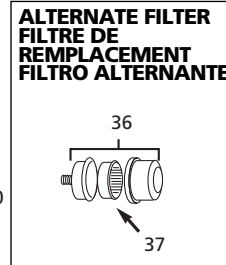

Vertical Air Compressors

Compresseurs d'Air Verticaux

Compressores de Aire Verticales

Replacement Parts List
Liste de Pièces de Rechange
Lista de Repuestos

VT619504, VT627505, VT631403, VT635900

Model No.: _____
Numéro du modèle: _____
Número del modelo: _____

Serial No.: _____
Numéro de Série: _____
Número de Serie: _____

Date of purchase: _____
Date d'achat: _____
Fecha de compra: _____