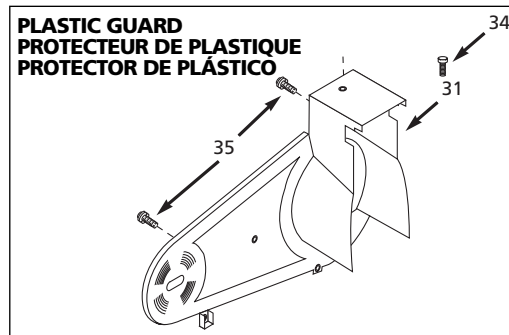

Vertical Air Compressors

Compresseurs d'Air Verticaux

Compressores de Aire Verticales

Replacement Parts List
Liste de Pièces de Rechange
Lista de Repuestos

VT619504, VT627505, VT631403, VT635900

Model No.: _____
Numéro du modèle: _____
Número del modelo: _____

Serial No.: _____
Numéro de Série: _____
Número de Serie: _____

Date of purchase: _____
Date d'achat: _____
Fecha de compra: _____