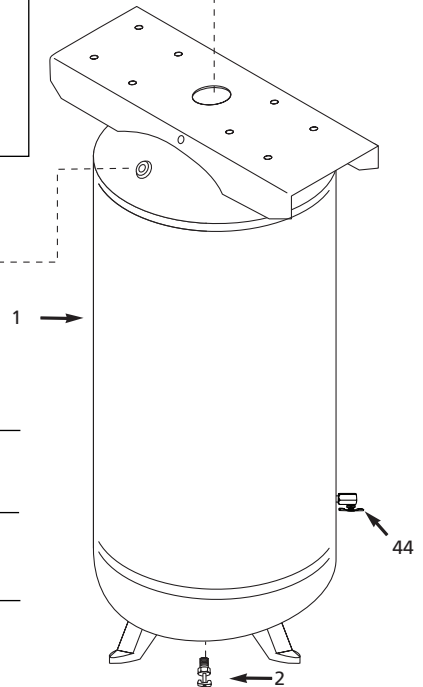

Vertical Air Compressors

Compresseurs d'Air Verticaux

Compressores de Aire Verticales

Replacement Parts List
Liste de Pièces de Rechange
Lista de Repuestos

VT619504, VT627505, VT631403, VT635900

Model No.: _____
Numéro du modèle: _____
Número del modelo: _____

Serial No.: _____
Numéro de Série: _____
Número de Serie: _____

Date of purchase: _____
Date d'achat: _____
Fecha de compra: _____