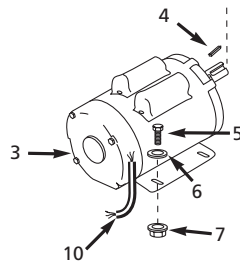

Vertical Air Compressors

Compresseurs d'Air Verticaux

Compressores de Aire Verticales

Replacement Parts List
Liste de Pièces de Rechange
Lista de Repuestos

VT619504, VT627505, VT631403, VT635900

Model No.: _____
Numéro du modèle: _____
Número del modelo: _____

Serial No.: _____
Numéro de Série: _____
Número de Serie: _____

Date of purchase: _____
Date d'achat: _____
Fecha de compra: _____