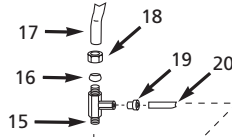

Vertical Air Compressors

Compresseurs d'Air Verticaux

Compressores de Aire Verticales

Replacement Parts List
Liste de Pièces de Rechange
Lista de Repuestos

VT619504, VT627505, VT631403, VT635900

Model No.: _____
Numéro du modèle: _____
Número del modelo: _____

Serial No.: _____
Numéro de Série: _____
Número de Serie: _____

Date of purchase: _____
Date d'achat: _____
Fecha de compra: _____