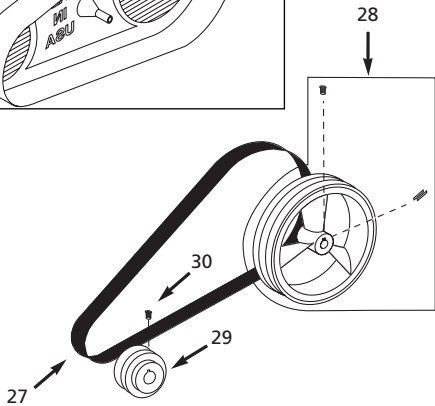

Vertical Air Compressors

Compresseurs d'Air Verticaux

Compressores de Aire Verticales

Replacement Parts List
Liste de Pièces de Rechange
Lista de Repuestos

VT619504, VT627505, VT631403, VT635900

Model No.: _____
Numéro du modèle: _____
Número del modelo: _____

Serial No.: _____
Numéro de Série: _____
Número de Serie: _____

Date of purchase: _____
Date d'achat: _____
Fecha de compra: _____