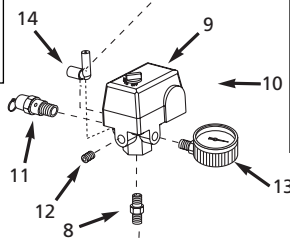

Vertical Air Compressors

Compresseurs d'Air Verticaux

Compressores de Aire Verticales

Replacement Parts List
Liste de Pièces de Rechange
Lista de Repuestos

VT619504, VT627505, VT631403, VT635900

Model No.: _____
Numéro du modèle: _____
Número del modelo: _____

Serial No.: _____
Numéro de Série: _____
Número de Serie: _____

Date of purchase: _____
Date d'achat: _____
Fecha de compra: _____