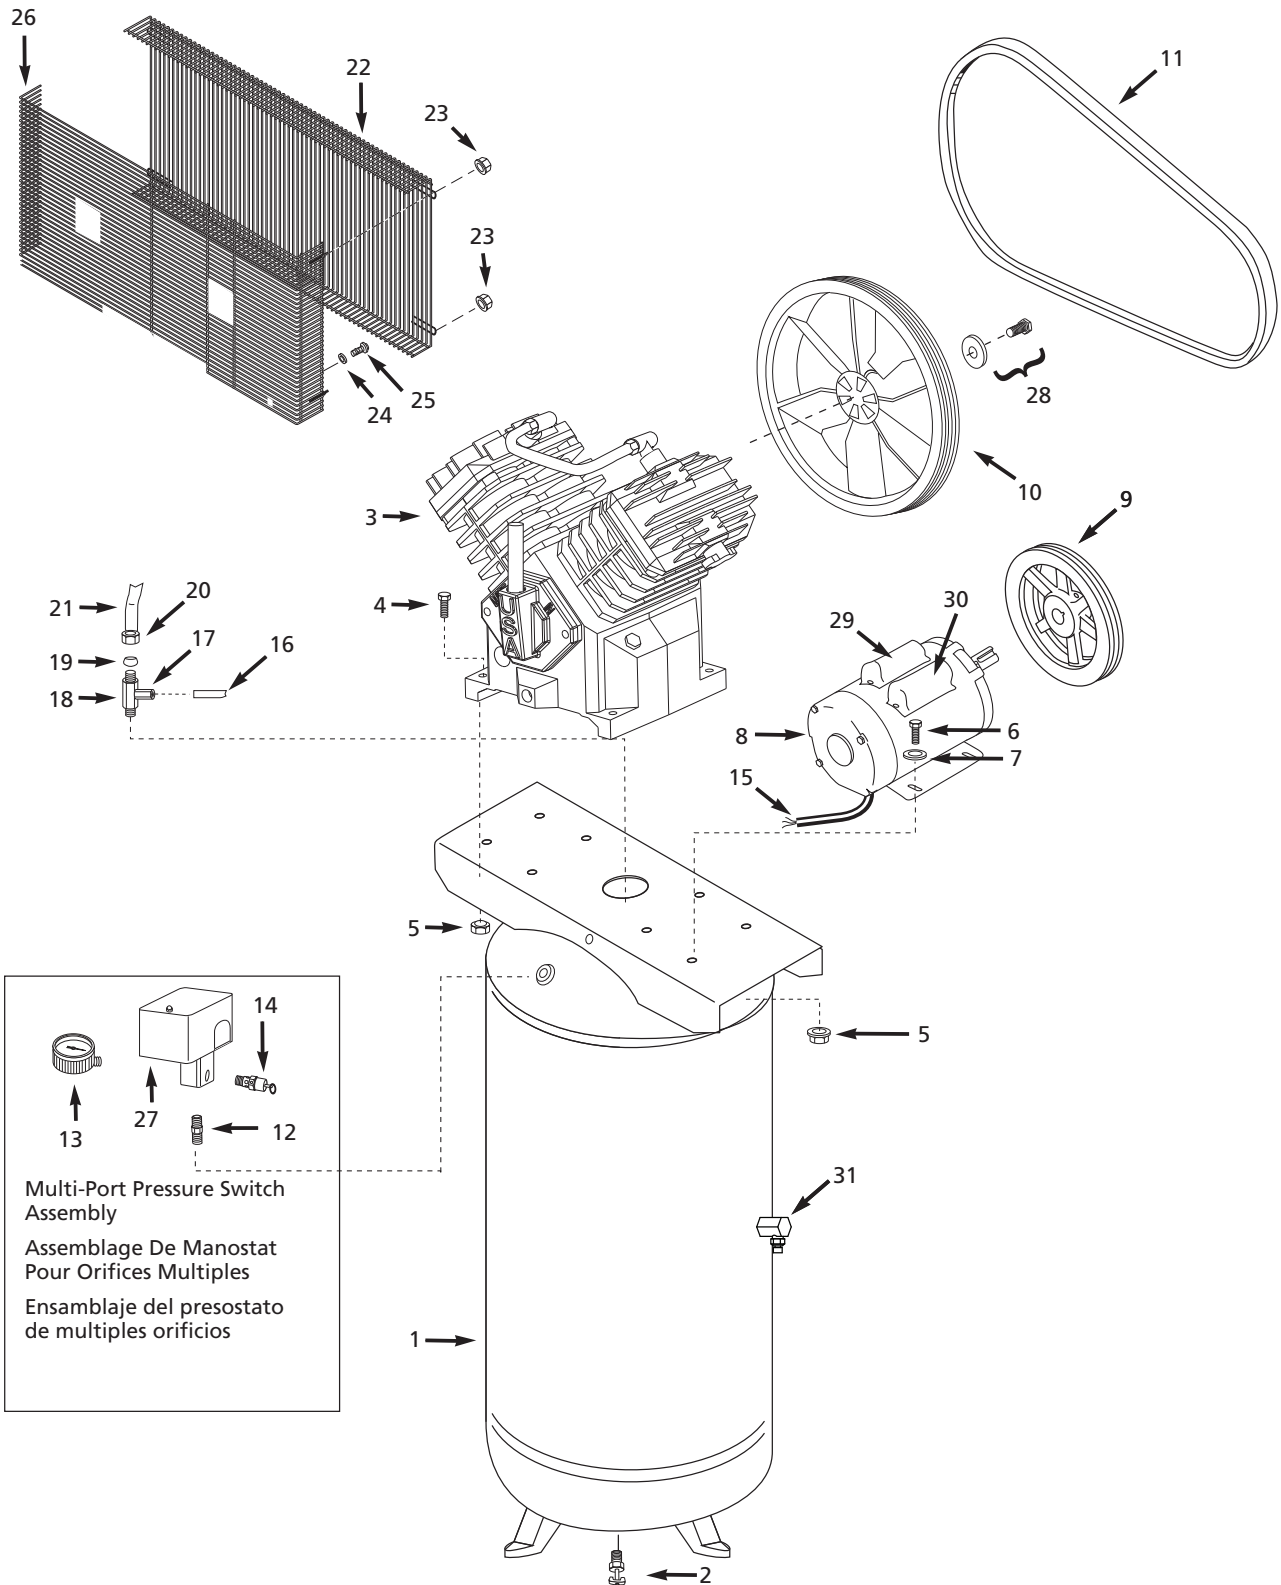

**Replacement Parts List
Liste De Pièces De Rechange
Lista de repuestos**

DP5810-Q, TQ310101, TQ310401

Multi-Port Pressure Switch Assembly
Assemblage De Manostat Pour Orifices Multiples
Ensamblaje del presostato de multiples orificios

Campbell Hausfeld
Attn: Customer Service
100 Production Drive
Harrison, OH 45030

Ref. No.	Description	Part Numbers For Models		Qty
		TQ310101	DP5810-Q TQ310401	
1	Air tank	AR040000CG	AR232401CG	1
2	Drain cock	D-1403	ST127700AV	1
3	Air compressor pump with flywheel	TQ300000AV	TQ300000AV	1
4	5/16 inch - 18 x 1-1/2 inch Hex head bolt	*	*	4
5	5/16 inch - 18 Locknut	*	*	8
6	5/16 inch - 18 x 3/4 inch Hex head bolt	ST016000AV	ST016000AV	4
7	5/16 inch Washer	ST011200AV	ST011200AV	4
8	Electric motor	MC019300AV	MC019300AV	1
9	Motor pulley	PU017000AV	PU017000AV	1
10	Flywheel	PU017100AV	PU017100AV	1
11	Belt	BT013100AV	BT013100AV	1
12	Pipe nipple	HF002401AV	HF002401AV	1
13	Pressure gauge	GA031900AV	GA031900AV	1
14	Safety valve	V-215105AV	V-215105AV	1
15	Electric cord	EC014800AV	EC014800AV	1
16	Tubing	ST117802AV	ST117802AV	1
17	Straight push connect	ST081301AV	ST081301AV	1
18	Check valve	CV223300AV	CV223300AV	1
19	1/2 inch Compression sleeve	ST032900AV	ST032900AV	1
20	1/2 inch Compression nut	ST033001AV	ST033001AV	1
21	Discharge tube	TQ901600AP	TQ901600AP	1
22	Front beltguard	BG021600AV	BG021600AV	1
23	10-24 Hex-flange nut	ST116201AV	ST116201AV	5
24	5/16 inch Washer	ST011200AV	ST011200AV	2
25	5/16 inch Self-tapping screw	ST016500AV	ST016500AV	4
26	Back beltguard	BG021701AV	BG021701AV	1
27	Pressure switch (with unloader valve)	CW212201AV	CW212201AV	1
27a	△ Pressure switch unloader valve	CW210001AV	CW210001AV	1
27b	△ Pressure switch cover	CW217800AV	CW217800AV	1
28	Flywheel Fastener Kit	TQ901400AV	TQ901400AV	1
29	Capacitor - Start	MC507018AV	MC507018AV	1
30	Capacitor - Run	MC506910AV	MC506910AV	1
31	Easy Drain Assembly (80 Gallon Only)	D-140501AV	—	1
32	△ Warning decal	DK747600AV	DK747600AV	1