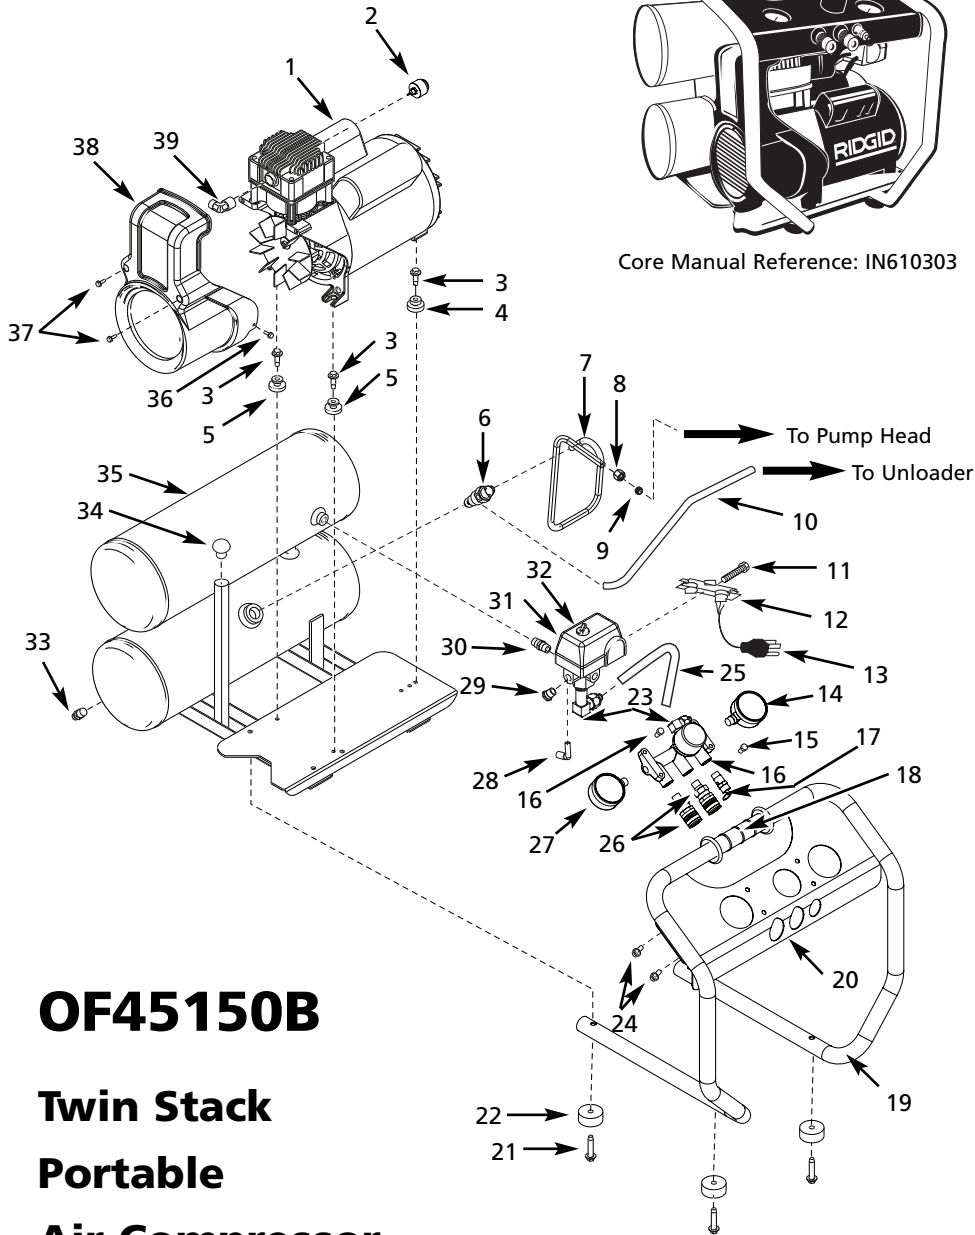

Core Manual Reference: IN610303

OF45150B Twin Stack Portable Air Compressor

REPAIR PARTS - WHOLE UNIT

For Repair Parts,
Call 1-800-4-RIDGID

Please provide following information:

- Model number
- Serial number (if any)
- Part description and number as shown in parts list

Ref. No.	Part Number		Descriptions	Qty
1	WL373001AV	*	Pump/motor assembly	1
2	ST085700AV		Filter	1
3	ST158000AV		Shoulder bolt	3
4	WL003202AV		Rubber bushing (Rear)	1
5	WL003203AV		Rubber bushing (Front)	2
6	CV223800AV	*	Check valve	1
7	▲		Exhaust tube (includes nuts and ferrules)	1
8	▲		Nut	1
9	▲		Ferrule	1
10	ST188800AV		Unloader tube (includes tube insert, nut & ferrule)	1
11	ST209800AV		Strain relief screw	1
12	CW209600AV		Strain relief	1
13	EC012600AV		Cord	1
14	GA016709AV	*	Tank gauge	1
15	N/A		1/4"-20 x 1/2" Screw	4
16	WL024501AV	*	Regulator assy. (includes 14, 26 & 27)	1
17	V-215106AV		165 psi Safety valve	1
18	ST185600AV	*	Grip	1
19	WL025900AV		Roll bar	1
20	WL025800AV		Control panel bracket	1
21	ST073276AV		Foot screw	4
22	ST158300AV		Molded rubber bumper	4
23	●		Elbow compression fitting (includes nut & ferrule)	2
24	ST074415AV		1/4"-20 x 1/2" Thread cutting screw	4
25	●		Control Panel tube	1
26	HF203300AV	*	Coupler	2
27	GA016705AV	*	Outlet gauge	1
28	CW210000AV	*	Unloader Valve	1
29	ST022500AV		Plug	1
30	HF002401AV		Nipple	1
31	CW211700AV	*	Pressure switch cover	1
32	CW211300AJ	*	Pressure switch	1
33	D-1403	*	Tank drain valve	1
34	ST073612AV		Plug	1
35	AR052700OE		4.5 gal. twin tank	1
36	ST129301AV		Shroud screw	1
37	ST129302AV		Shroud screw	2
38	WL012406AV		Shroud	1
39	ST188900AV		Exhaust fitting	1

REPAIR PARTS KITS

▲	WL029600AV	Exhaust tube kit (w/o check valve)
●	ST170400AV	Control panel tube kit (includes inserts, nuts, & ferrules)

* Considered wear items

N/A = Standard Hardware Item

REPAIR PARTS - PUMP