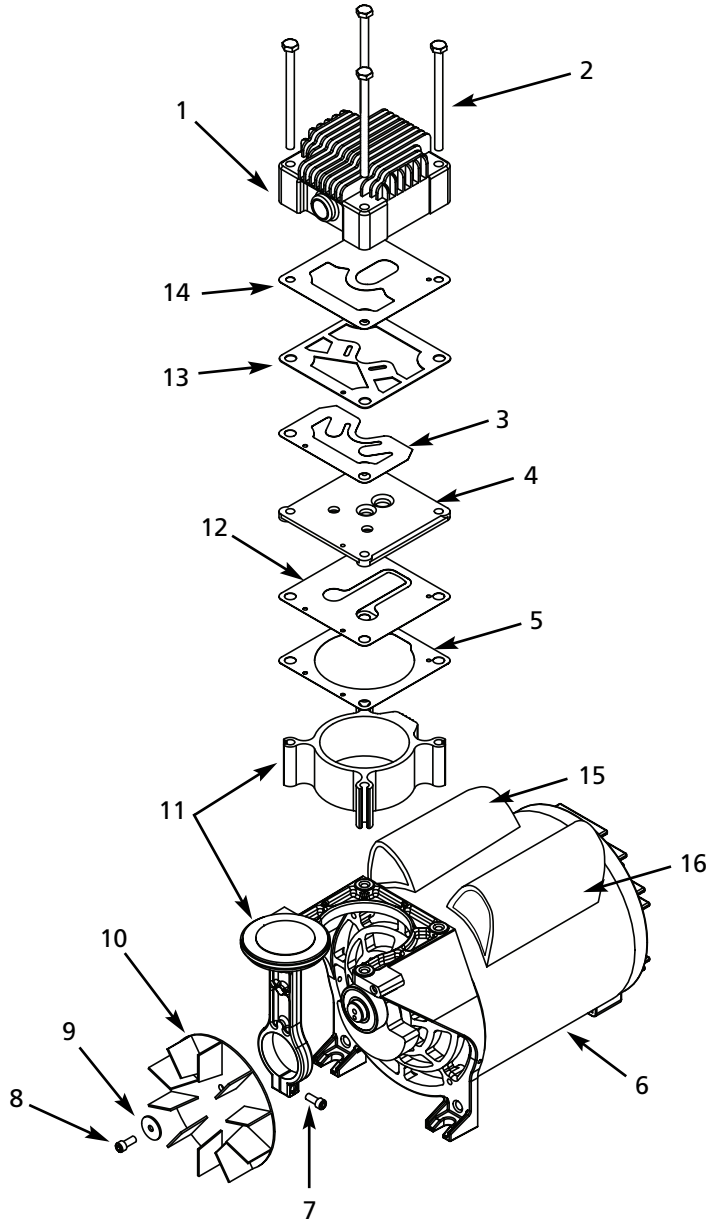

REPAIR PARTS - PUMP

**For Repair Parts,
Call 1-800-4-RIDGID**

Please provide following information:

- Model number
- Serial number (if any)
- Part description and number as shown in parts list

Ref. No.	Part Number		Descriptions	Qty
1	WL010500AV		Head	1
2	●		Head bolts	4
3	▲	*	Exhaust valve	1
4	▲		Valve plate	1
5	▲, XA012100AV	*	Cylinder gasket	1
6	MC303201SJ	*	Motor assembly (includes eccentric/bearing assembly)	1
7	(Included with piston assembly, Ref. No. 11)		M5 x .8 x 20 HH cap screw	1
8	■		M5 x .8 x 12 HHCS (L.H.)	1
9	■		Washer	1
10	■		Fan	1
11	WL210300AJ		Piston/cylinder assembly (includes #7)	1
12	▲	*	Intake valve	1
13	▲, XA010800AV	*	Head gasket (metal gasket)	1
14	▲, XA012500AV	*	Discharge valve gasket	1
15	MC507017AV		Start capacitor (280-520 μF/250 VAC)	1
16	MC506908AV		Capacitor (40 μF/450 VAC)	1
REPAIR PARTS KITS				
●	WL602801AJ		Head bolt kit (set of 4)	1
▲	WL201405AJ		Valve plate kit (Includes #3-5, 12-14)	1
■	WL209802AJ		Fan kit (includes #8-10)	1
* Considered wear components