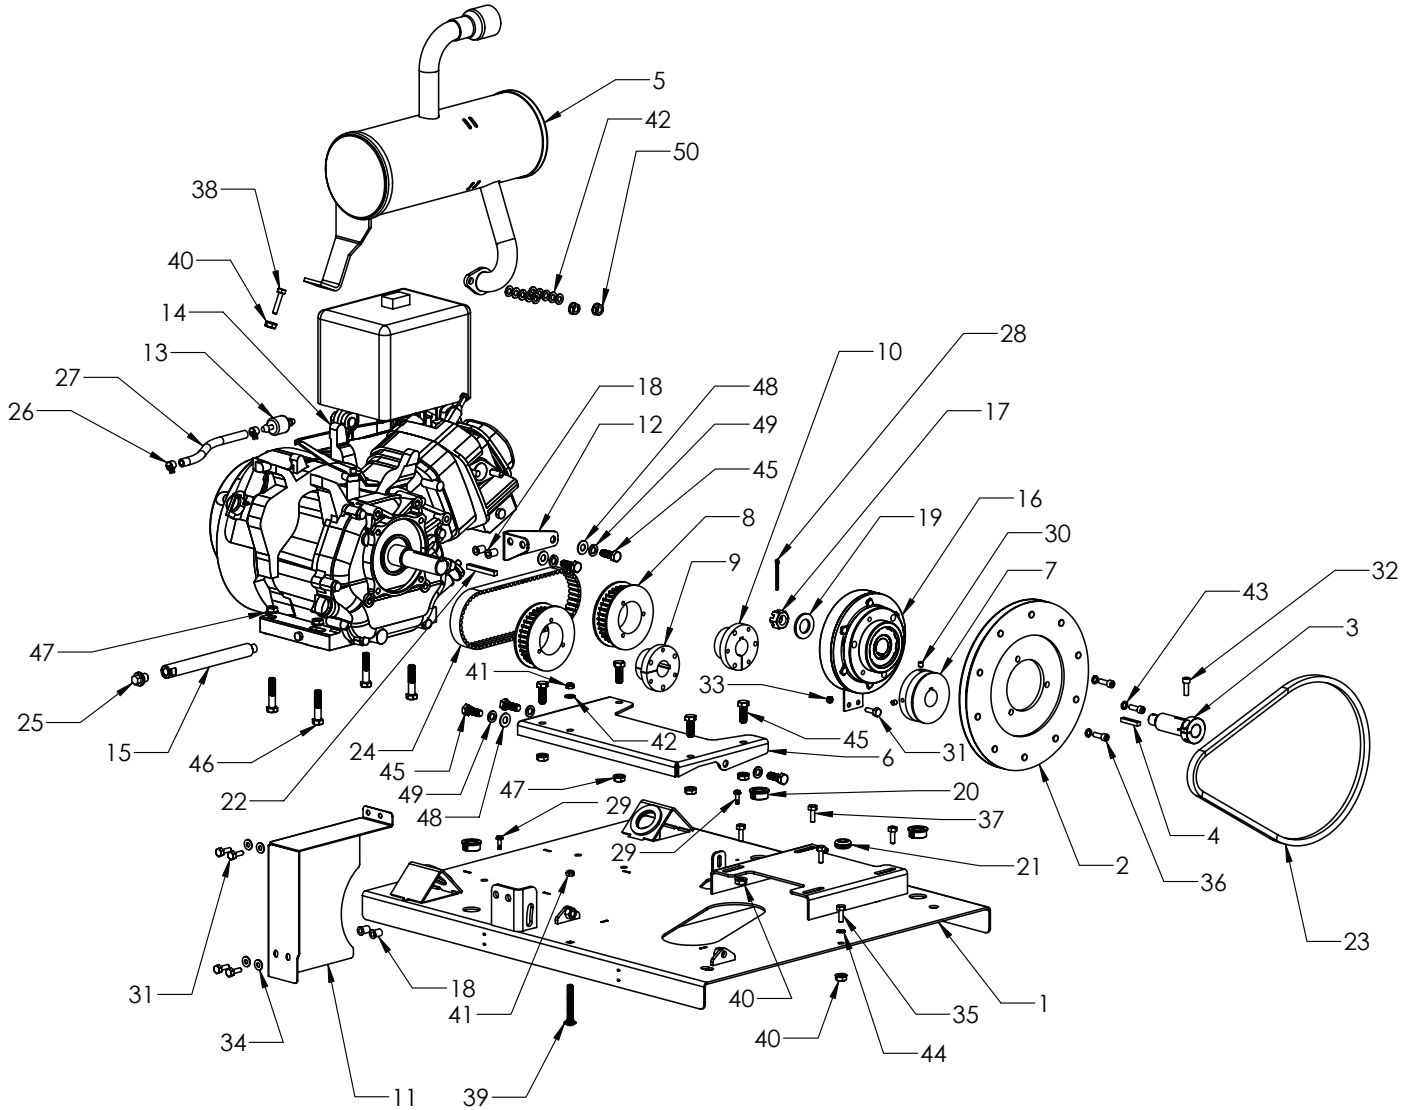

Chassis Replacement Parts List for Model GR3000

REGISTER YOUR PRODUCT ONLINE NOW!
<http://www.campbellhausfeld.com>

For Replacement Parts or Technical Assistance, Call 1-800-746-5641

Please provide following information:

- Model number
- Serial number
- Part description and number as shown in parts list

Address any correspondence to:

Campbell Hausfeld
Attn: Customer Service
100 Mundy Memorial Drive
Mt. Juliet, TN 37122 U.S.A.

Replacement Parts List

Ref. No.	Description	Part No.	Qty.	Ref. No.	Description	Part No.	Qty.
1	Chassis	GW004151KK	1	31	Hex bolt - 1/4-20 x 3/4 inch	--	5
2	Compressor pulley	GW004331AG	1	32	Socket head bolt - 1/4-20 x 3/4 inch	--	1
3	Clutch spacer	GW004572AD	1	33	Nylock nut - 1/4-20	--	1
4	Rectangular key	GW004573AV	1	34	Flat washer - 1/4	--	4
5	Muffler	GW004610AV	1	35	Hex bolt - 5/16-18 x 1/2 inch	--	1
6	Alternator mounting plate	GW004930KK	1	36	Socket head bolt - 5/16-18 x 5/8 inch	--	3
7	Engine pulley	GW004940AD	1	37	Hex bolt - 5/16-18 x 3/4 inch	--	4
8	Synchronous pulley	GW004941AD	2	38	Hex bolt - 5/16-18 x 1-1/4 inch	--	1
9	Pulley bushing - 24 mm	GW004942AD	1	39	Carriage bolt - 5/16-18 x 1-3/4 inch	--	1
10	Pulley bushing - 1 inch	GW004943AD	1	40	Flange nut - 5/16-18	--	6
11	Alternator belt guard	GW004950KK	1	41	Nylock nut - 5/16-18	--	2
12	Belt guard bracket	GW004955KK	1	42	Flat washer - 5/16	--	11
13	Fuel filter	GW004978AV	1	43	Split lock washer - 5/16	--	3
14	Engine - Honda GX390 electric start	GW004980AV	1	44	Star washer - 5/16	--	1
15	Oil drain extension	GW004981AV	1	45	Hex bolt - 3/8-16 x 1 inch	--	9
16	Electric clutch	GW004985SJ	1	46	Hex bolt - 3/8-16 x 1-3/4 inch	--	4
17	Castle nut	MJ104709AV	1	47	Flange nut - 3/8-16	--	8
18	Rivet nut - 1/4-20	MJ105205AV	4	48	Flat washer - 3/8	--	3
19	Flat washer	MJ105710AV	1	49	Split lock washer - 3/8	--	5
20	Bushing - 1 inch	MJ110201AV	3	50	Flange nut - M8	--	2
21	Grommet	MJ110205AV	1	--	Standard hardware item		
22	Square key	MJ116000AV	1				
23	V-belt	MJ117000AV	1				
24	Synchronous belt	MJ117001AV	1				
25	Oil drain plug	Contact Honda	1				
26	Hose clamp	--	2				
27	Fuel Hose - 1/4 ID	--	1				
28	Cotter pin - 3/16 x 1-1/2 inch	--	1				
29	Hex sheet metal screw - #10 x 1/2 inch	--	2				
30	Set Screw - 1/4-20	--	2