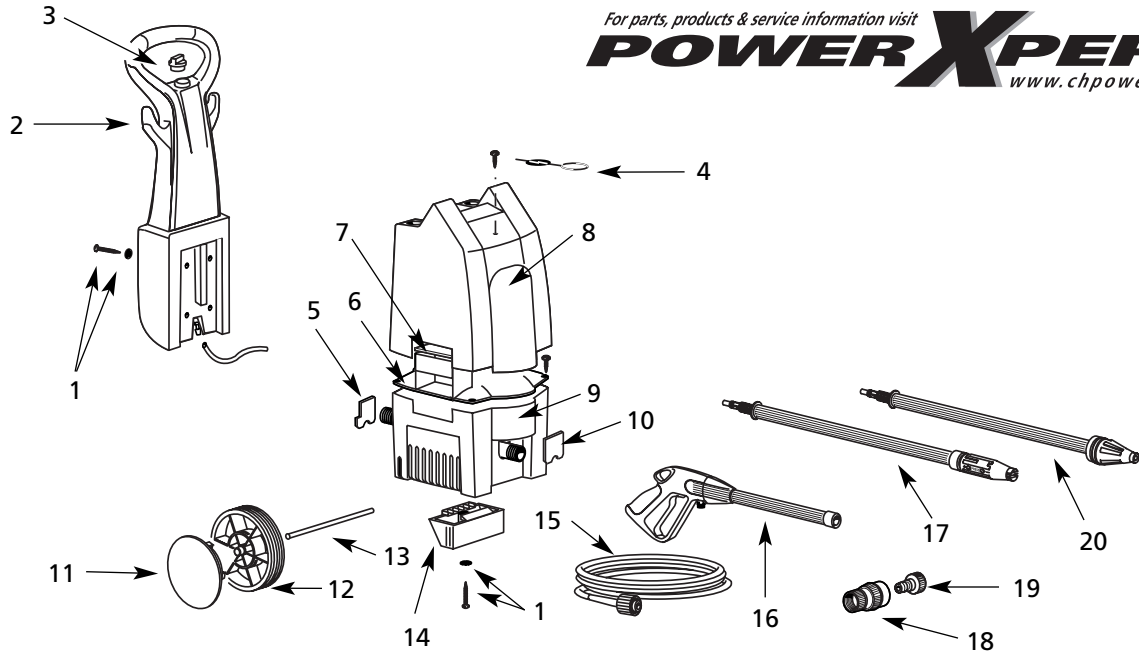

Replacement Parts List

Model PW1380

For parts, products & service information visit
POWER XPERT
www.chpower.com

For Replacement Parts, Call 1-800-330-0712

Please provide following information:

- Model number
- Serial number (if any)
- Part description and number as shown in parts list

Address parts correspondence to:

Campbell Group/Parts Department
100 Production Drive
Harrison, OH 45030

Ref. No.	Description	Part No.	Qty.	Ref. No.	Description	Part No.	Qty.
1	Hardware pack	PM066304AV	1	13	Axle	PM066302AV	1
2	Tank, handle	PM059000SV	1	14	Foot, front	PM066303AV	1
3	Cap, detergent tank	PM060000SV	1	15	Hose, high pressure	PM012902AV	1
4	Tip cleaner	PM008500AV	1	16	Gun	PM037201SJ	1
5	Tab, holdown, inlet	PM080612SV	1	17	Lance, 1.15 Hi-Lo	PM035101AV	1
6	Cover, motor	PM080614SV	1	18	Fitting, quick connect, plastic	PM020600SV	1
7	Cover, electrical box	PM080615SV	1	19	Fitting, nipple adapter	PM022100AV	1
8	Cover, top, reflex blue	PM080616SV	1	20	Lance, 1.15, Rotary (Turbo)	PM022621AV	1
9	Base, black	PM080617SV	1				
10	Tab, holdown, outlet	PM080613SV	1				
11	Cover, wheel, black	PM066300AV	2				
12	Wheel	PM066301AV	2