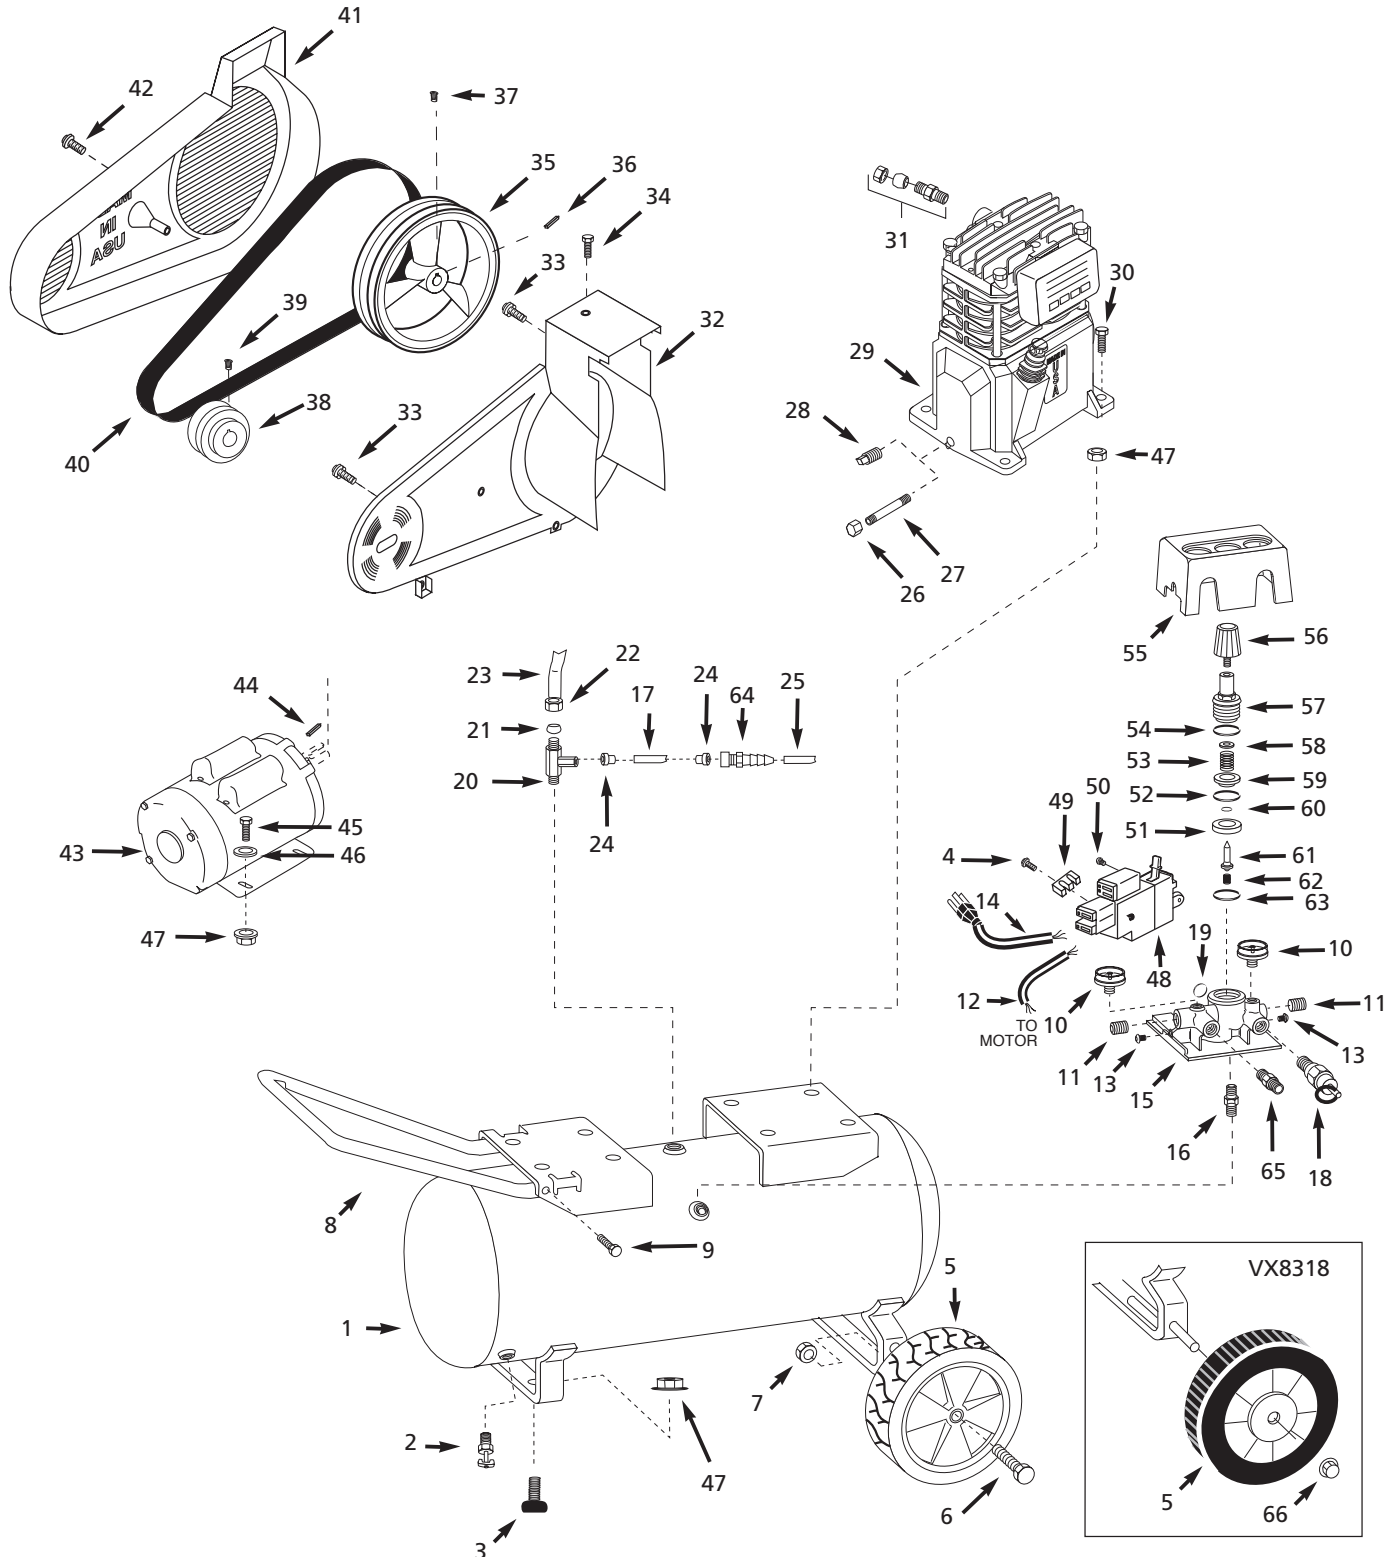

Portable Air Compressors Compressores de Aire Portátiles Compressores de Ar Portáteis

Replacement Parts List
Lista de Repuestos
Lista de Peças de Reposição

VT610207, VT910205, VX821201,
VX831601, VX831701 & VX831801

For Replacement Parts, Call 1-800-543-8622

Please provide following information:

- -Model number
- -Serial number (if any)
- -Part description and number as shown in parts list

Address parts correspondence to:

The Campbell Group / Parts Department
100 Production Drive
Harrison, OH 45030