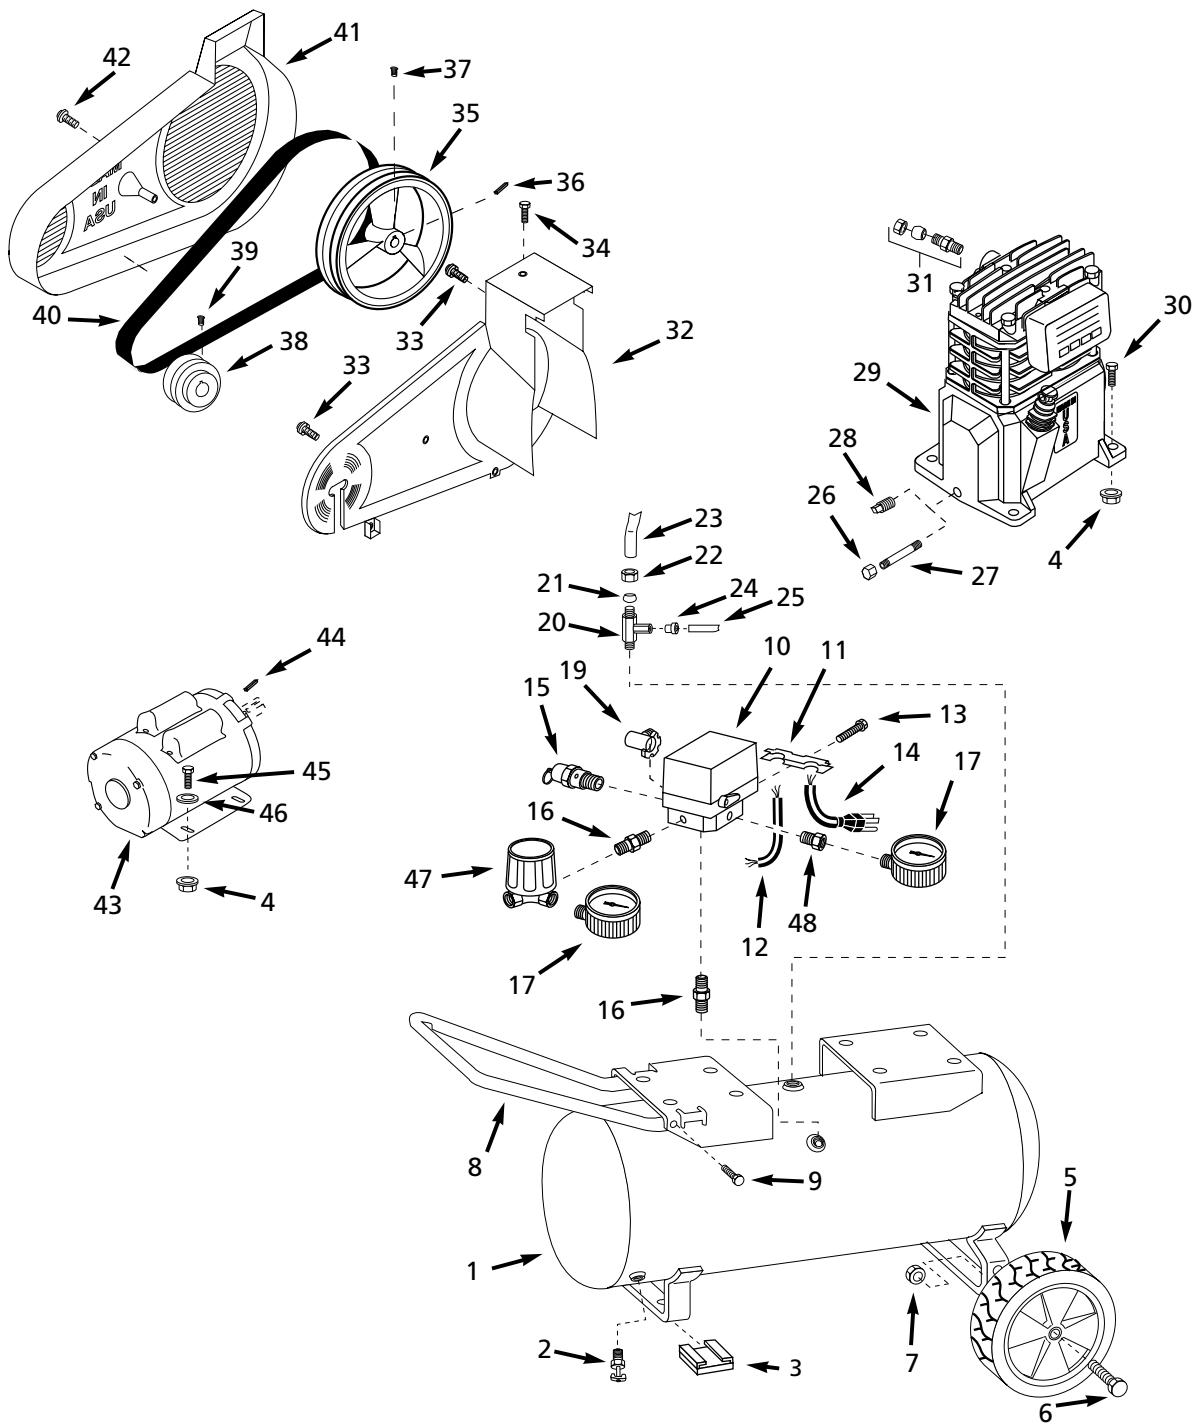

Portable Air Compressors Compresseurs D'Air Portatifs Compresores de Aire Portátiles

Replacement Parts List
Liste De Pièces De Rechange
Lista de Repuestos

VA500003, VT618303, VT618903, VT619603,
VT622502, VT622602, VT623102, VT623303,
VT626902, VT629001, VT629800

For Replacement Parts, Call 1-800-543-6400

Please provide following information:

- -Model number
- -Serial number (if any)
- -Part description and number as shown in parts list

Address parts correspondence to:

The Campbell Group / Attn: Parts Department
100 Production Drive
Harrison, OH 45030

Ref. No.	Description	Part Numbers			VT619603	Qty
		VA500003	VT618303	VT618903	VT622502 VT622602	
1	Tank	AR040700JY	AR040700KK	AR040700JY	AR040700KK	1
2	Drain cock	D-1401	D-1401	D-1401	D-1401	1
3	Foot	ST041600AV	ST041600AV	ST041600AV	ST041600AV	2
4	5/16 - 18 Locknut	ST146000AV	ST146000AV	ST146000AV	ST146000AV	8
5	Wheel	WA002500AV	WA002500AV	WA002500AV	WA002500AV	2
6	Axle bolt	ST033400AV	ST033400AV	ST033400AV	ST033400AV	2
7	Hex keps nut	ST033500AV	ST033500AV	ST033500AV	ST033500AV	2
8	Handle	HL001800BH	HL001800BH	HL001800BH	HL001800BH	1
9	Handle screw	ST073236AV	ST073236AV	ST073236AV	ST073236AV	1
10	Pressure switch	CW207576AV	CW207576AV	CW207576AV	CW207576AV	1
11	Strain relief	CW000702AV	CW000702AV	CW000702AV	CW000702AV	1
12	Motor cord	EC012800AV	EC012800AV	EC012800AV	EC012800AV	1
13	Strain relief screw	ST074418AV	ST074418AV	ST074418AV	ST074418AV	1
14	Power cord	EC012601AV	EC012601AV	EC012601AV	EC012601AV	1
15	ASME Safety valve	V-215100AV	V-215100AV	V-215100AV	V-215100AV	1
16	1/4" Nipple	HF002401AV	HF002401AV	HF002401AV	HF002401AV	2
17	Outlet pressure gauge	GA016300AV	GA016300AV	GA016300AV	GA016300AV	2
19	Unloader valve	CW000800AV	CW000800AV	CW000800AV	CW000800AV	1
20	Check valve	CV220301AJ	CV220301AJ	CV220301AJ	CV220301AJ	1
21	Ferrule	ST067300AV	ST067300AV	ST067300AV	ST067300AV	1
22	Compression nut	ST033001AV	ST033001AV	ST033001AV	ST033001AV	1
23	Discharge tube	VT043500AP	VT043500AP	VT043500AP	VT043500AP	1
24	Push-in fitting	ST081301AV	ST081301AV	ST081301AV	ST081301AV	1
25	Unloader tube	ST117801AV	ST117801AV	ST117801AV	ST117801AV	1
26	Oil drain cap	ST150100AV	ST150100AV	ST150100AV	ST150100AV	1
27	Oil drain extension	ST083800AV	ST083800AV	ST083800AV	ST083800AV	1
28	1/8-27 Oil drain plug	ST022300AV	ST022300AV	ST022300AV	ST022300AV	1
29	Pump	VT470200KB	VT470200KB	VT470200KB	VT470200KB	1
30	5/16-18 x 5/8" Hex head bolt	ST012800AV	ST012800AV	ST012800AV	ST012800AV	4
31	Compression connector assembly	ST018300AV	ST018300AV	ST018300AV	ST018300AV	1
32	Belt guard (back)	BG217902AV	BG217902AV	BG217902AV	BG217902AV	1
33	#10-24 x 5/16 Self-tapping screw	ST042400AV	ST042400AV	ST042400AV	ST042400AV	3
34	5mm x 31mm Self-tapping screw	ST129303AV	ST129303AV	ST129303AV	ST129303AV	1
35	Flywheel	PU015900AG	PU015900AG	PU015900AG	PU015900AG	1
36	3/16" Key	KE000900AV	KE000900AV	KE000900AV	KE000900AV	1
37	3/8-16 x 3/4" Setscrew	ST026200AV	ST026200AV	ST026200AV	ST026200AV	1
38	Pulley	PU015200AG	PU015200AG	PU015300AG	PU015200AG	1
39	1/4 - 20 x 1/2" Setscrew	ST012200AV	ST012200AV	ST012200AV	ST012200AV	1
40	Belt	BT020400AV	BT020400AV	BT023200AV	BT020400AV	1
41	Belt guard (front)	BG217800AV	BG217800AV	BG217800AV	BG217800AV	1
42	Plascrew	ST058502AV	ST058502AV	ST058502AV	ST058502AV	1
43	Electric Motor	MC017200AJ	MC013200AJ	MC035601AJ	MC015500AJ	1
44	3/16 sq. x 1 1/4" Key	KE000903AV	KE000903AV	KE000903AV	KE000903AV	1
45	5/16 - 18 Hex head bolt	ST016000AV	ST016000AV	ST016000AV	ST016000AV	4
46	5/16 Washer	ST011200AV	ST011200AV	ST011200AV	ST011200AV	4
47	Regulator	RE206203AV	RE206203AV	RE206203AV	RE206203AV	1
48	1/4" x 1/8" Reducer	ST071407AV	ST071407AV	ST071407AV	ST071407AV	1
49	Warning Decal, 3 pc. (not shown)	DK630000AV	DK630000AV	DK630000AV	DK630000AV	1