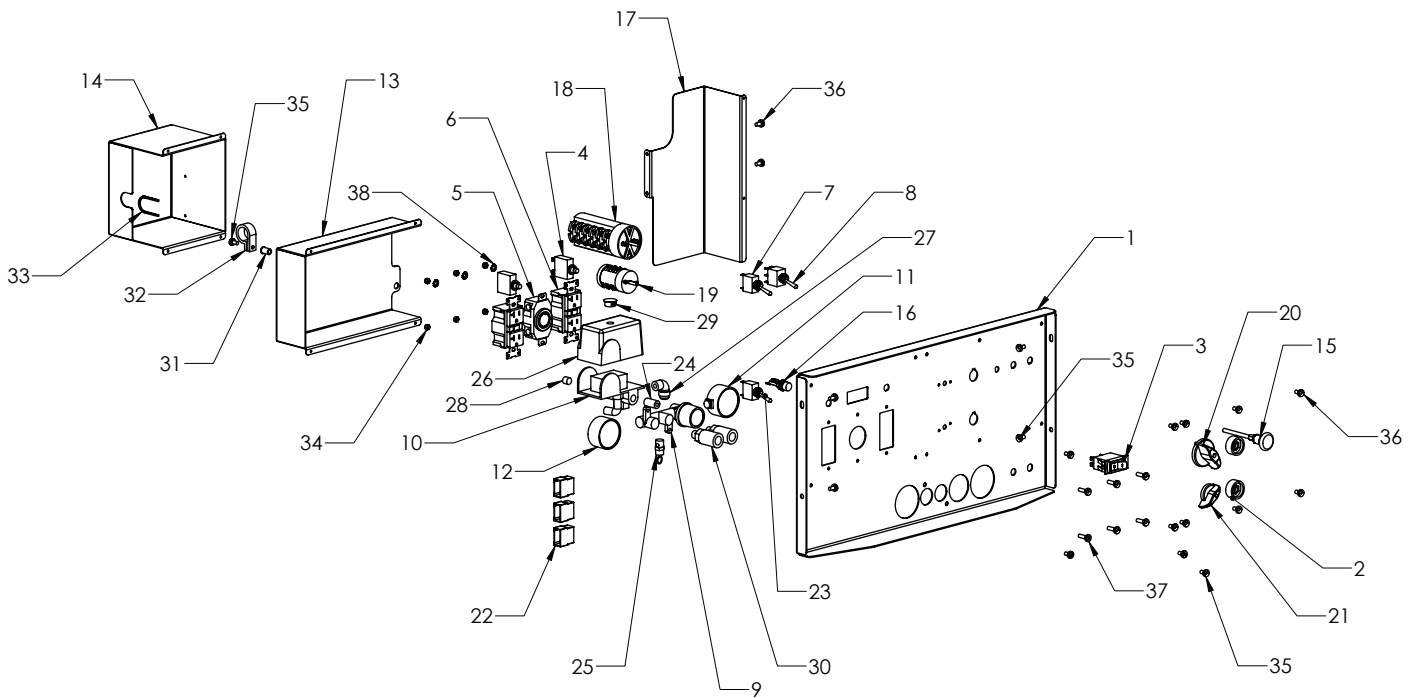

REGISTER YOUR PRODUCT ONLINE NOW!
<http://www.campbellhausfeld.com>